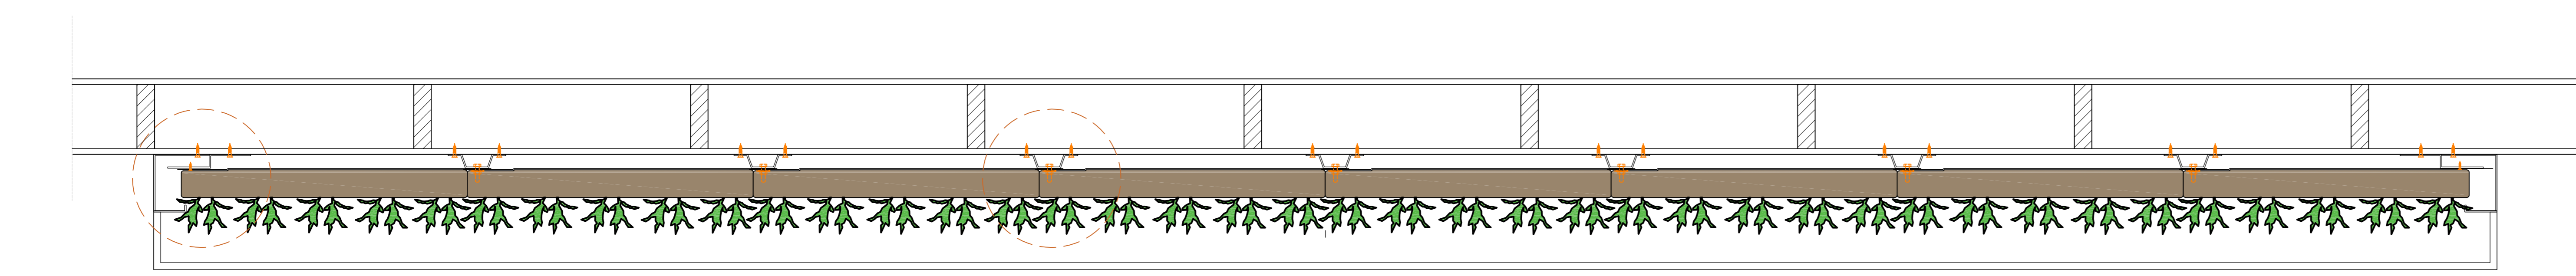

5080

Front view

Section B-B

Section A-A

Cradle to Cradle certified

Max. saturated weight

Web-based irrigation system

Warranty Flexipanel

Detail 1
1:5

Detail 2
1:5

Detail 3
1:5

Detail 4
1:5

Description
SemperGreenwall
Indoor

Scale
1:20 / 1:5

Size
A3

Date
25/01/2021

Drawing no.
SGWI-H01

Cradle to Cradle certified

Max. saturated weight

Web-based irrigation system

Warranty Flexipanel

Description
SemperGreenwall
Indoor window/door details

Scale
1:20 / 1:5

Size
A3

Description
SemperGreenwall
Indoor corner details

Scale
1:20 / 1:8

Size
A3

Date
25/01/2021

Drawing no.
SGWI-H03

Cradle to Cradle certified

Max. saturated weight

Web-based irrigation system