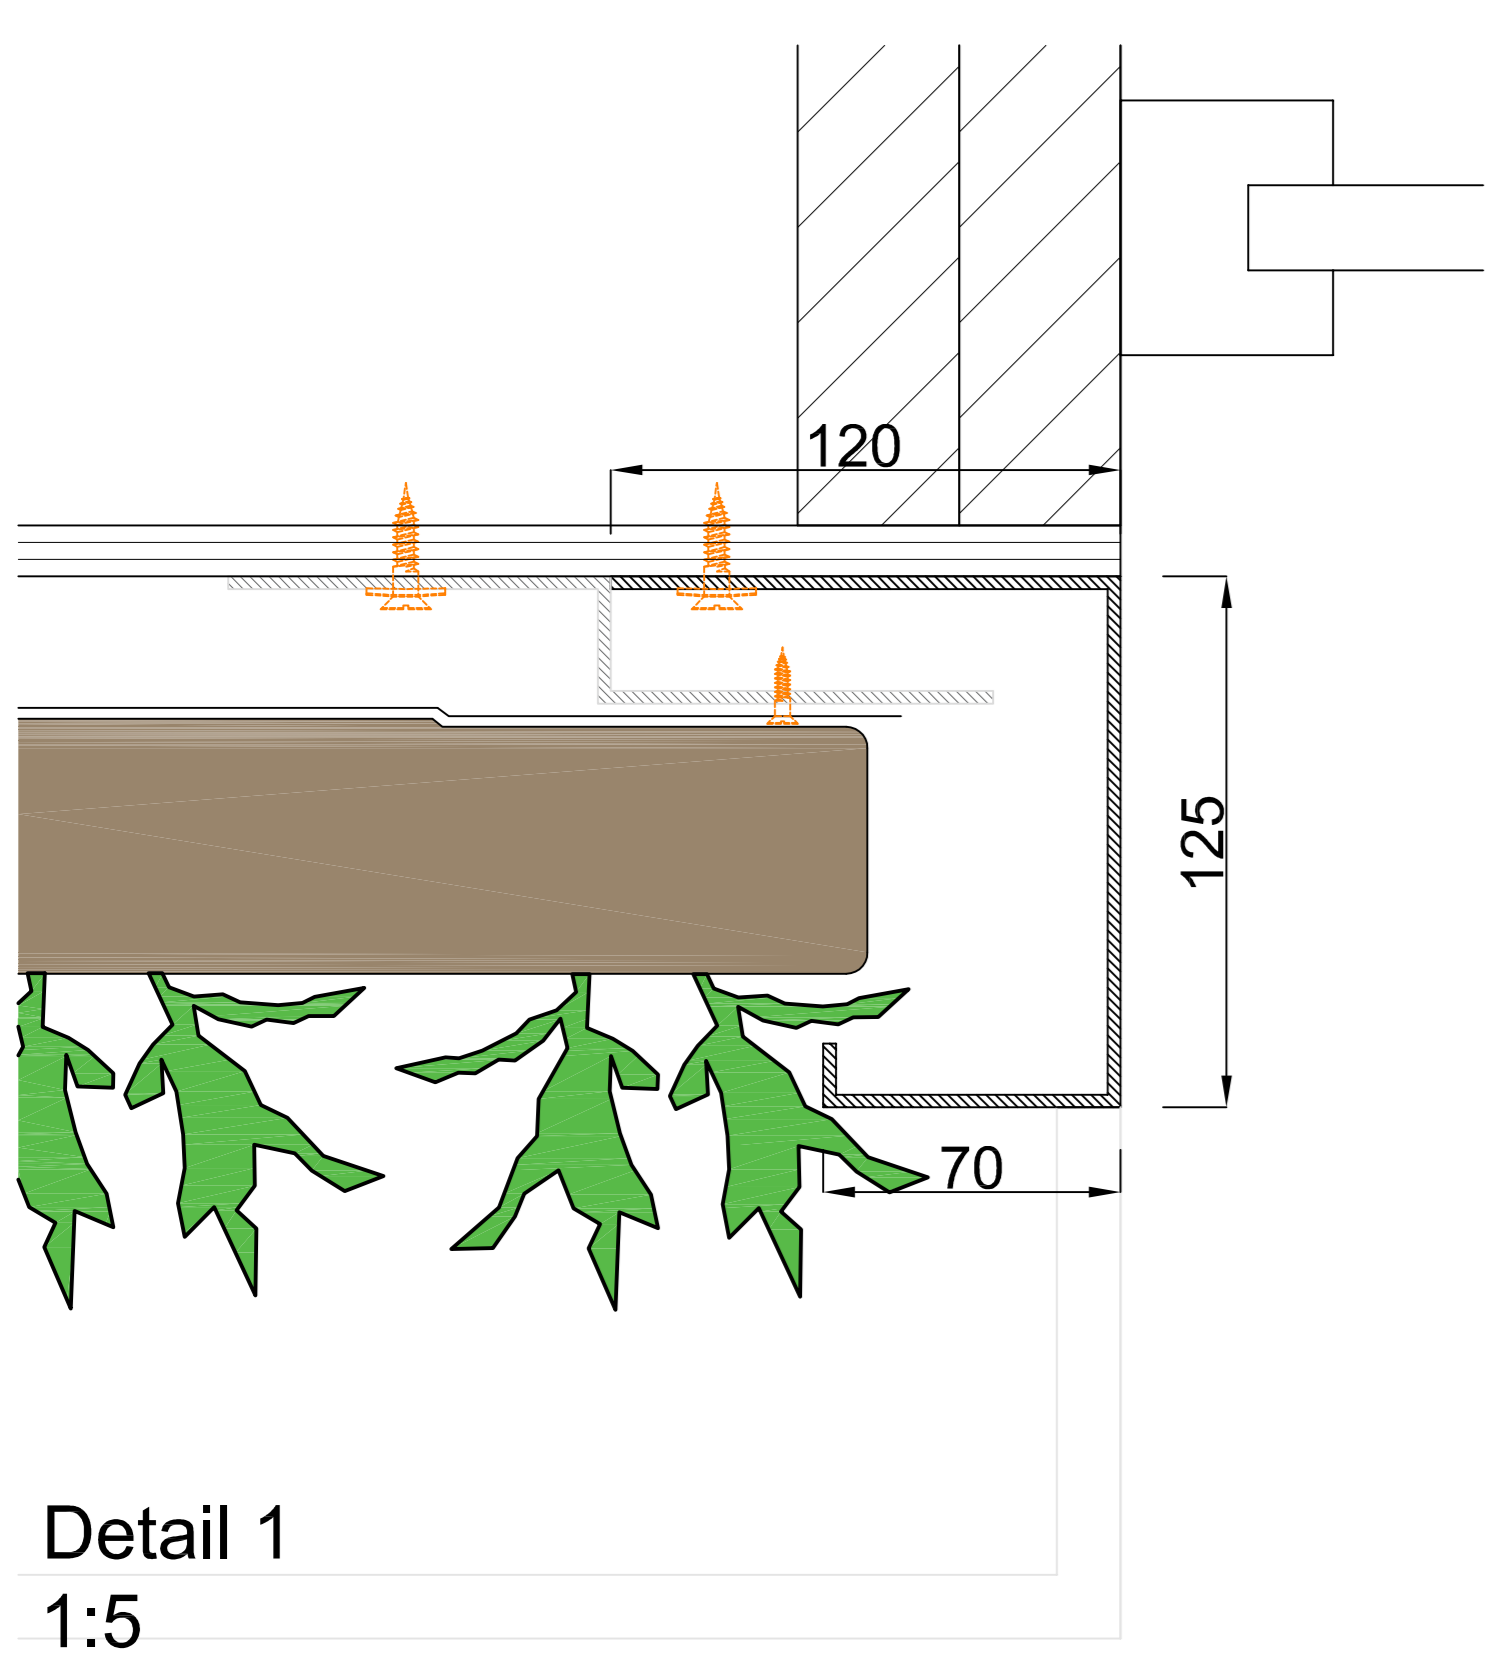

5080

Front view

Section B-B

Section A-A

Cradle to Cradle certified

Max. saturated weight

Web-based irrigation system

Warranty Flexipanel

Detail 1
1:5

Detail 2
1:5

Detail 3
1:5

Detail 4
1:5

Description
SemperGreenwall
Indoor

Scale
1:20 / 1:5

Size
A3

Date
25/01/2021

Drawing no.
SGWI-H01

Cradle to Cradle certified

Max. saturated weight

Web-based irrigation system

Warranty Flexipanel

Description
SemperGreenwall
Indoor window/door details

Scale
1:20 / 1:5

Size
A3

Description
SemperGreenwall
Indoor corner details

Scale
1:20 / 1:8

Size
A3

Date
25/01/2021

Drawing no.
SGWI-H03

Cradle to Cradle certified

Max. saturated weight

Web-based irrigation system