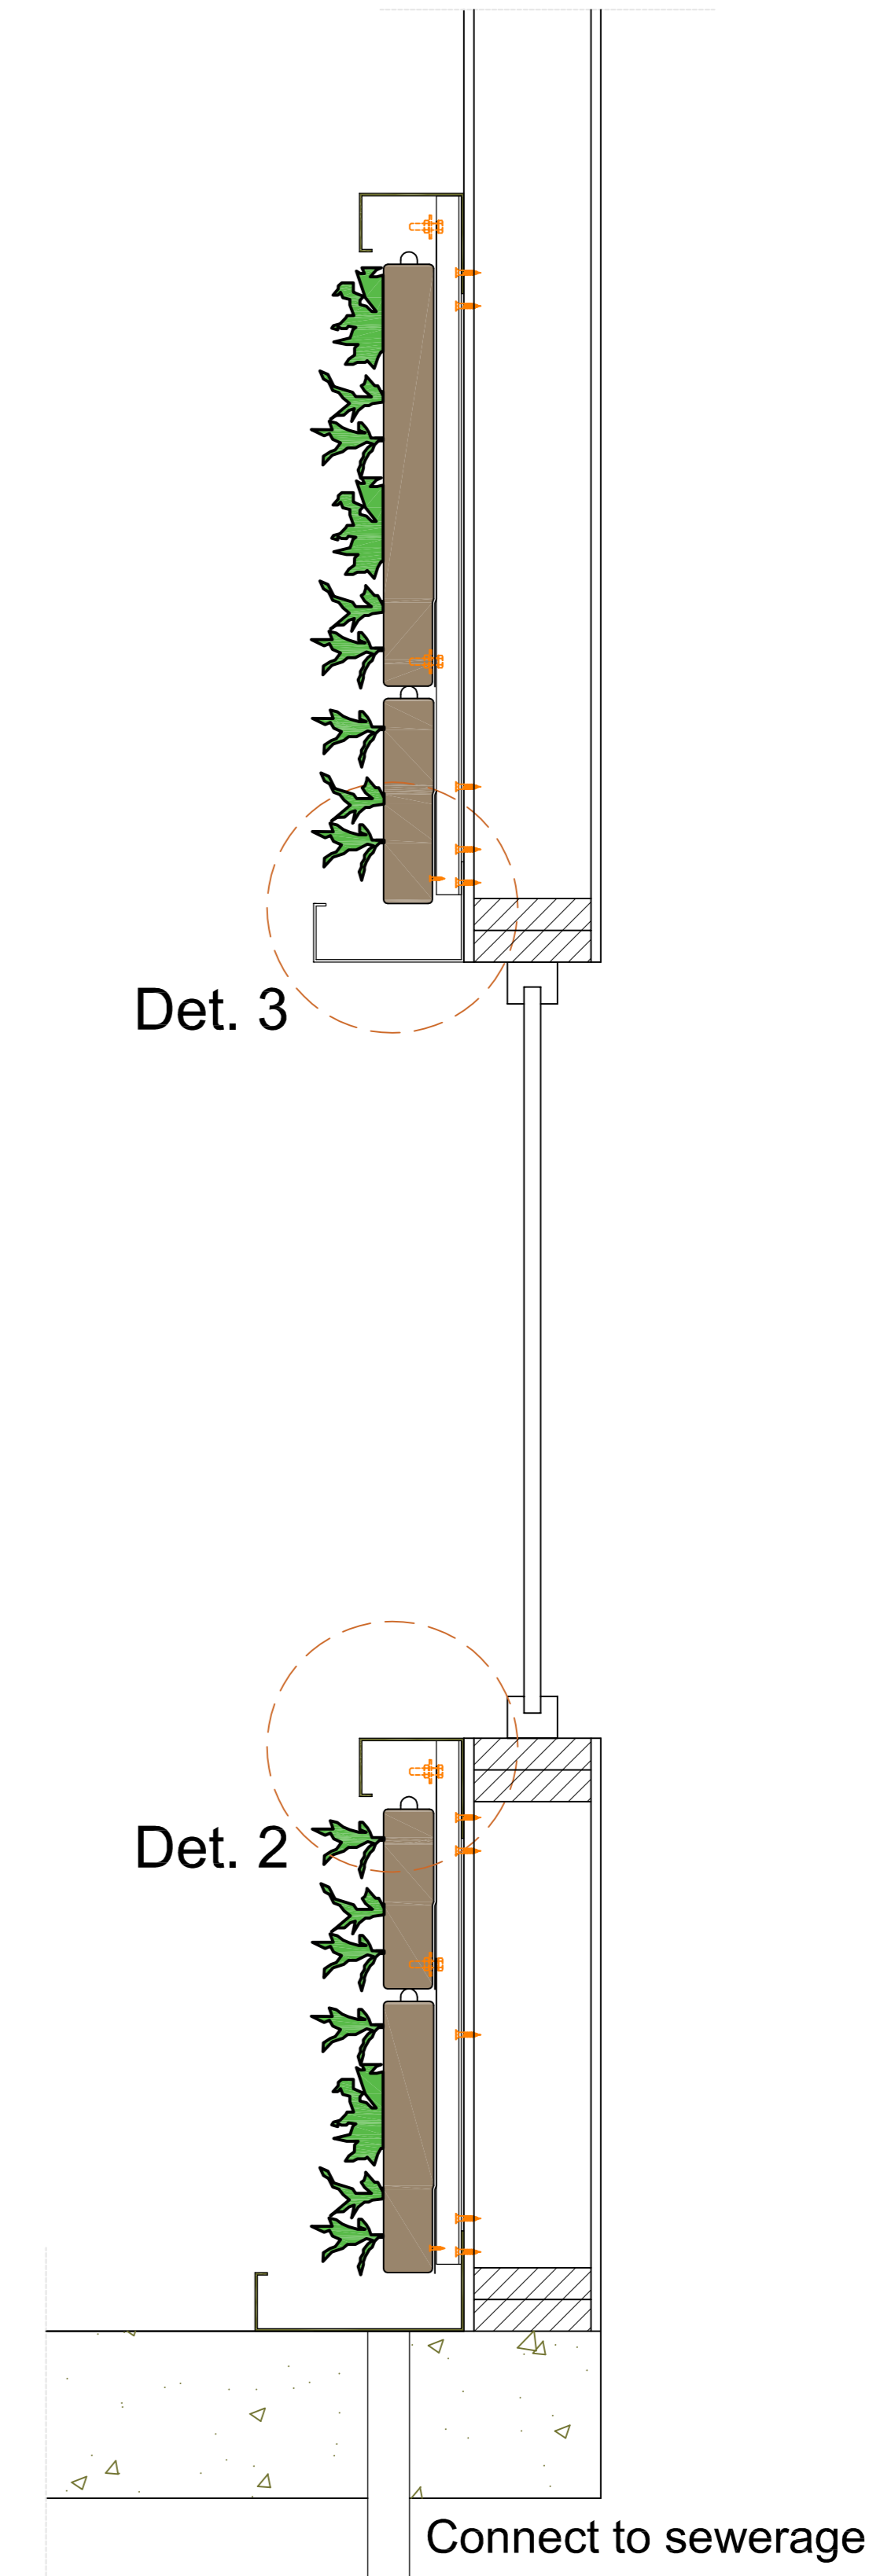

5080

Front view

Section B-B

Section A-A

Cradle to Cradle certified

Max. saturated weight

Web-based irrigation system

Warranty Flexipanel

Detail 1
1:5

Detail 2
1:5

Detail 3
1:5

Detail 4
1:5

Description
SemperGreenwall
Indoor

Scale
1:20 / 1:5

Size
A3

Date
25/01/2021

Drawing no.
SGWI-H01

Cradle to Cradle certified

Max. saturated weight

Web-based irrigation system

Warranty Flexipanel

Description
SemperGreenwall
Indoor window/door details

Scale
1:20 / 1:5

Size
A3

Date
25/01/2021

Drawing no.
SGWI-H02

View A

View B

Cradle to Cradle certified

Max. saturated weight

Web-based irrigation system

Warranty Flexipanel