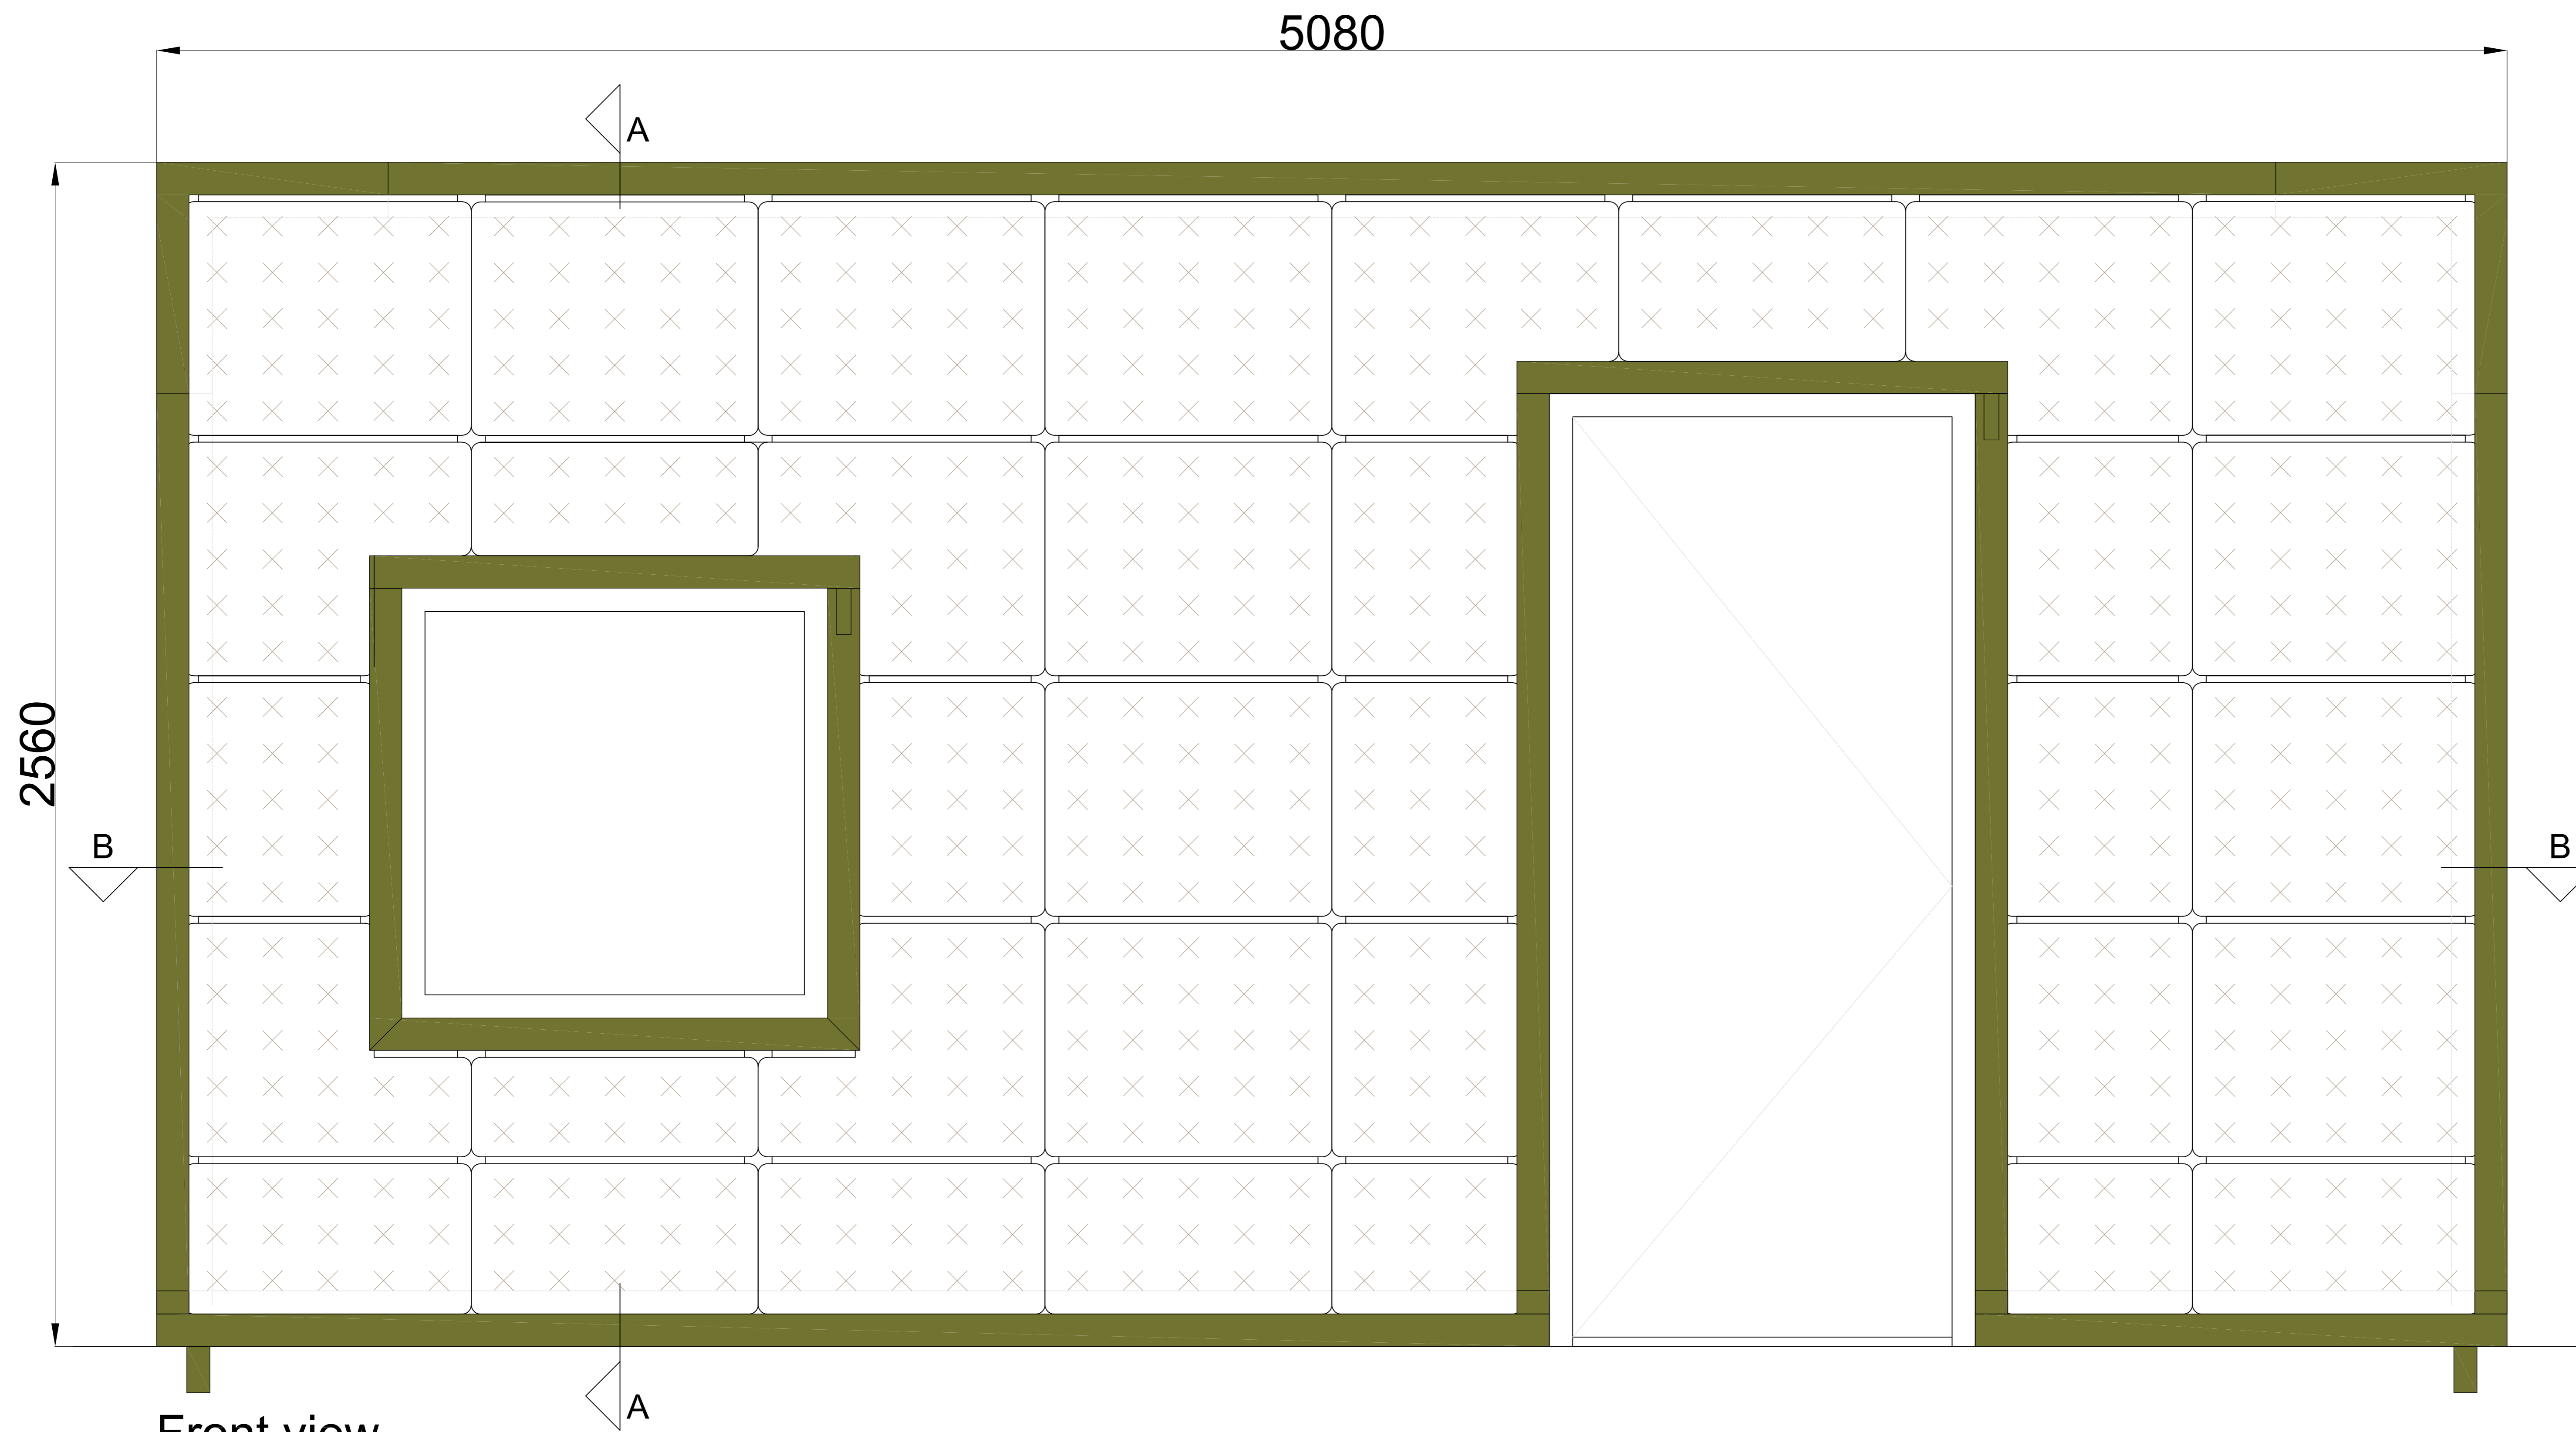

Detail 1
1:5

Detail 2
1:5

Detail 3
1:5

Detail 4
1:5

Description
SemperGreenwall
Indoor

Scale
1:20 / 1:5

Size
A3

Date
25/01/2021

Drawing no.
SGWI-H01

Cradle to Cradle certified

Max. saturated weight

Web-based irrigation system

Warranty Flexipanel

Description
SemperGreenwall
Indoor window/door details

Scale
1:20 / 1:5

Size
A3

Description
SemperGreenwall
Indoor corner details

Scale
1:20 / 1:8

Size
A3

Date
25/01/2021

Drawing no.
SGWI-H03

Cradle to Cradle certified

Max. saturated weight

Web-based irrigation system

Warranty Flexipanel

Description
SemperGreenwall
Indoor curved wall

Scale
1:20

Size
A3

Date
25/01/2021

Drawing no.
SGWI-H04