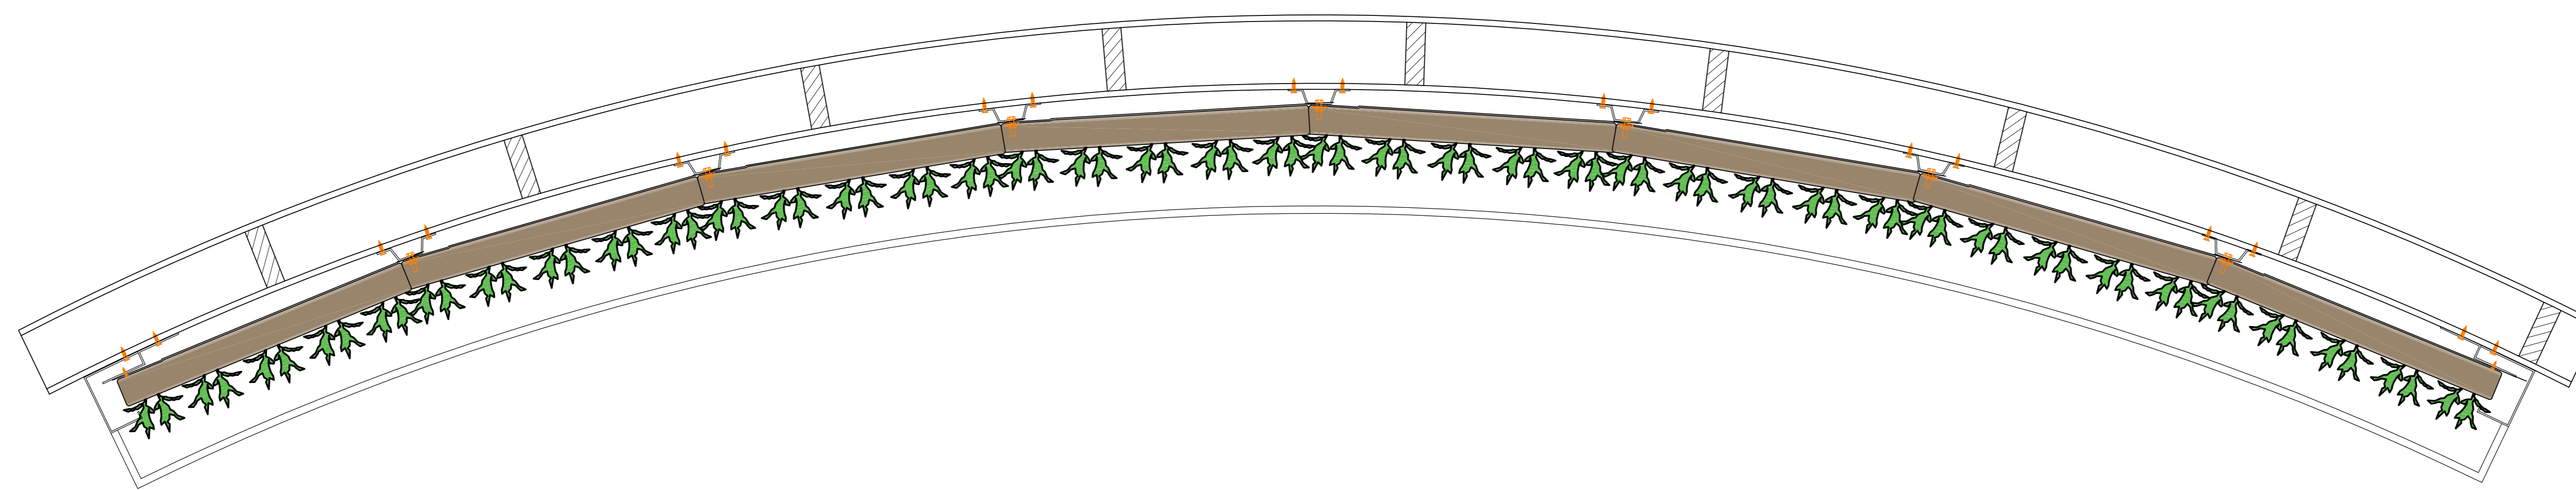

Date
25/01/2021

Drawing no.
SGWI-H02

View A

View B

Cradle to Cradle certified

Max. saturated weight

Web-based irrigation system

Warranty Flexipanel

Description
SemperGreenwall
Indoor corner details

Scale
1:20 / 1:8

Size
A3

Date
25/01/2021

Drawing no.
SGWI-H03

Cradle to Cradle certified

Max. saturated weight

Web-based irrigation system

Warranty Flexipanel

Description
SemperGreenwall
Indoor curved wall

Scale
1:20

Size
A3

Date
25/01/2021

Drawing no.
SGWI-H04