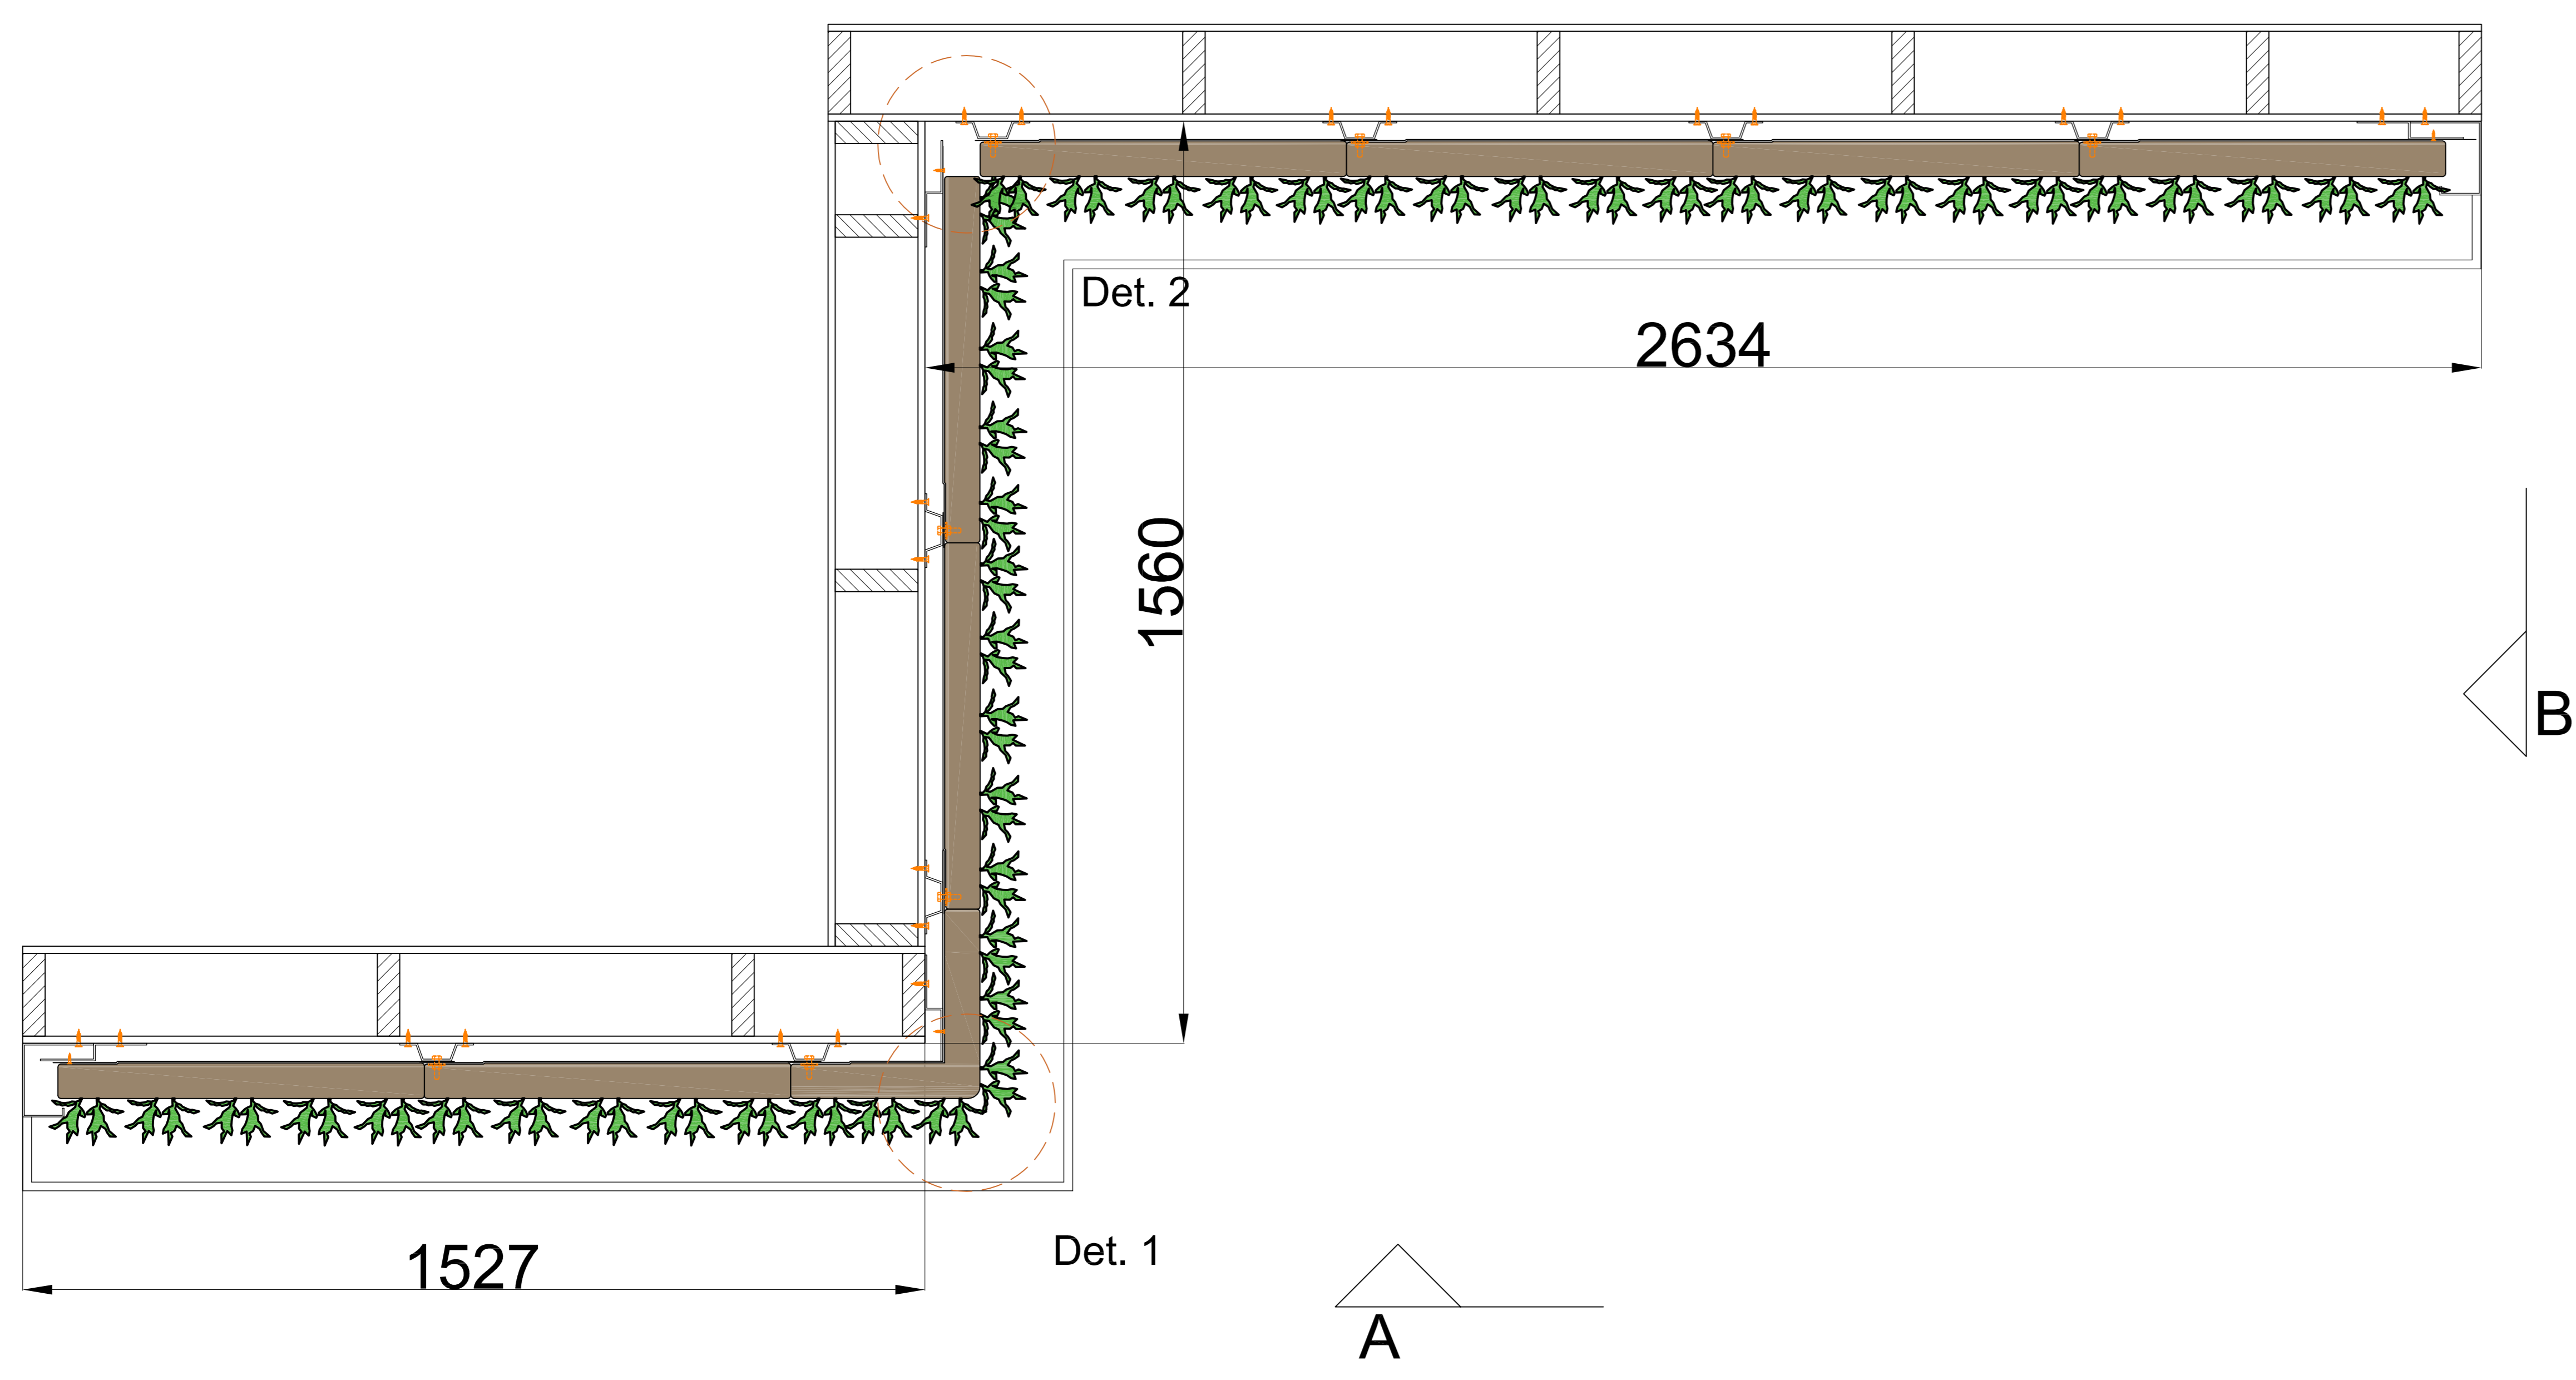

Drawing no.
SGWI-H01

Cradle to Cradle certified

Max. saturated weight

Web-based irrigation system

Warranty Flexipanel

Description
SemperGreenwall
Indoor window/door details

Scale
1:20 / 1:5

Size
A3

Date
25/01/2021

Drawing no.
SGWI-H02

View A

View B

Cradle to Cradle certified

Max. saturated weight

Web-based irrigation system

Warranty Flexipanel

Description
SemperGreenwall
Indoor corner details

Scale
1:20 / 1:8

Size
A3

Date
25/01/2021

Drawing no.
SGWI-H03

Cradle to Cradle certified

Max. saturated weight

Web-based irrigation system

Warranty Flexipanel

Description
SemperGreenwall
Indoor curved wall

Scale
1:20

Size
A3

Date
25/01/2021

Drawing no.
SGWI-H04