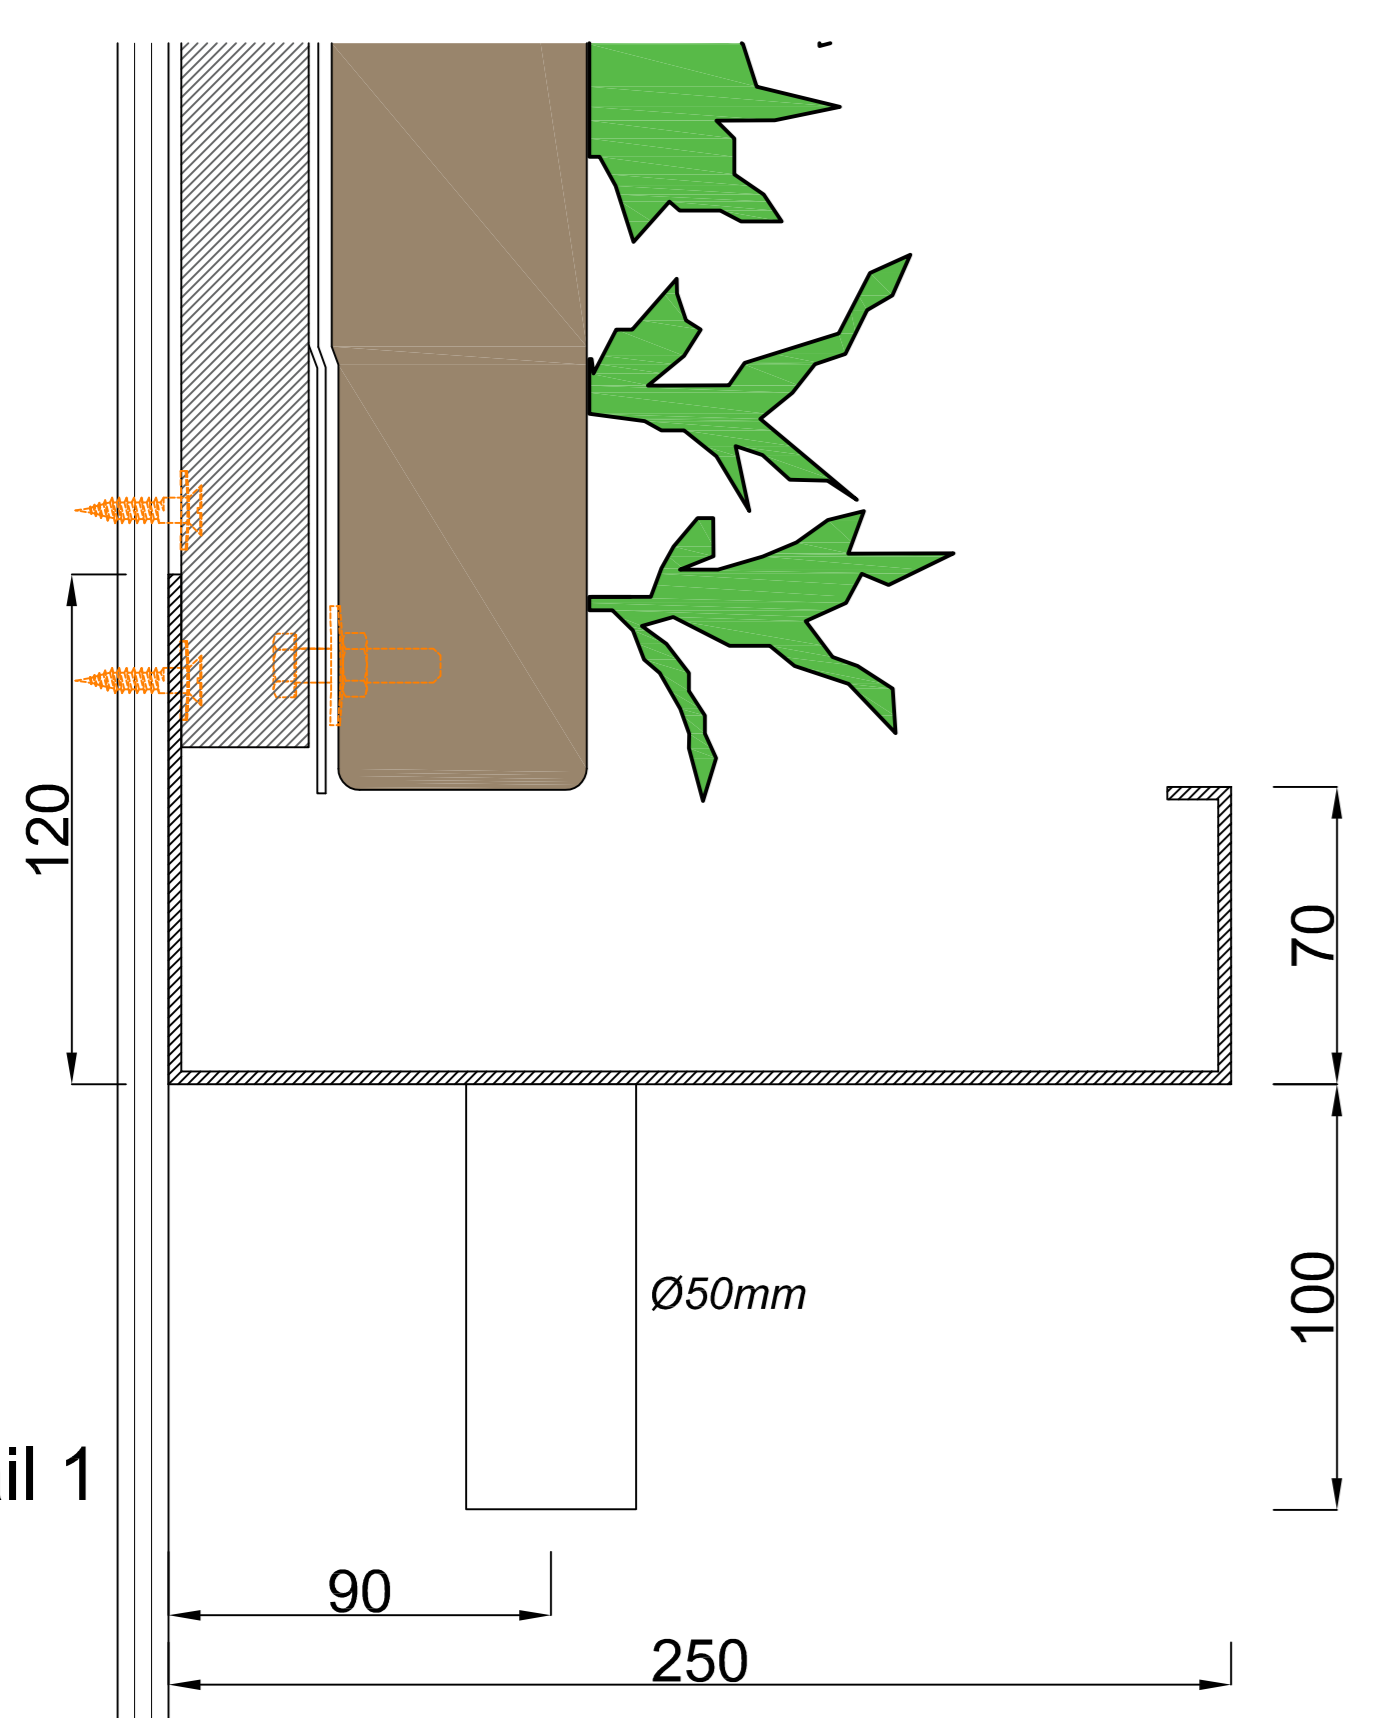

5080

Front view

Section B-B

Section A-A

Cradle to Cradle certified

Max. saturated weight

Web-based irrigation system

Warranty Flexipanel

Detail 1
1:5

Detail 2
1:5

Detail 3
1:5

Detail 4
1:5

Description
SemperGreenwall
Indoor

Scale
1:20 / 1:5

Size
A3

Date
25/01/2021

Drawing no.
SGWI-H01

Cradle to Cradle certified

Max. saturated weight

Web-based irrigation system

Warranty Flexipanel

Description
SemperGreenwall
Indoor window/door details

Scale
1:20 / 1:5

Size
A3

Description
SemperGreenwall
Indoor corner details

Scale
1:20 / 1:8

Size
A3

Date
25/01/2021

Drawing no.
SGWI-H03

Cradle to Cradle certified

Max. saturated weight

Web-based irrigation system