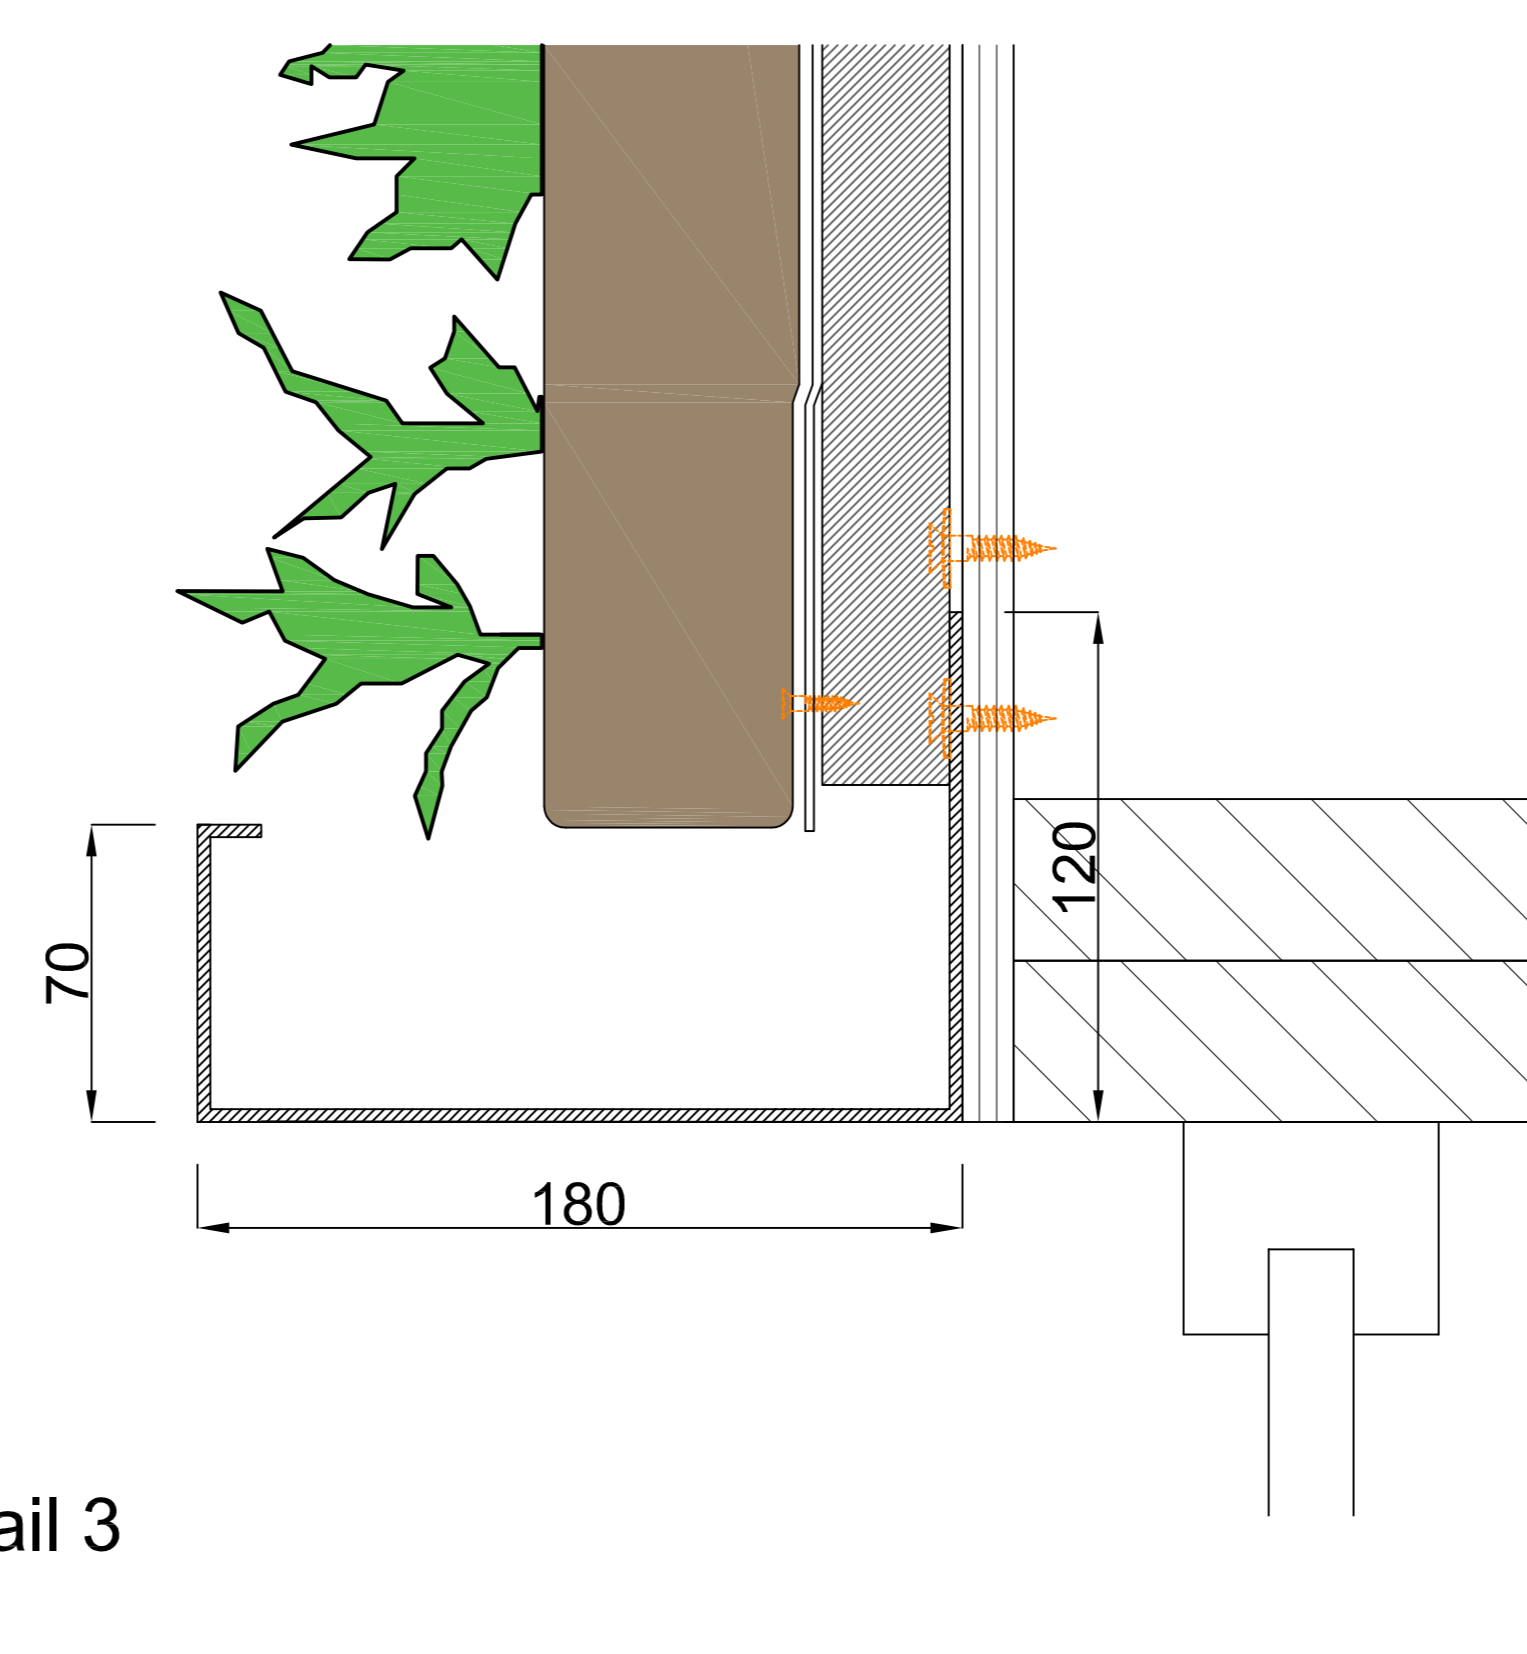

5080

Front view

Section B-B

Section A-A

Cradle to Cradle certified

Max. saturated weight

Web-based irrigation system

Warranty Flexipanel

Detail 1
1:5

Detail 2
1:5

Detail 3
1:5

Detail 4
1:5

Description
SemperGreenwall
Indoor

Scale
1:20 / 1:5

Size
A3

Date
25/01/2021

Drawing no.
SGWI-H01

Cradle to Cradle certified

Max. saturated weight

Web-based irrigation system

Warranty Flexipanel

Description
SemperGreenwall
Indoor window/door details

Scale
1:20 / 1:5

Size
A3

Description
SemperGreenwall
Indoor corner details

Scale
1:20 / 1:8

Size
A3

Date
25/01/2021

Drawing no.
SGWI-H03

Cradle to Cradle certified

Max. saturated weight

Web-based irrigation system