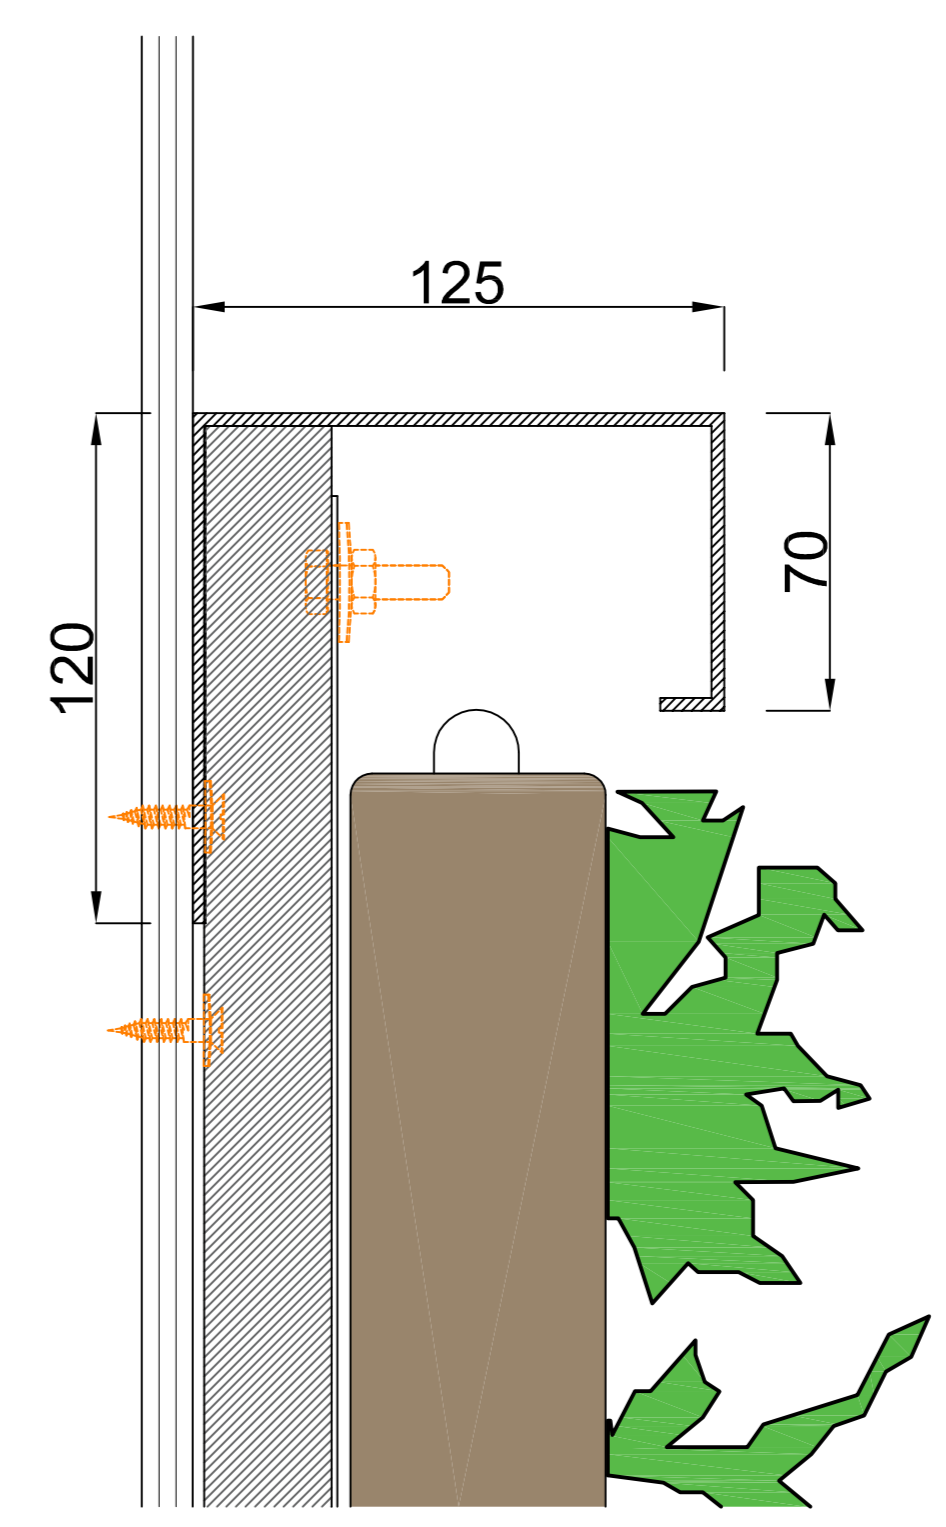

5080

Front view

Section B-B

Section A-A

Cradle to Cradle certified

Max. saturated weight

Web-based irrigation system

Warranty Flexipanel

Detail 1
1:5

Detail 2
1:5

Detail 3
1:5

Detail 4
1:5

Description
SemperGreenwall
Indoor

Scale
1:20 / 1:5

Size
A3

Date
25/01/2021

Drawing no.
SGWI-H01

Cradle to Cradle certified

Max. saturated weight

Web-based irrigation system

Warranty Flexipanel

Description
SemperGreenwall
Indoor window/door details

Scale
1:20 / 1:5

Size
A3