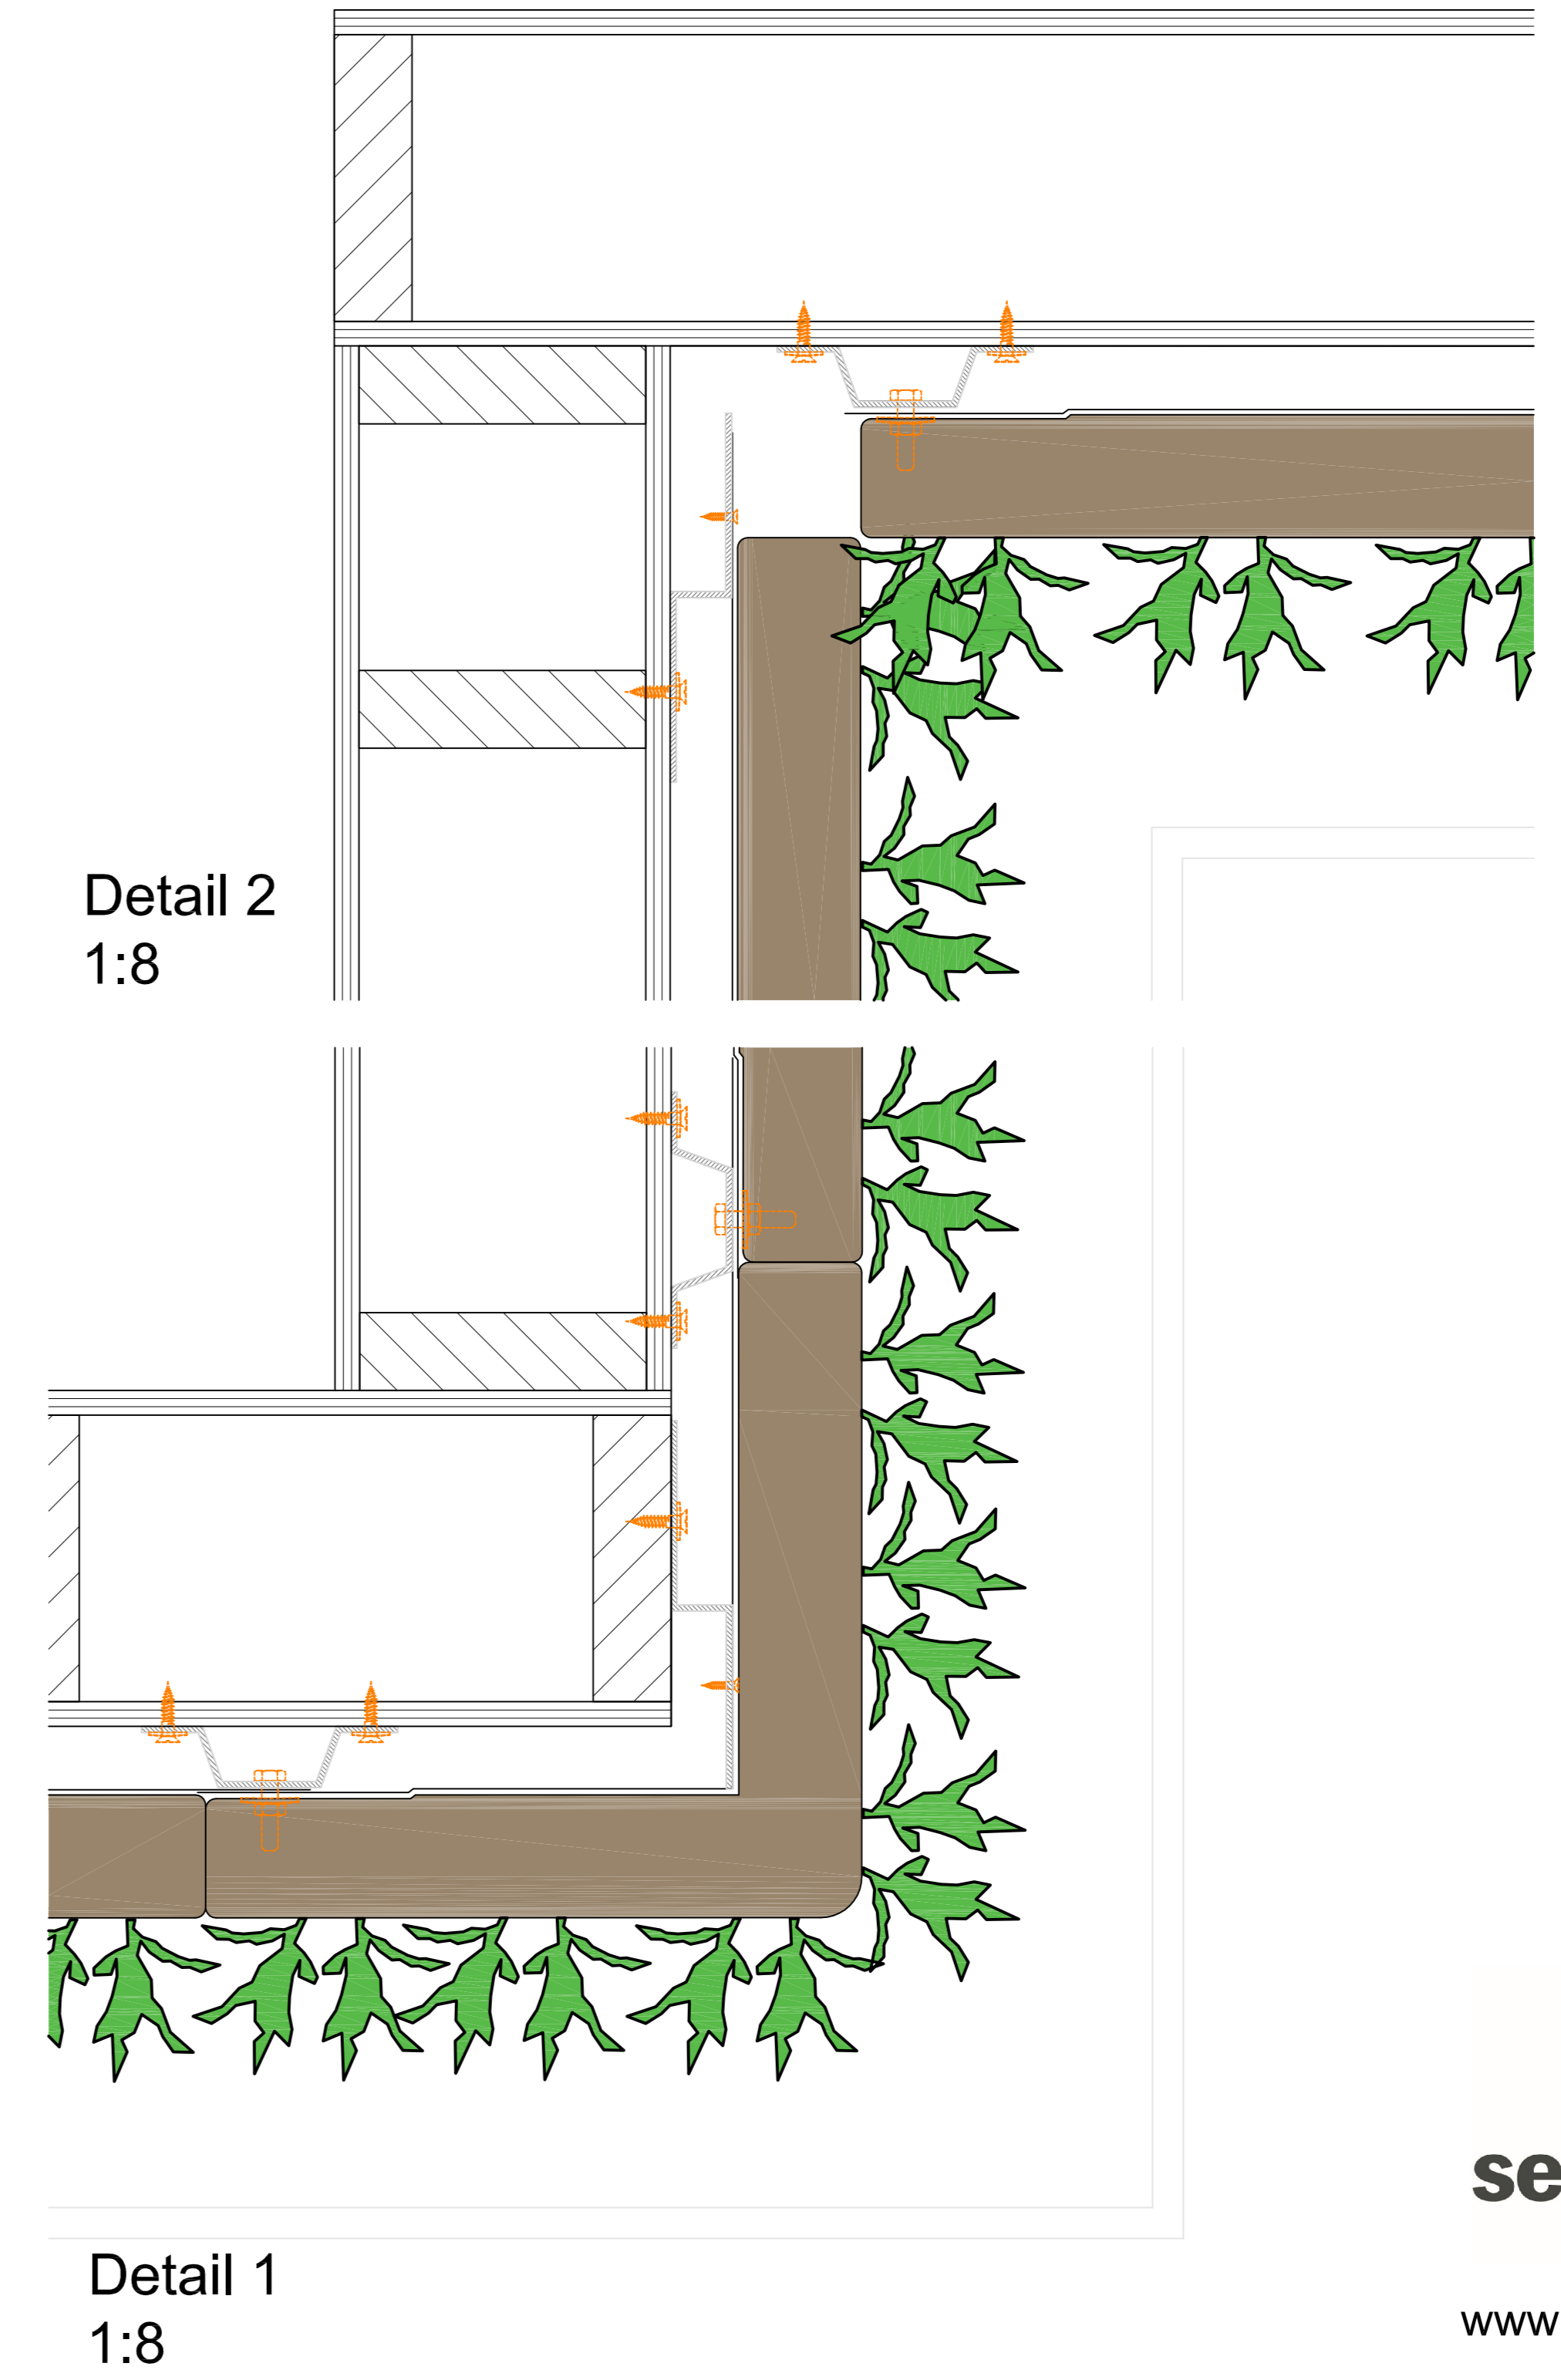

Drawing no.
SGWI-H01

Cradle to Cradle certified

Max. saturated weight

Web-based irrigation system

Warranty Flexipanel

Description
SemperGreenwall
Indoor window/door details

Scale
1:20 / 1:5

Size
A3

Date
25/01/2021

Drawing no.
SGWI-H02

View A

View B

Cradle to Cradle certified

Max. saturated weight

Web-based irrigation system

Warranty Flexipanel

Description
SemperGreenwall
Indoor corner details

Scale
1:20 / 1:8

Size
A3

Date
25/01/2021

Drawing no.
SGWI-H03

Cradle to Cradle certified

Max. saturated weight

Web-based irrigation system

Warranty Flexipanel

Description
SemperGreenwall
Indoor curved wall

Scale
1:20

Size
A3

Date
25/01/2021

Drawing no.
SGWI-H04