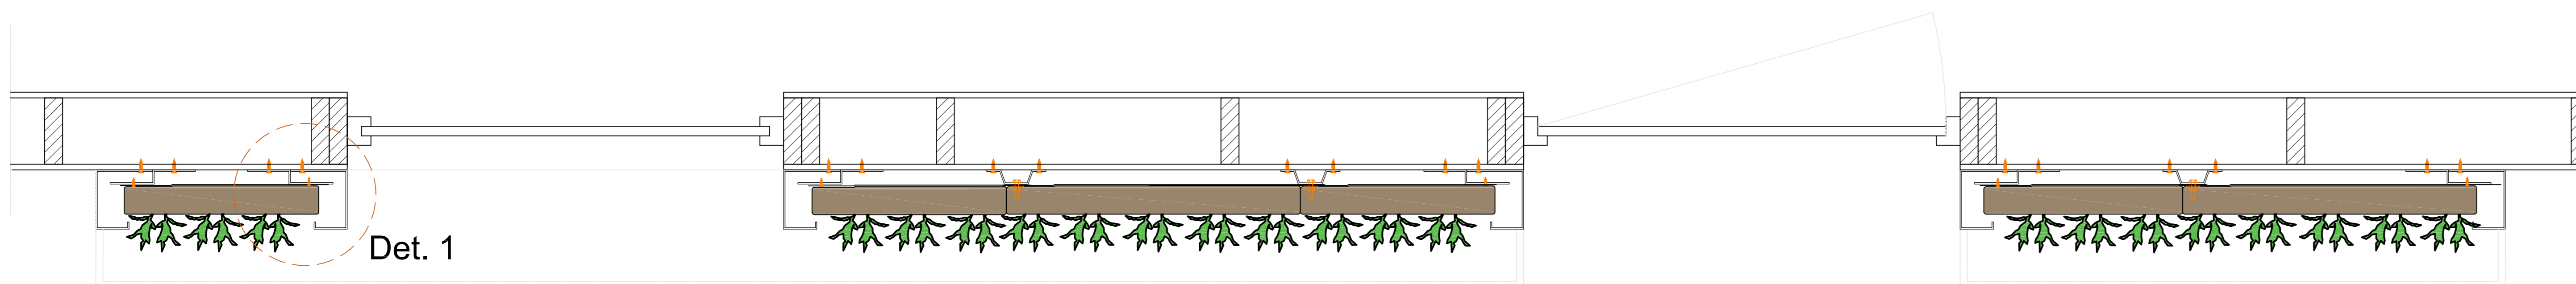

5080

Front view

Section B-B

Section A-A

Cradle to Cradle certified

Max. saturated weight

Web-based irrigation system

Warranty Flexipanel

Detail 1
1:5

Detail 2
1:5

Detail 3
1:5

Detail 4
1:5

Description
SemperGreenwall
Indoor

Scale
1:20 / 1:5

Size
A3

Date
25/01/2021

Drawing no.
SGWI-H01

Cradle to Cradle certified

Max. saturated weight

Web-based irrigation system

Warranty Flexipanel

Description
SemperGreenwall
Indoor window/door details

Scale
1:20 / 1:5

Size
A3

Description
SemperGreenwall
Indoor corner details

Scale
1:20 / 1:8

Size
A3

Date
25/01/2021

Drawing no.
SGWI-H03

Cradle to Cradle certified

Max. saturated weight

Web-based irrigation system