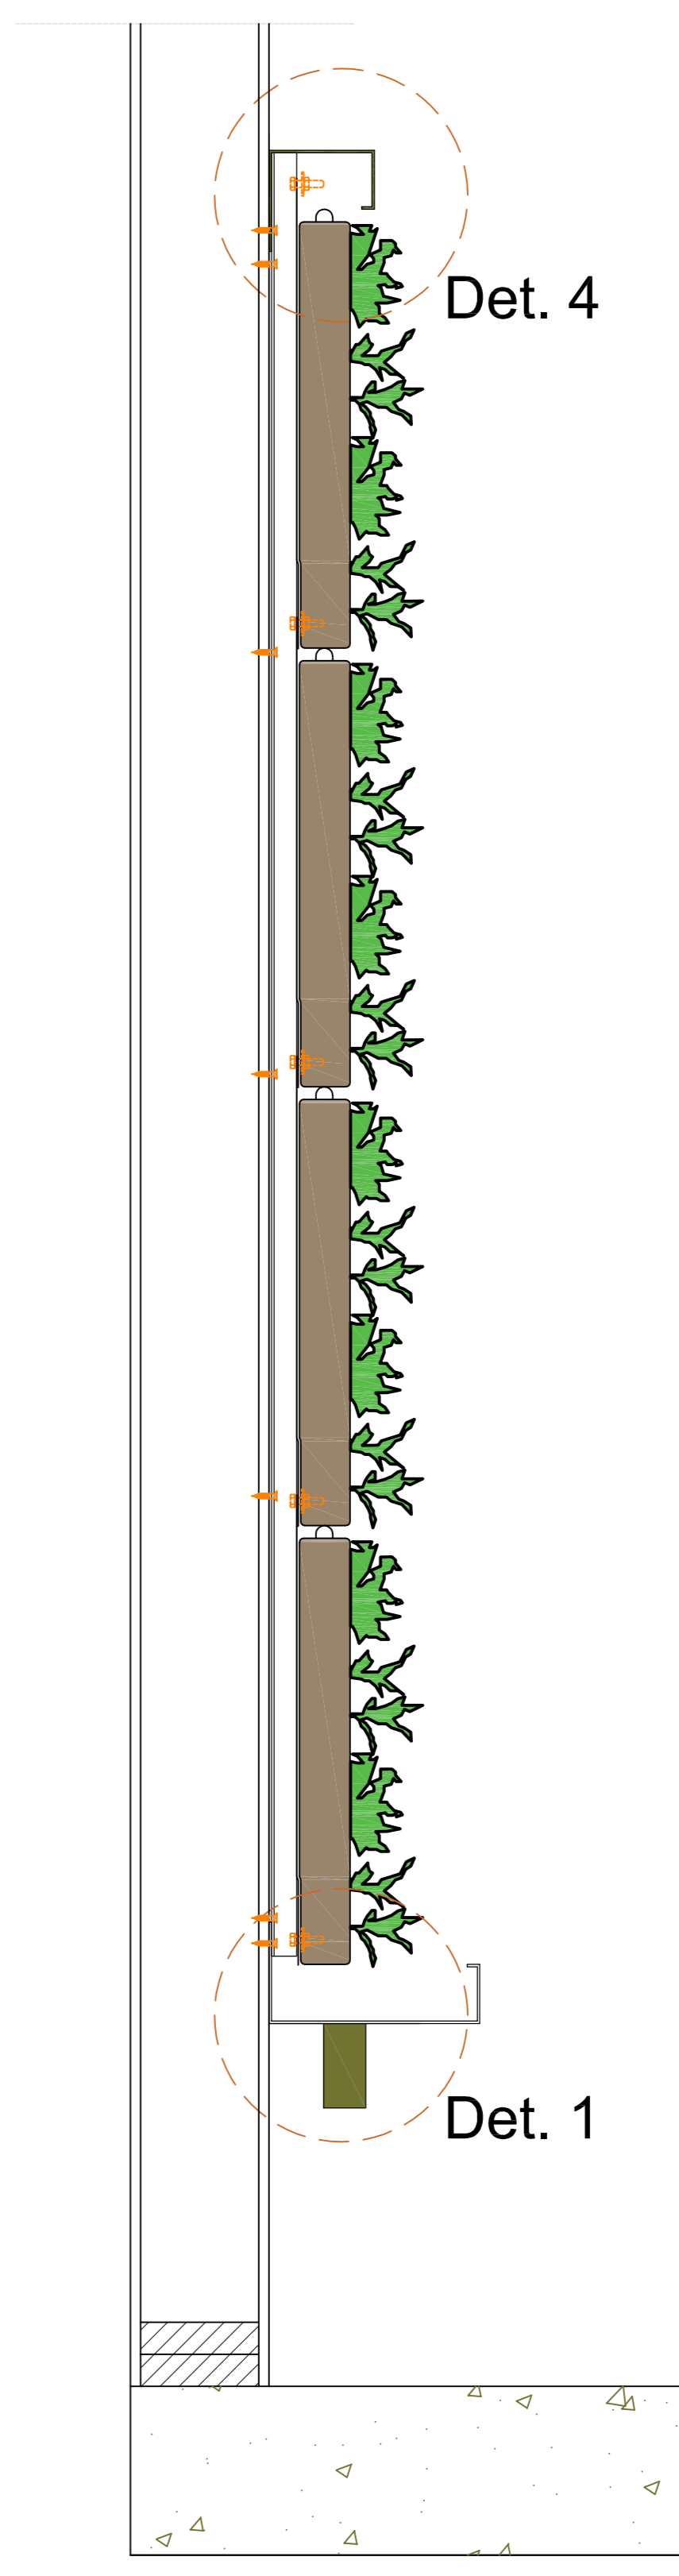

5080

Front view

Section B-B

Section A-A

Cradle to Cradle certified

Max. saturated weight

Web-based irrigation system

Warranty Flexipanel

Detail 1
1:5

Detail 2
1:5

Detail 3
1:5

Detail 4
1:5

Description
SemperGreenwall
Indoor

Scale
1:20 / 1:5

Size
A3

Date
25/01/2021

Drawing no.
SGWI-H01

Cradle to Cradle certified

Max. saturated weight

Web-based irrigation system

Warranty Flexipanel

Description
SemperGreenwall
Indoor window/door details

Scale
1:20 / 1:5

Size
A3