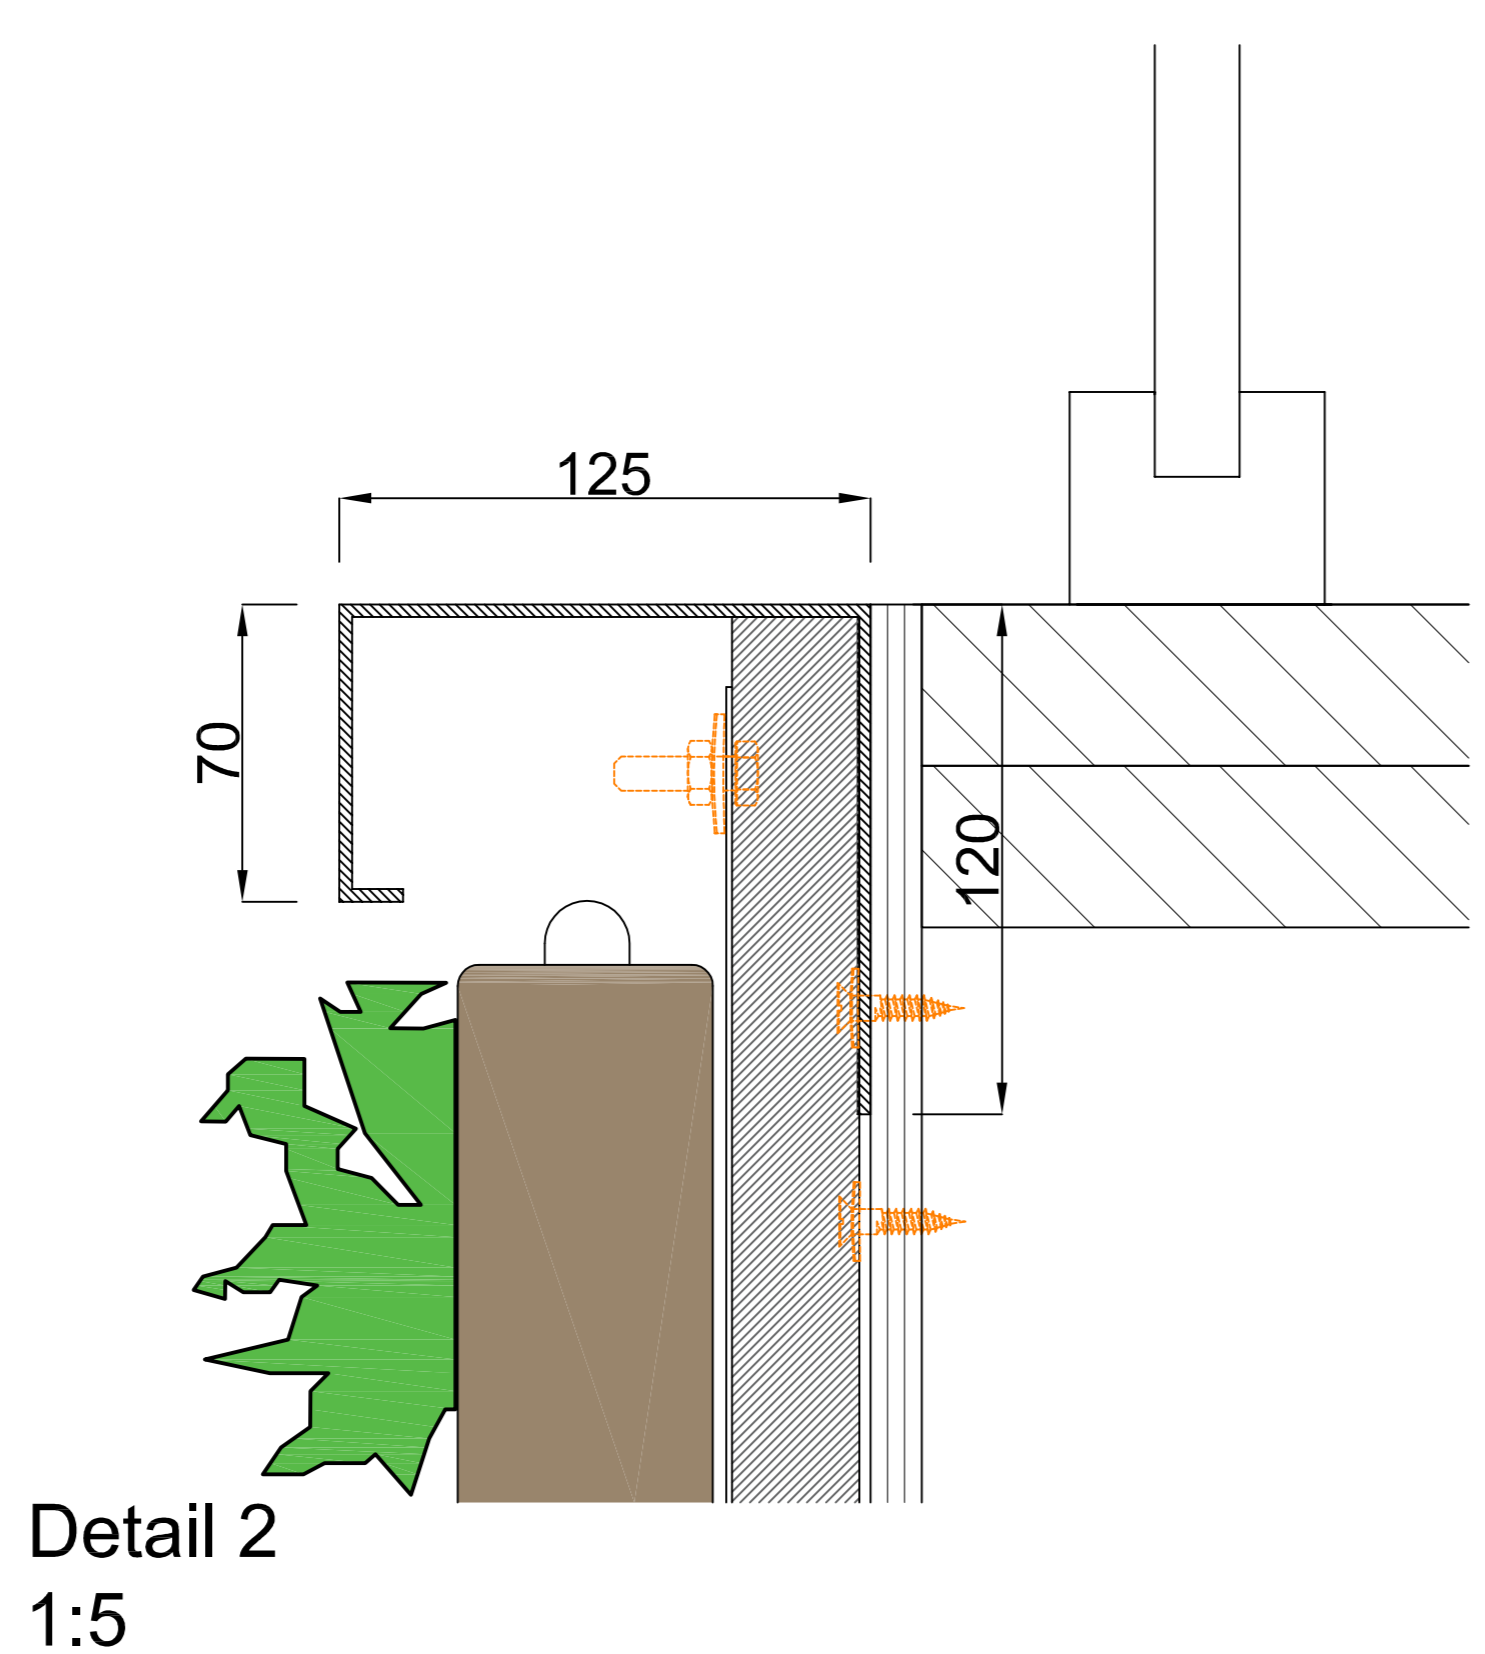

5080

Front view

Section B-B

Section A-A

Cradle to Cradle certified

Max. saturated weight

Web-based irrigation system

Warranty Flexipanel

Detail 1
1:5

Detail 2
1:5

Detail 3
1:5

Detail 4
1:5

Description
SemperGreenwall
Indoor

Scale
1:20 / 1:5

Size
A3

Date
25/01/2021

Drawing no.
SGWI-H01

Cradle to Cradle certified

Max. saturated weight

Web-based irrigation system

Warranty Flexipanel

Description
SemperGreenwall
Indoor window/door details

Scale
1:20 / 1:5

Size
A3

Description
SemperGreenwall
Indoor corner details

Scale
1:20 / 1:8

Size
A3

Date
25/01/2021

Drawing no.
SGWI-H03

Cradle to Cradle certified

Max. saturated weight

Web-based irrigation system