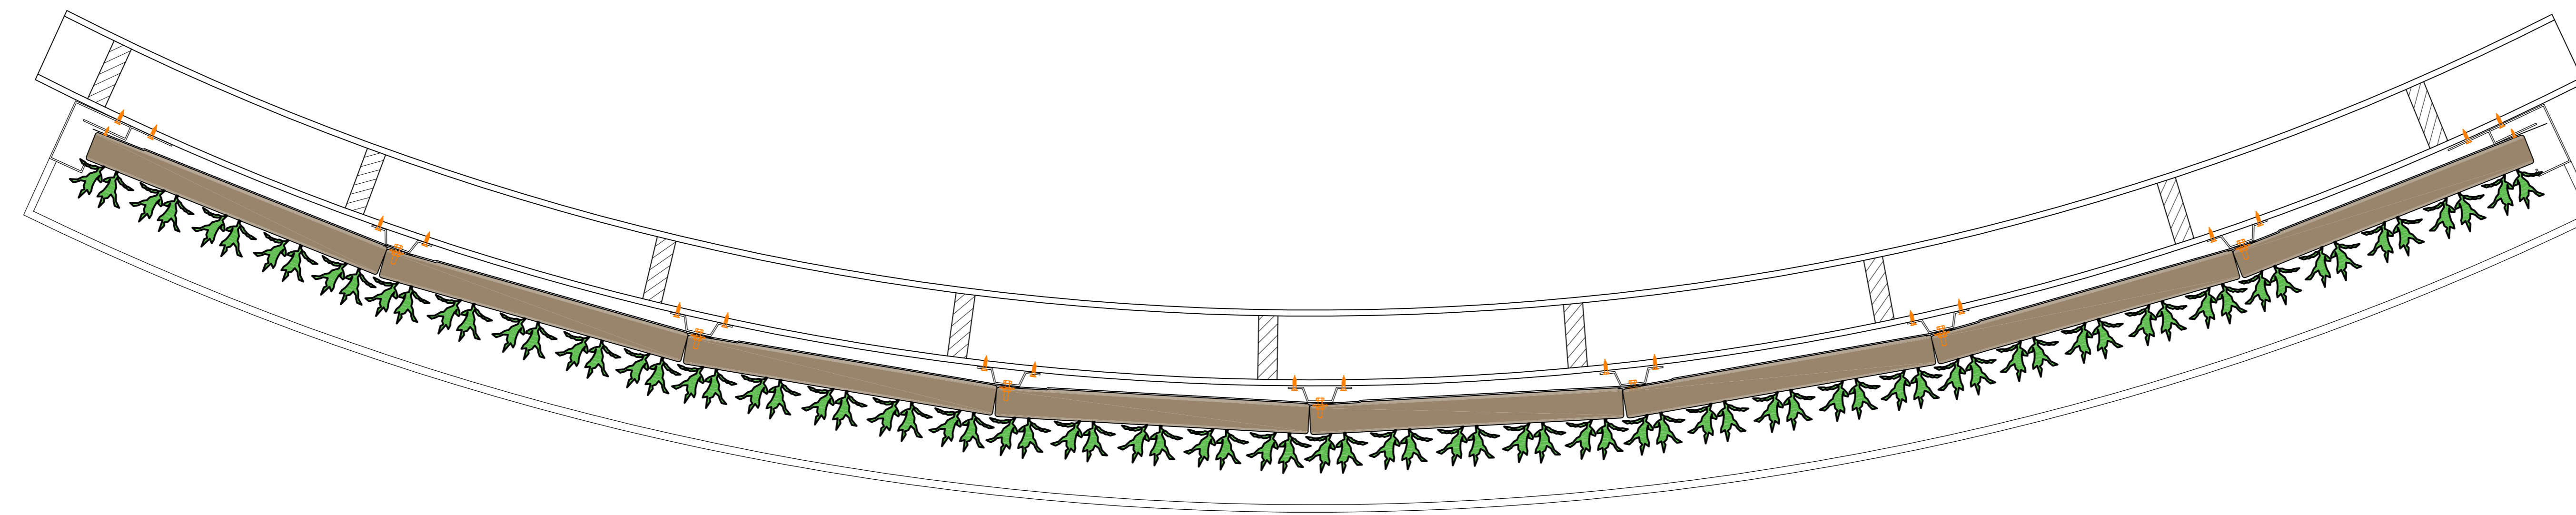

Date
25/01/2021

Drawing no.
SGWI-H02

View A

View B

Cradle to Cradle certified

Max. saturated weight

Web-based irrigation system

Warranty Flexipanel

Description
SemperGreenwall
Indoor corner details

Scale
1:20 / 1:8

Size
A3

Date
25/01/2021

Drawing no.
SGWI-H03

Cradle to Cradle certified

Max. saturated weight

Web-based irrigation system

Warranty Flexipanel

Description
SemperGreenwall
Indoor curved wall

Scale
1:20

Size
A3

Date
25/01/2021

Drawing no.
SGWI-H04