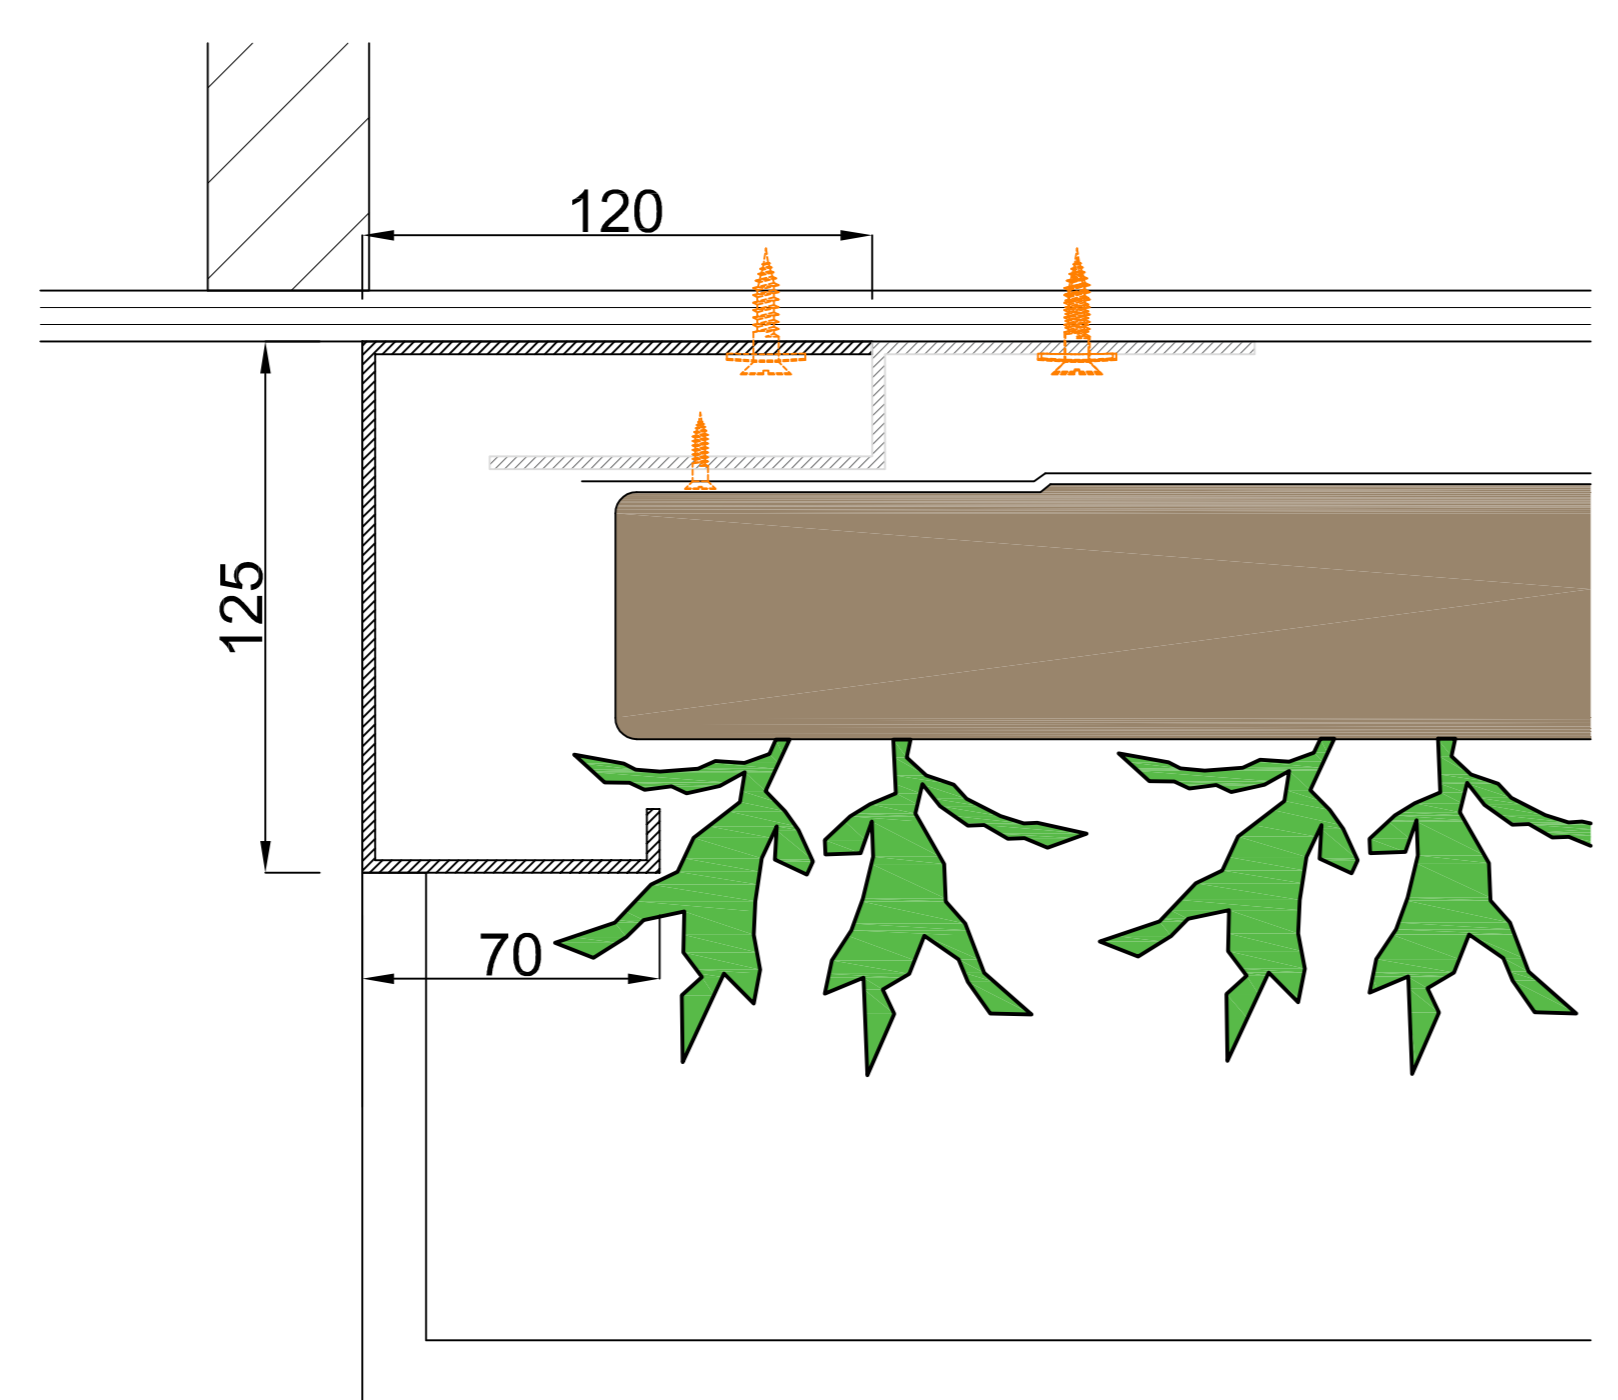

5080

Front view

Section B-B

Section A-A

Cradle to Cradle certified

Max. saturated weight

Web-based irrigation system

Warranty Flexipanel

Detail 1
1:5

Detail 2
1:5

Detail 3
1:5

Detail 4
1:5

Description
SemperGreenwall
Indoor

Scale
1:20 / 1:5

Size
A3

Date
25/01/2021

Drawing no.
SGWI-H01

Cradle to Cradle certified

Max. saturated weight

Web-based irrigation system

Warranty Flexipanel

Description
SemperGreenwall
Indoor window/door details

Scale
1:20 / 1:5

Size
A3

Description
SemperGreenwall
Indoor corner details

Scale
1:20 / 1:8

Size
A3

Date
25/01/2021

Drawing no.
SGWI-H03

Cradle to Cradle certified

Max. saturated weight

Web-based irrigation system