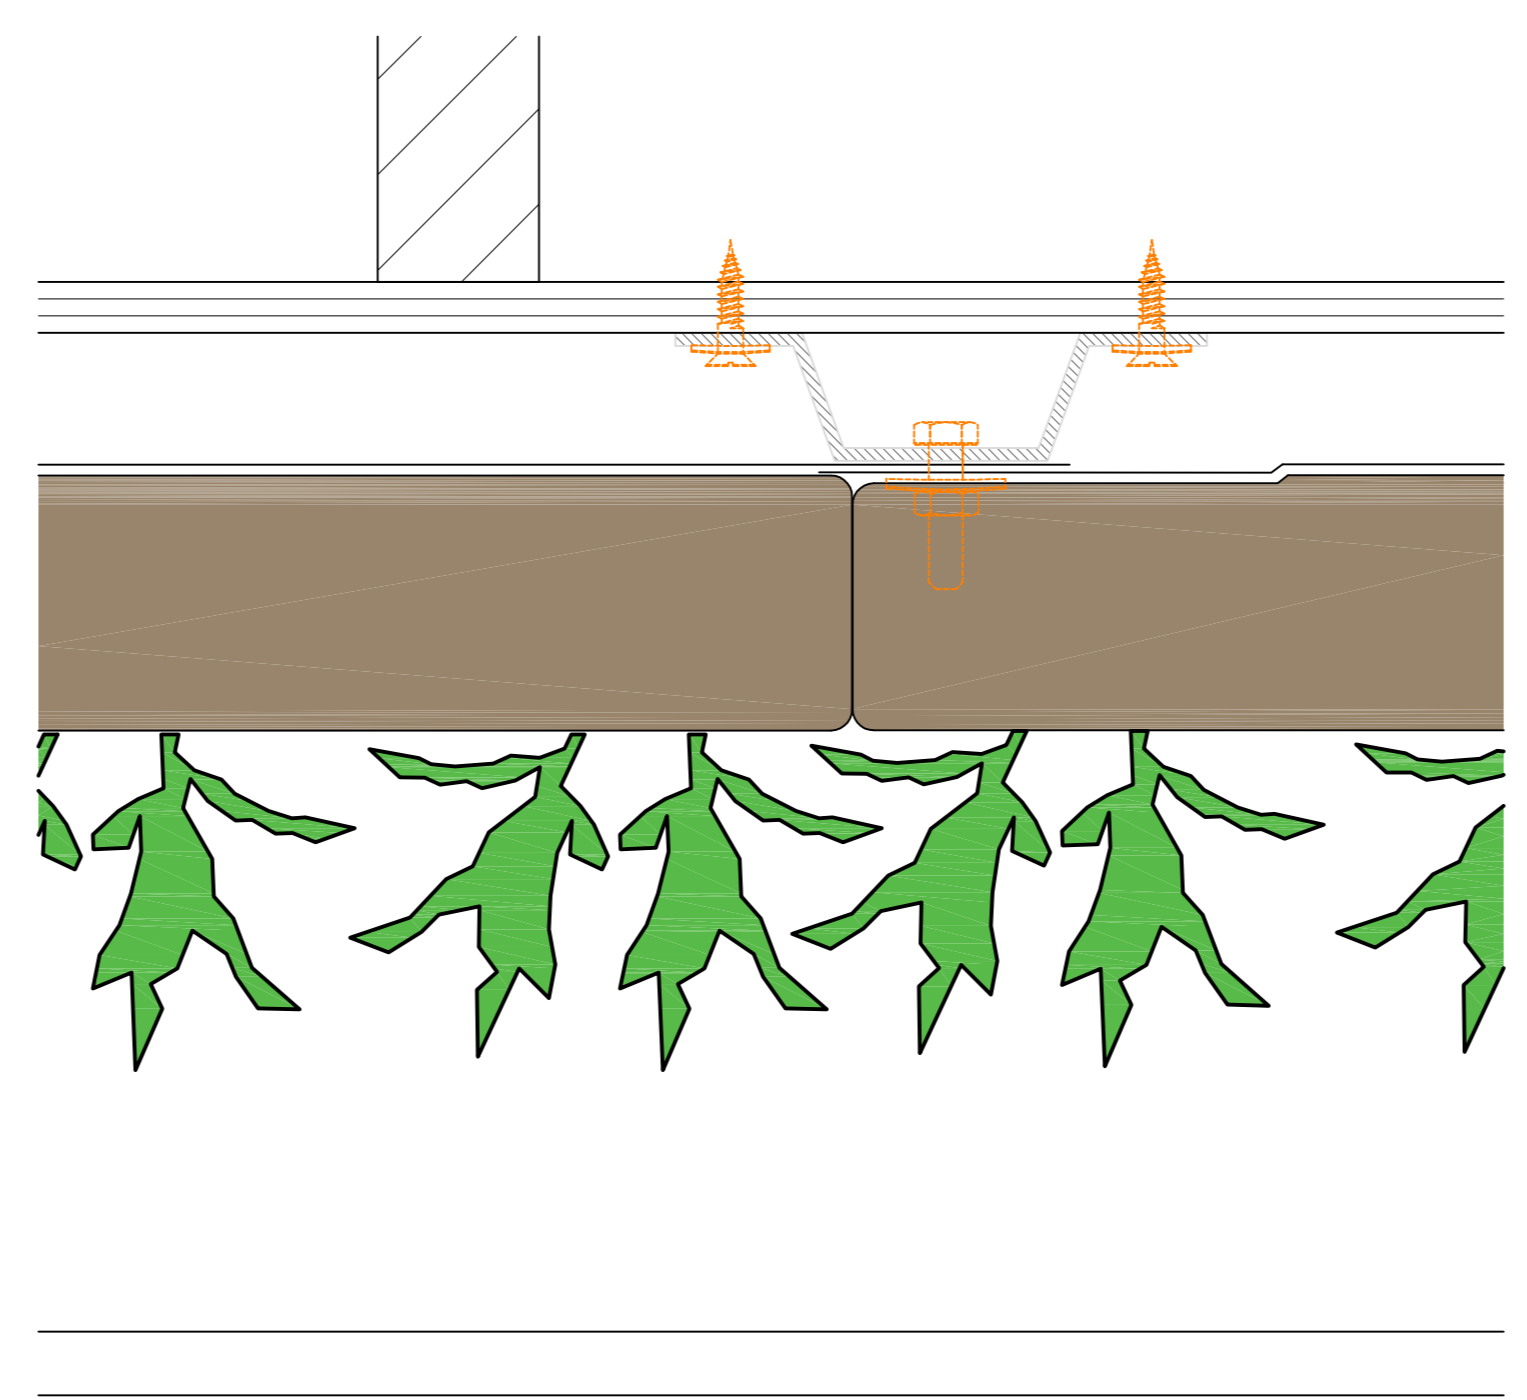

5080

Front view

Section B-B

Section A-A

Cradle to Cradle certified

Max. saturated weight

Web-based irrigation system

Warranty Flexipanel

Detail 1
1:5

Detail 2
1:5

Detail 3
1:5

Detail 4
1:5

Description
SemperGreenwall
Indoor

Scale
1:20 / 1:5

Size
A3

Date
25/01/2021

Drawing no.
SGWI-H01

Cradle to Cradle certified

Max. saturated weight

Web-based irrigation system

Warranty Flexipanel

Description
SemperGreenwall
Indoor window/door details

Scale
1:20 / 1:5

Size
A3

Description
SemperGreenwall
Indoor corner details

Scale
1:20 / 1:8

Size
A3

Date
25/01/2021

Drawing no.
SGWI-H03

Cradle to Cradle certified

Max. saturated weight

Web-based irrigation system