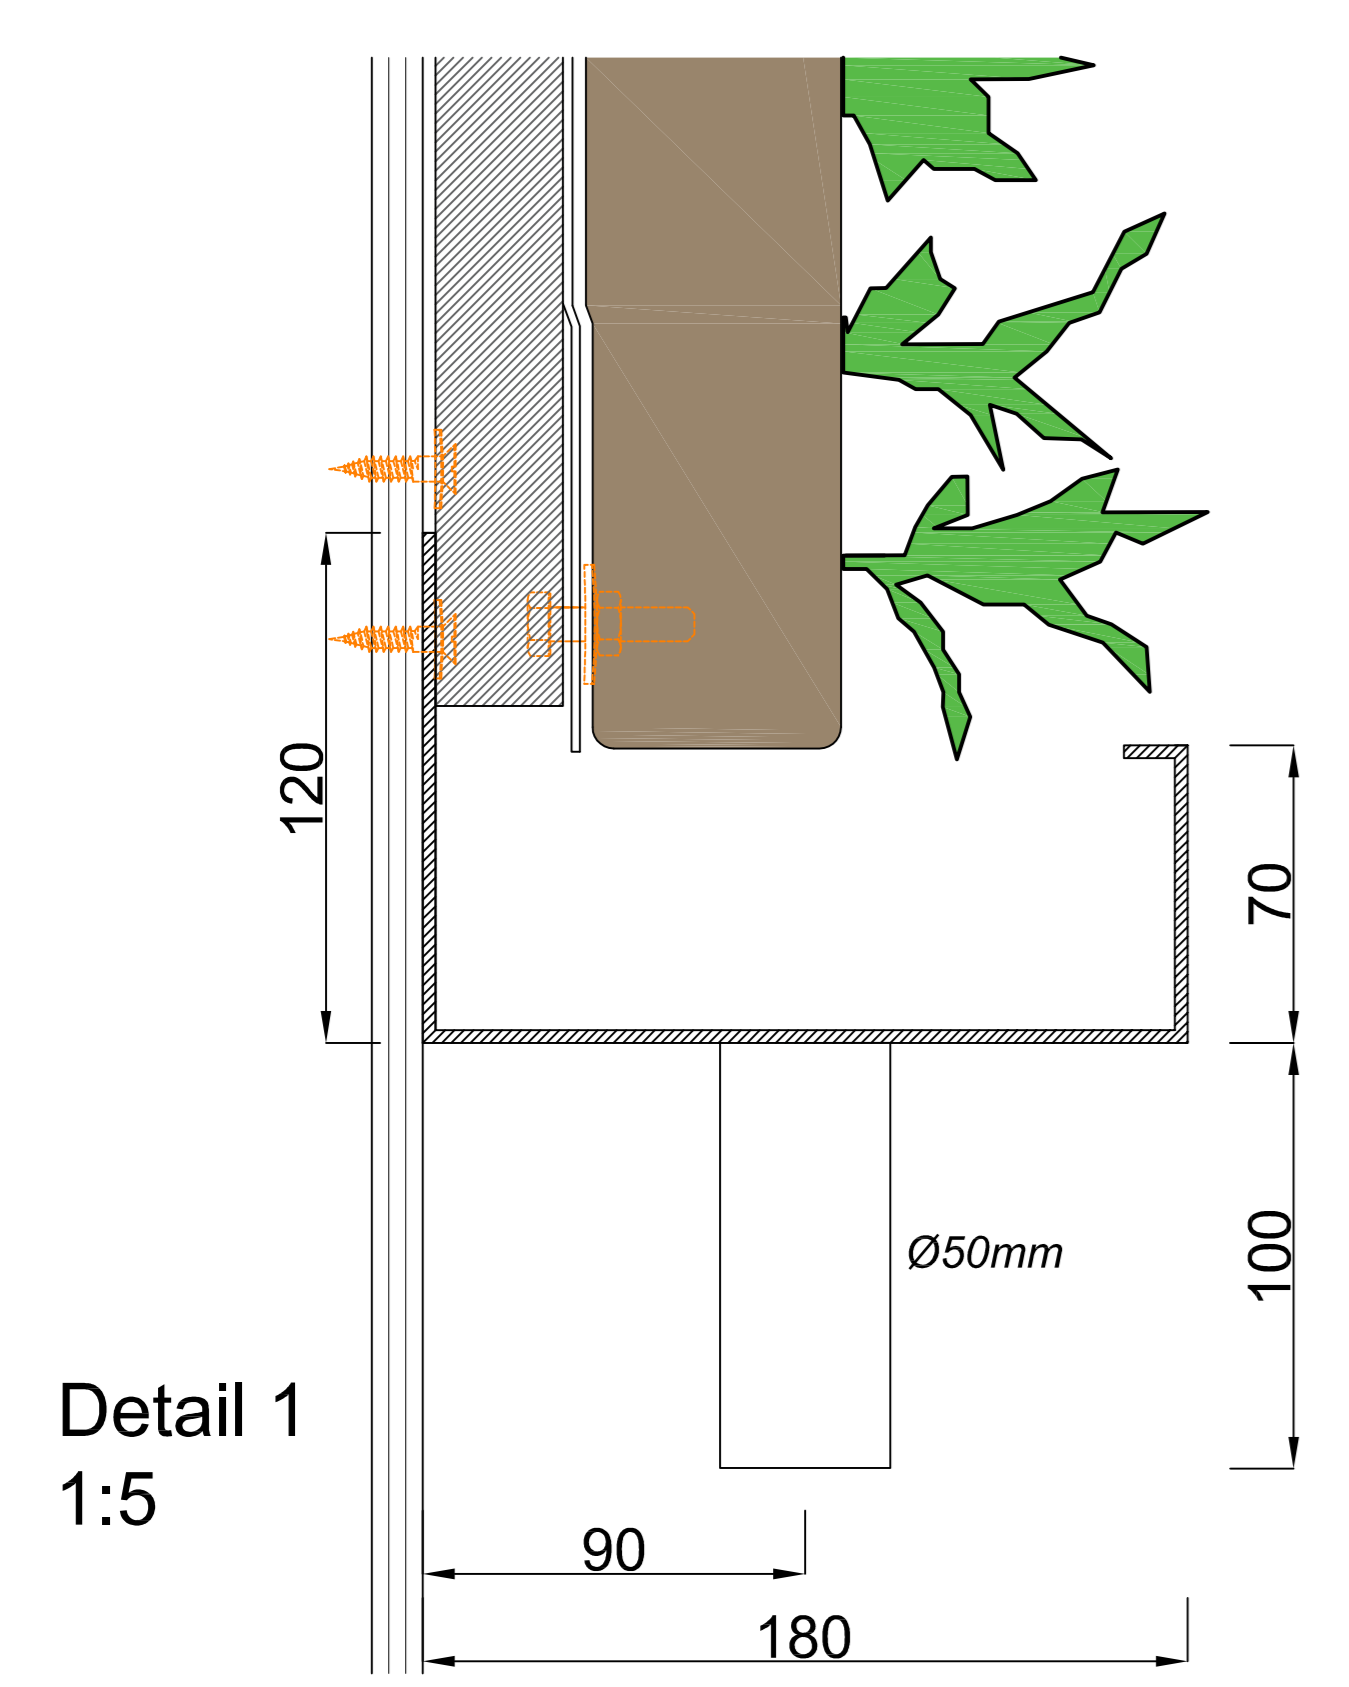

Cradle to Cradle certified

Max. saturated weight

Web-based irrigation system

Warranty Flexipanel

sempergreen wall
www.sempergreenwall.com

Description
SemperGreenwall
Outdoor

Scale
1:20 / 1:5

Size
A3

Date
25/01/2021

Drawing no.
SGWO-H01

Cradle to Cradle certified

Max. saturated weight

Web-based irrigation system

Warranty Flexipanel

Description
SemperGreenwall
Outdoor window/door details

Scale
1:20 / 1:5

Size
A3

Date
25/01/2021

Drawing no.
SGWO-H02

View A

View B

Cradle to Cradle certified

Max. saturated weight

Web-based irrigation system

Warranty Flexipanel

A

Detail 2
1:8

Detail 1
1:8

Description
SemperGreenwall
Outdoor corner details

Scale
1:20 / 1:8

Size
A3

Date
25/01/2021