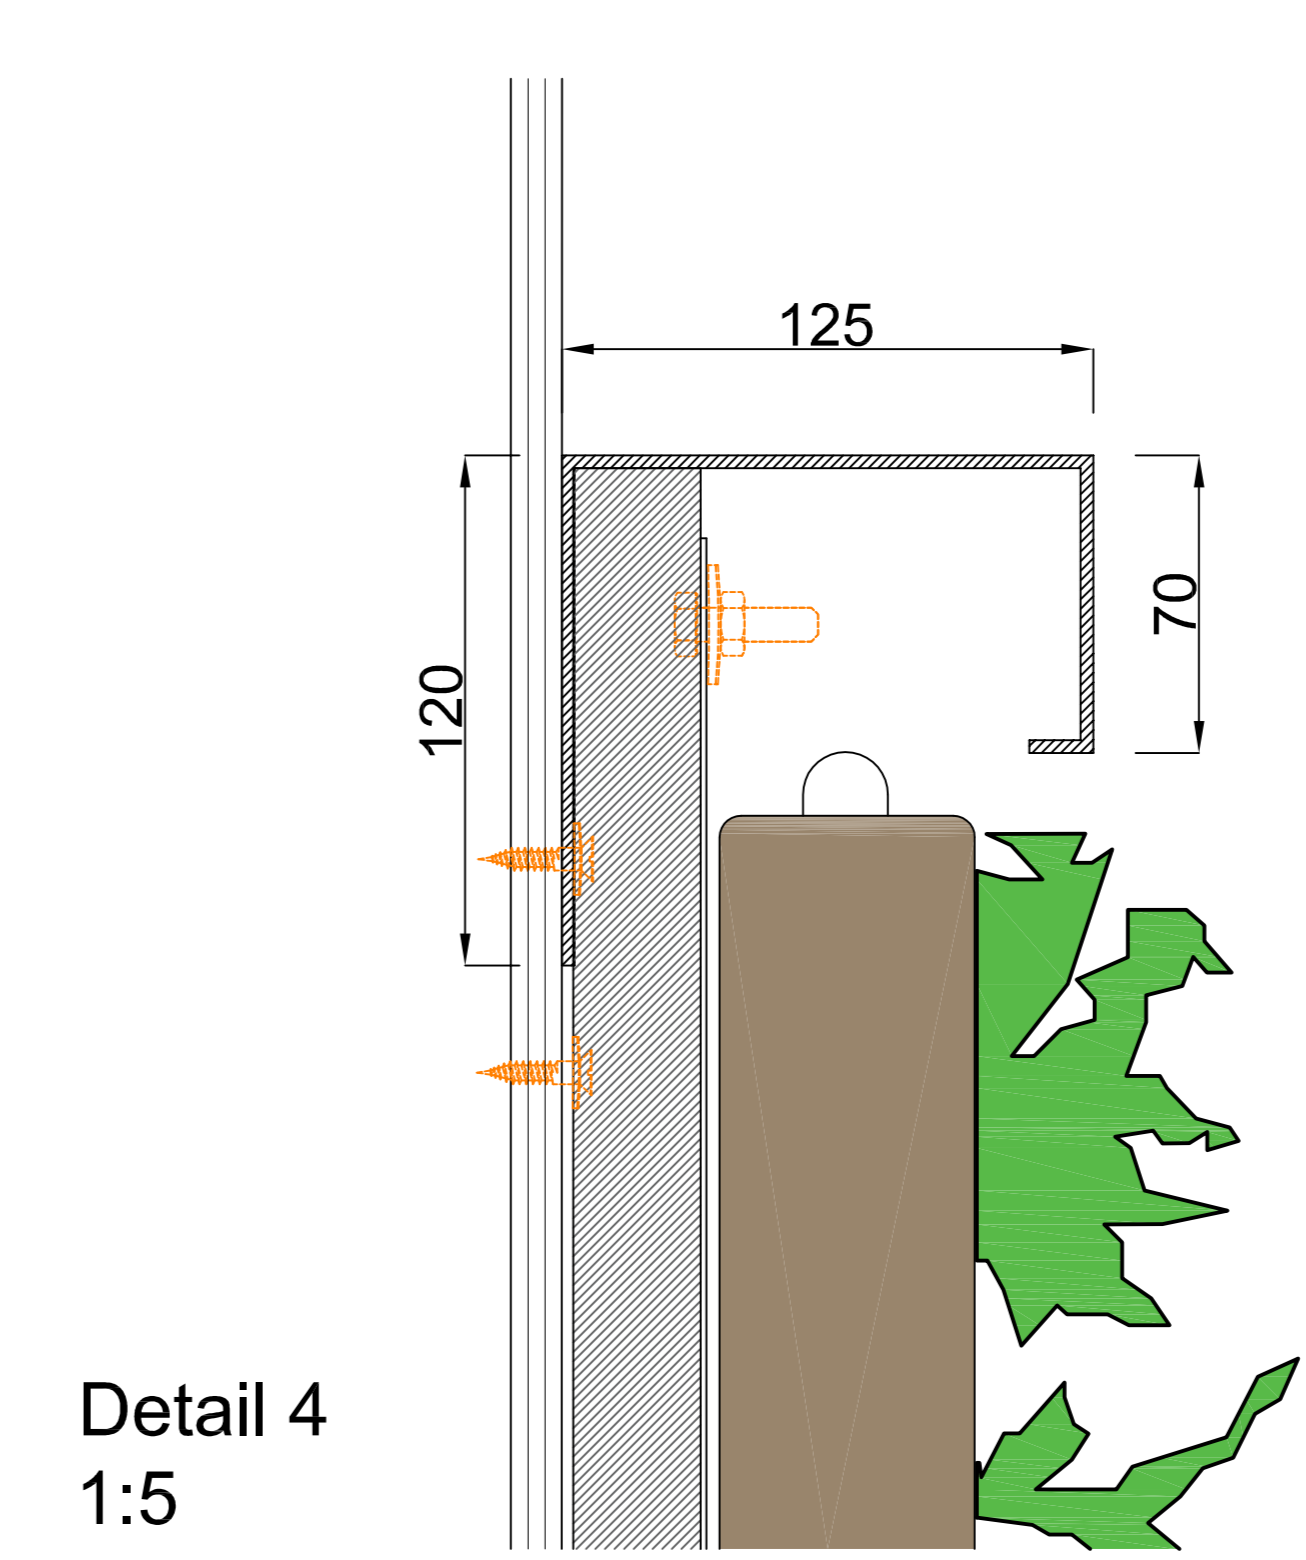

Cradle to Cradle certified

Max. saturated weight

Web-based irrigation system

Warranty Flexipanel

sempergreen wall
www.sempergreenwall.com

Description
SemperGreenwall
Outdoor

Scale
1:20 / 1:5

Size
A3

Date
25/01/2021

Drawing no.
SGWO-H01

Cradle to Cradle certified

Max. saturated weight

Web-based irrigation system

Warranty Flexipanel

Description
SemperGreenwall
Outdoor window/door details

Scale
1:20 / 1:5

Size
A3

Date
25/01/2021

Drawing no.
SGWO-H02

View A

View B

Cradle to Cradle certified

Max. saturated weight

Web-based irrigation system

Warranty Flexipanel

A

Detail 2
1:8

Detail 1
1:8

Description
SemperGreenwall
Outdoor corner details

Scale
1:20 / 1:8

Size
A3

Date
25/01/2021