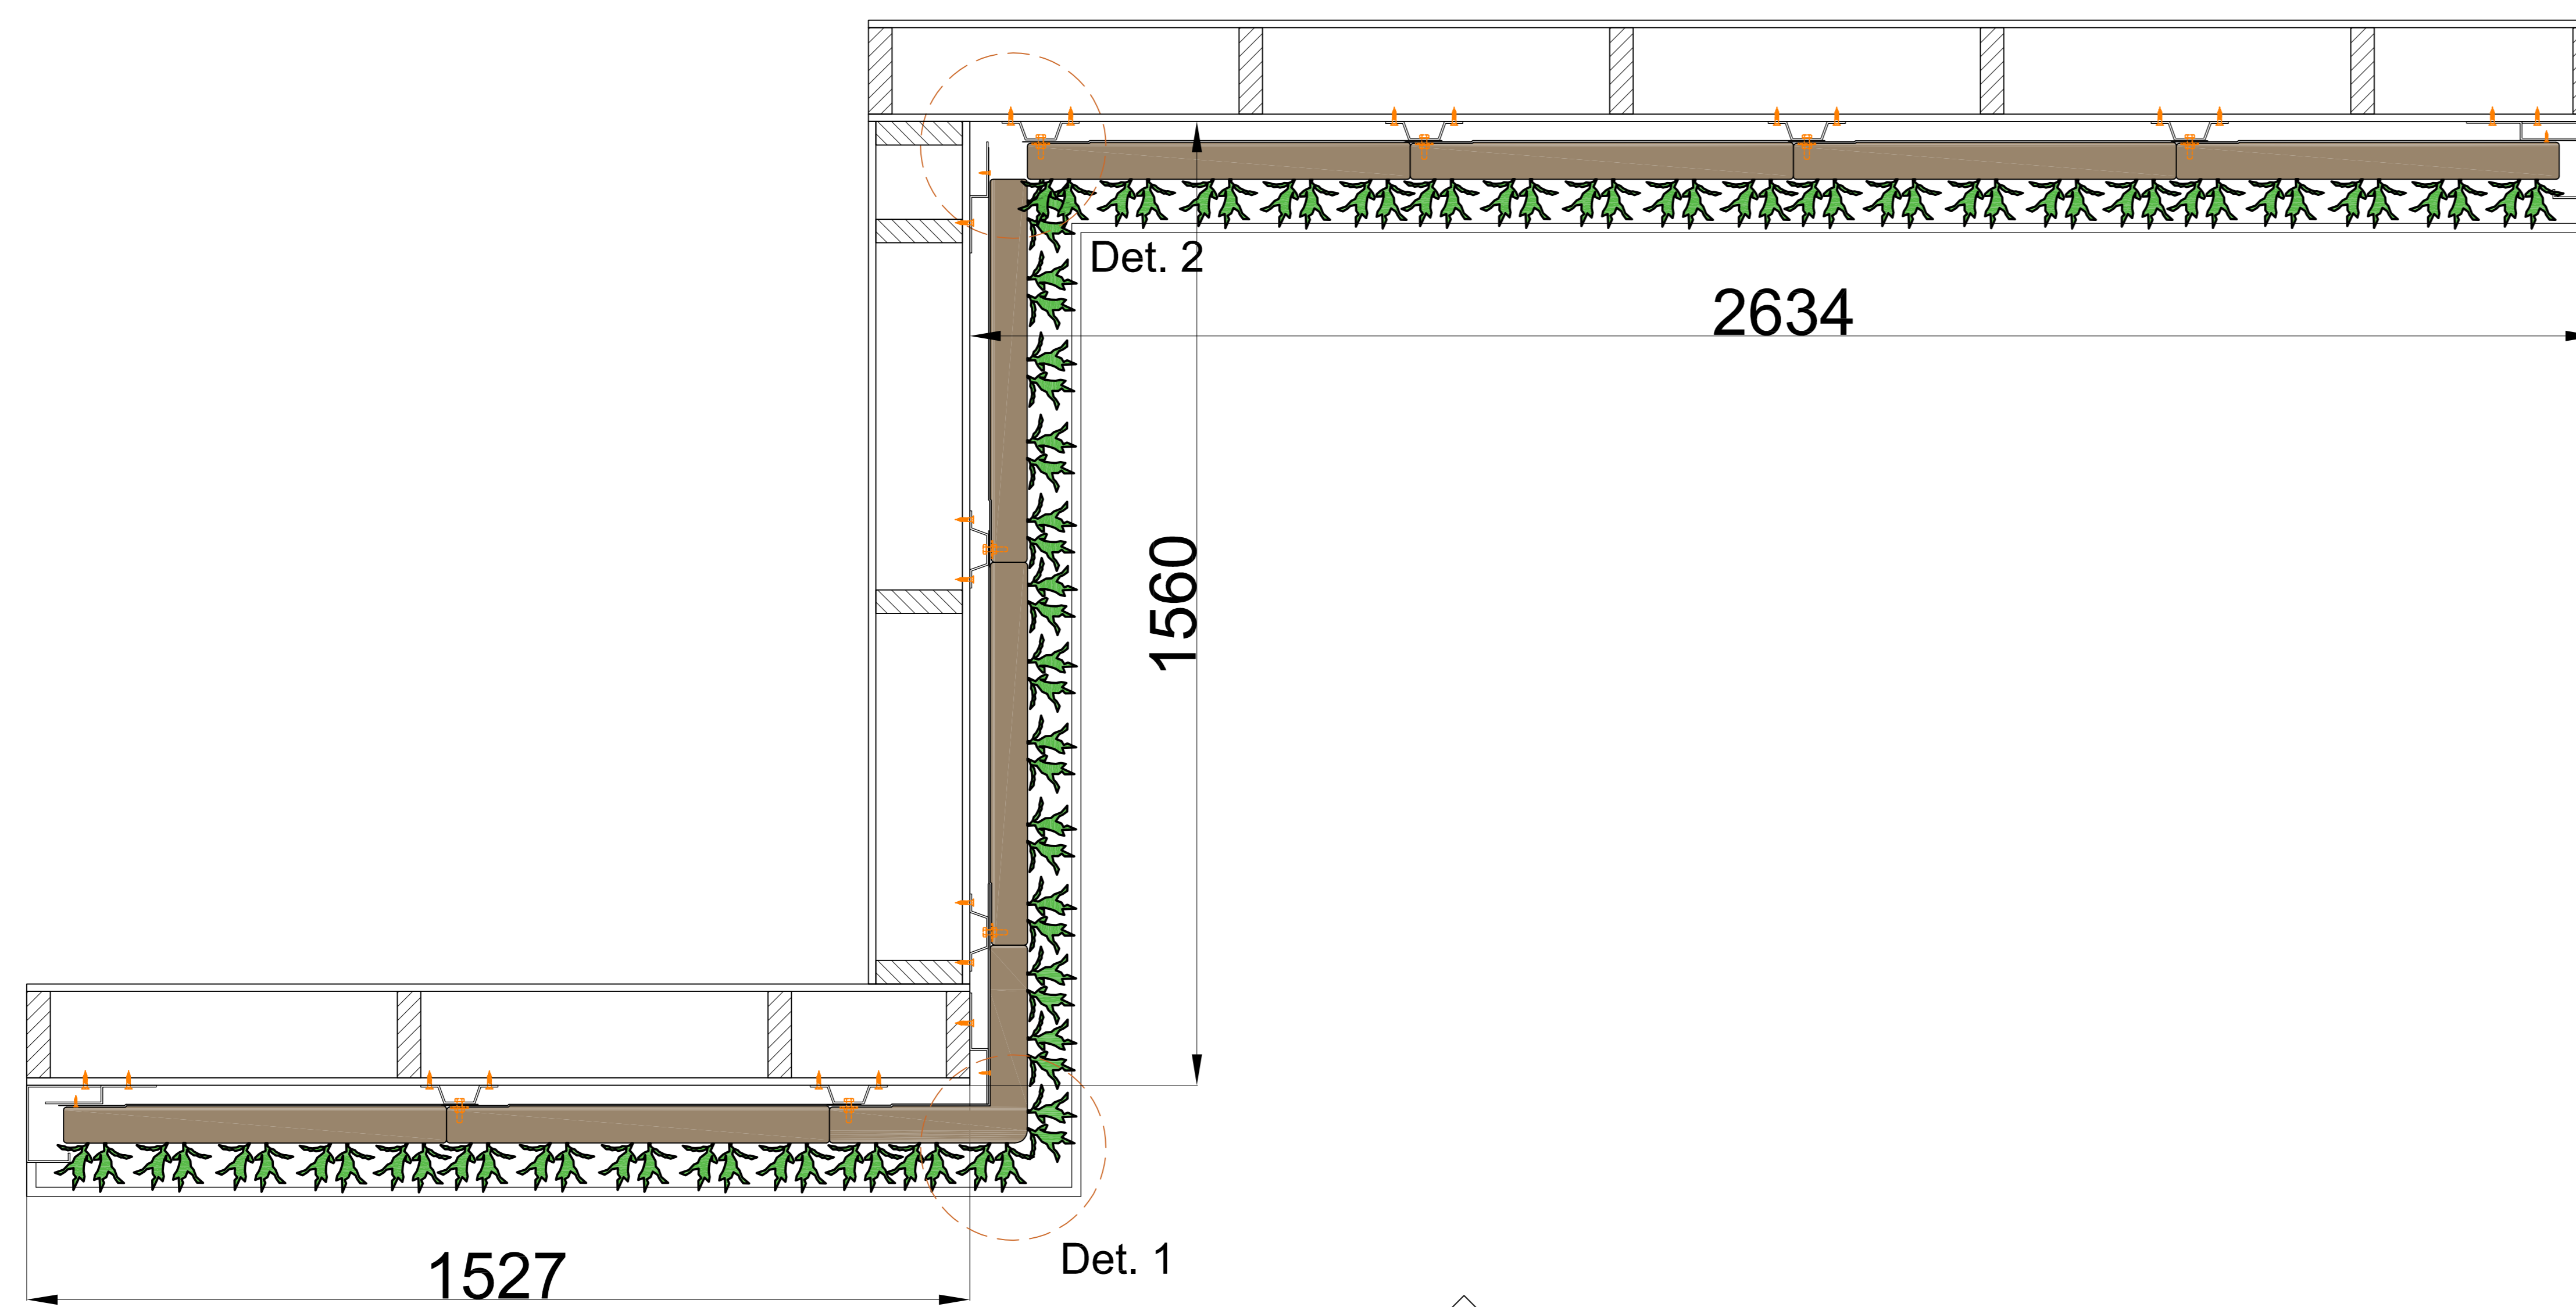

Date
25/01/2021

Drawing no.
SGWO-H01

Cradle to Cradle certified

Max. saturated weight

Web-based irrigation system

Warranty Flexipanel

Description
SemperGreenwall
Outdoor window/door details

Scale
1:20 / 1:5

Size
A3

Date
25/01/2021

Drawing no.
SGWO-H02

View A

View B

Cradle to Cradle certified

Max. saturated weight

Web-based irrigation system

Warranty Flexipanel

A

Detail 2
1:8

Detail 1
1:8

Description
SemperGreenwall
Outdoor corner details

Scale
1:20 / 1:8

Size
A3

Date
25/01/2021

Drawing no.
SGWO-H03

Cradle to Cradle certified

Max. saturated weight

Web-based irrigation system

Warranty Flexipanel

Description
SemperGreenwall
Outdoor curved wall

Scale
1:20

Size
A3