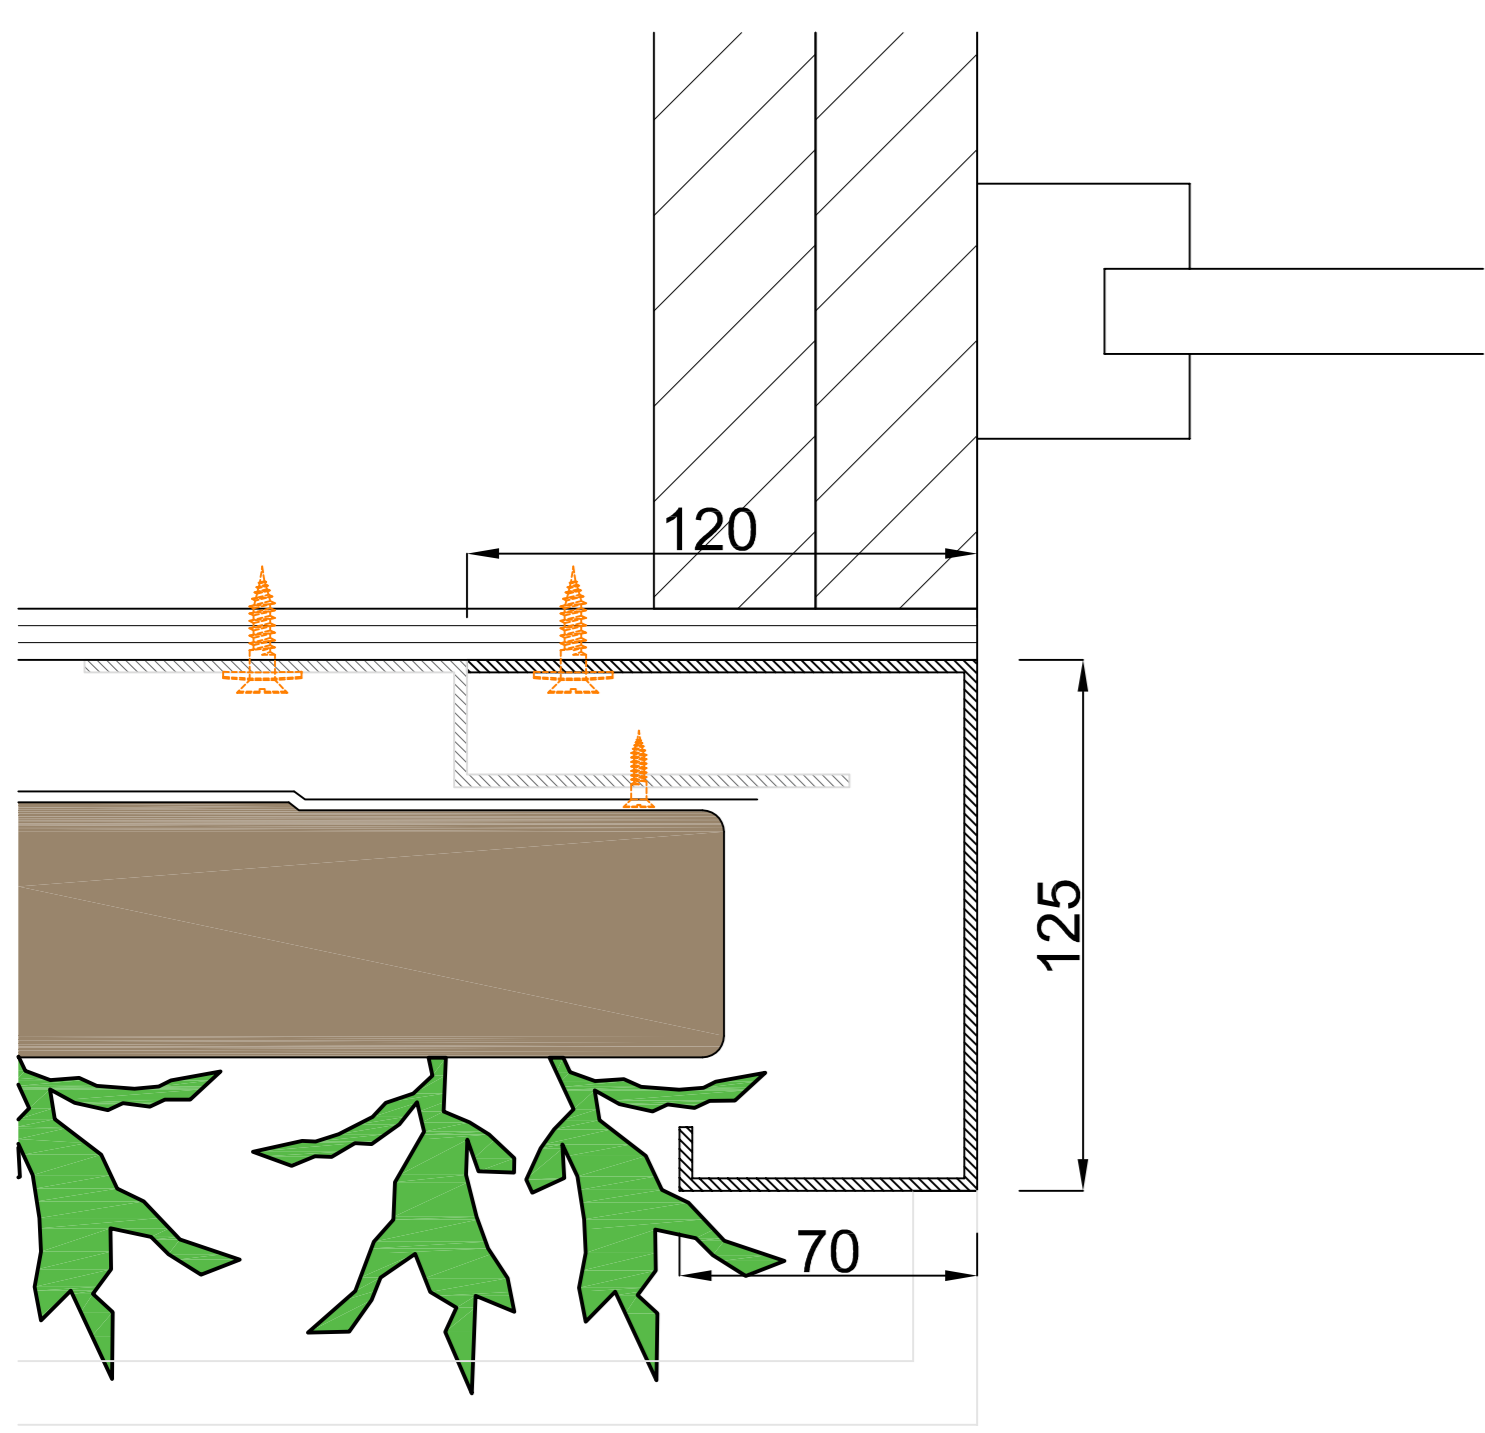

Cradle to Cradle certified

Max. saturated weight

Web-based irrigation system

Warranty Flexipanel

sempergreen wall
www.sempergreenwall.com

Description
SemperGreenwall
Outdoor

Scale
1:20 / 1:5

Size
A3

Date
25/01/2021

Drawing no.
SGWO-H01

Cradle to Cradle certified

Max. saturated weight

Web-based irrigation system

Warranty Flexipanel

Description
SemperGreenwall
Outdoor window/door details

Scale
1:20 / 1:5

Size
A3

Date
25/01/2021

Drawing no.
SGWO-H02

View A

View B

Cradle to Cradle certified

Max. saturated weight

Web-based irrigation system

Warranty Flexipanel

A

Detail 2
1:8

Detail 1
1:8

Description
SemperGreenwall
Outdoor corner details

Scale
1:20 / 1:8

Size
A3

Date
25/01/2021