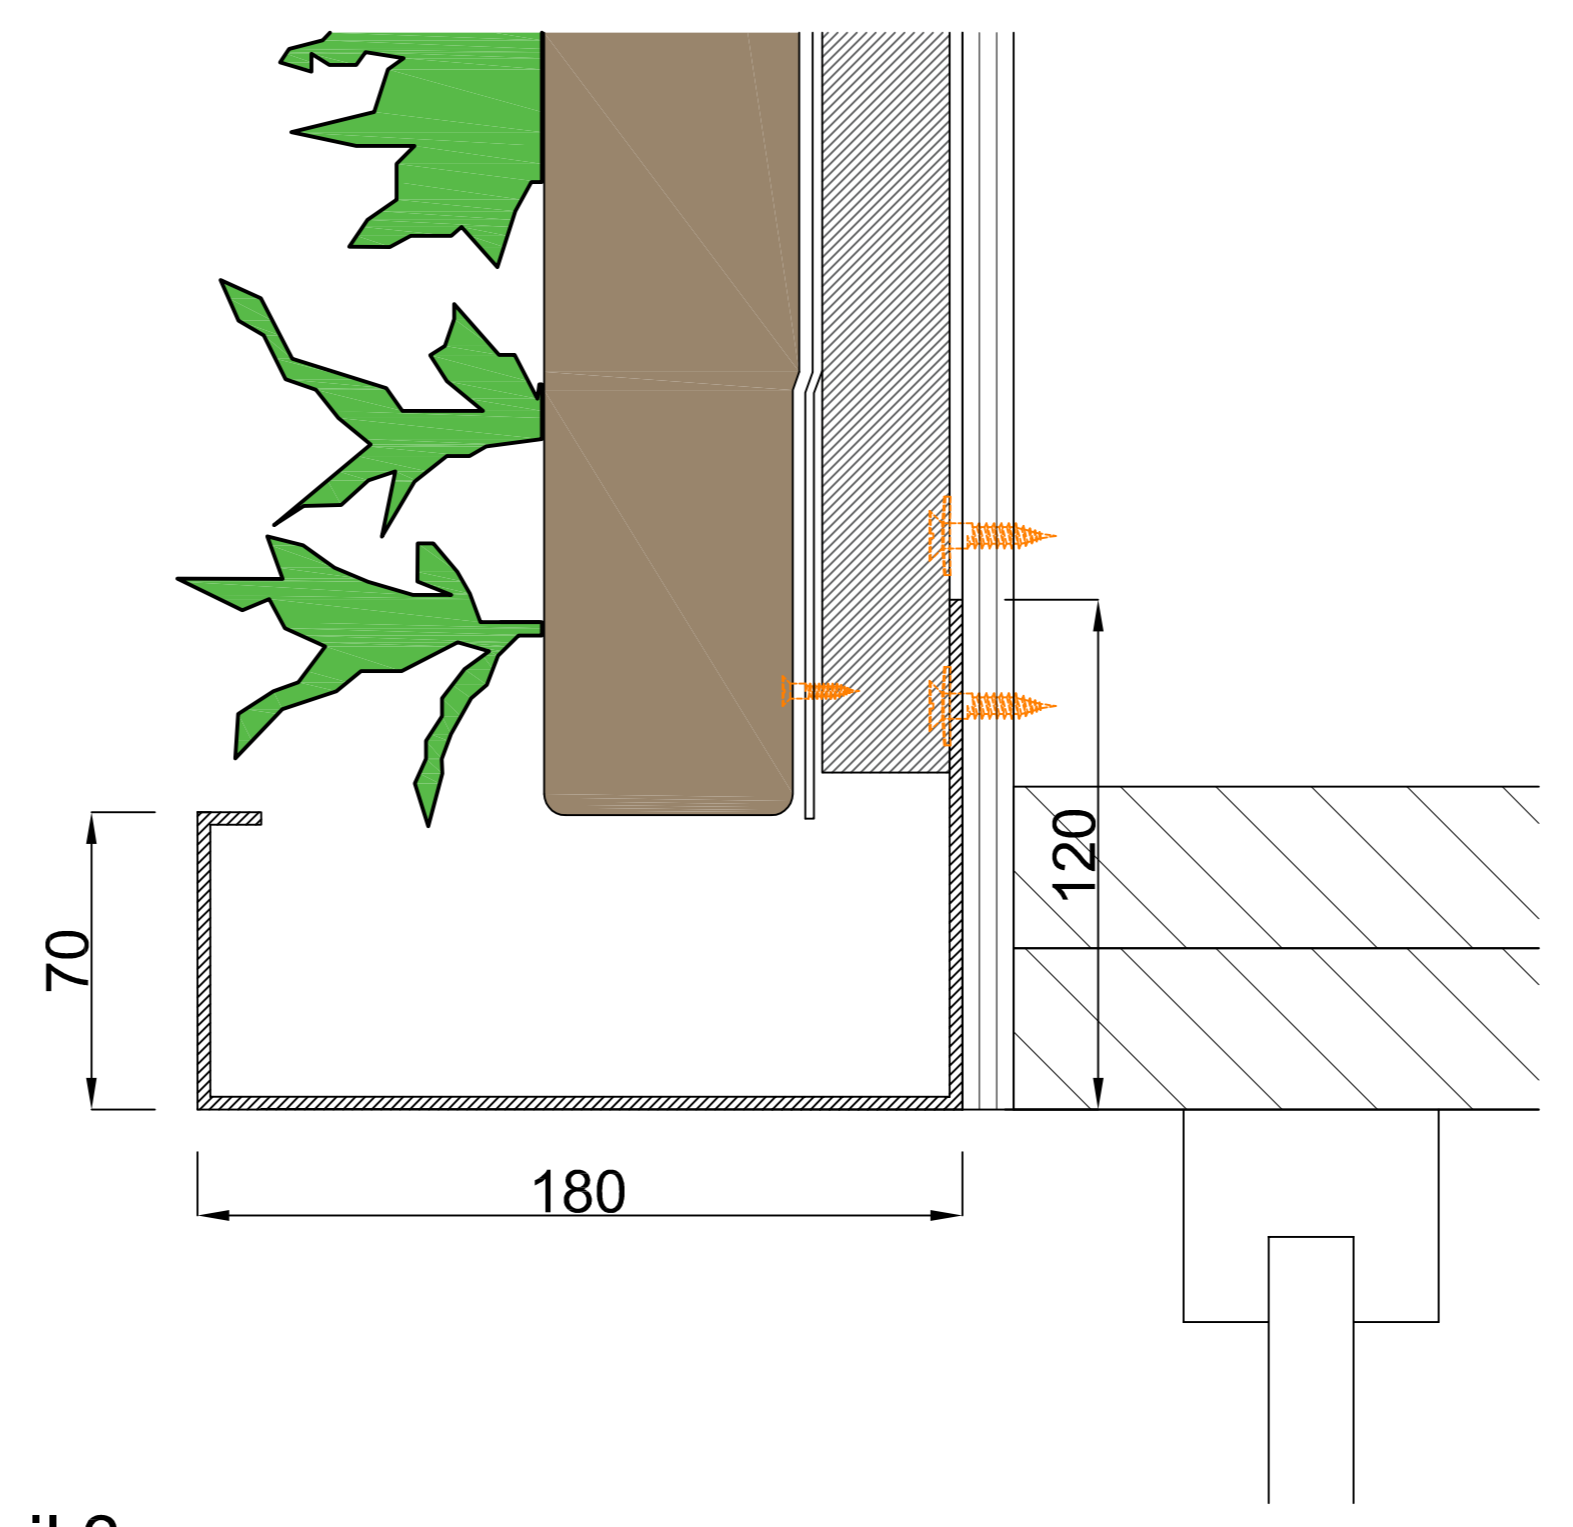

Cradle to Cradle certified

Max. saturated weight

Web-based irrigation system

Warranty Flexipanel

sempergreen wall
www.sempergreenwall.com

Description
SemperGreenwall
Outdoor

Scale
1:20 / 1:5

Size
A3

Date
25/01/2021

Drawing no.
SGWO-H01

Cradle to Cradle certified

Max. saturated weight

Web-based irrigation system

Warranty Flexipanel

Description
SemperGreenwall
Outdoor window/door details

Scale
1:20 / 1:5

Size
A3

Date
25/01/2021

Drawing no.
SGWO-H02

View A

View B

Cradle to Cradle certified

Max. saturated weight

Web-based irrigation system

Warranty Flexipanel

A

Detail 2
1:8

Detail 1
1:8

Description
SemperGreenwall
Outdoor corner details

Scale
1:20 / 1:8

Size
A3

Date
25/01/2021