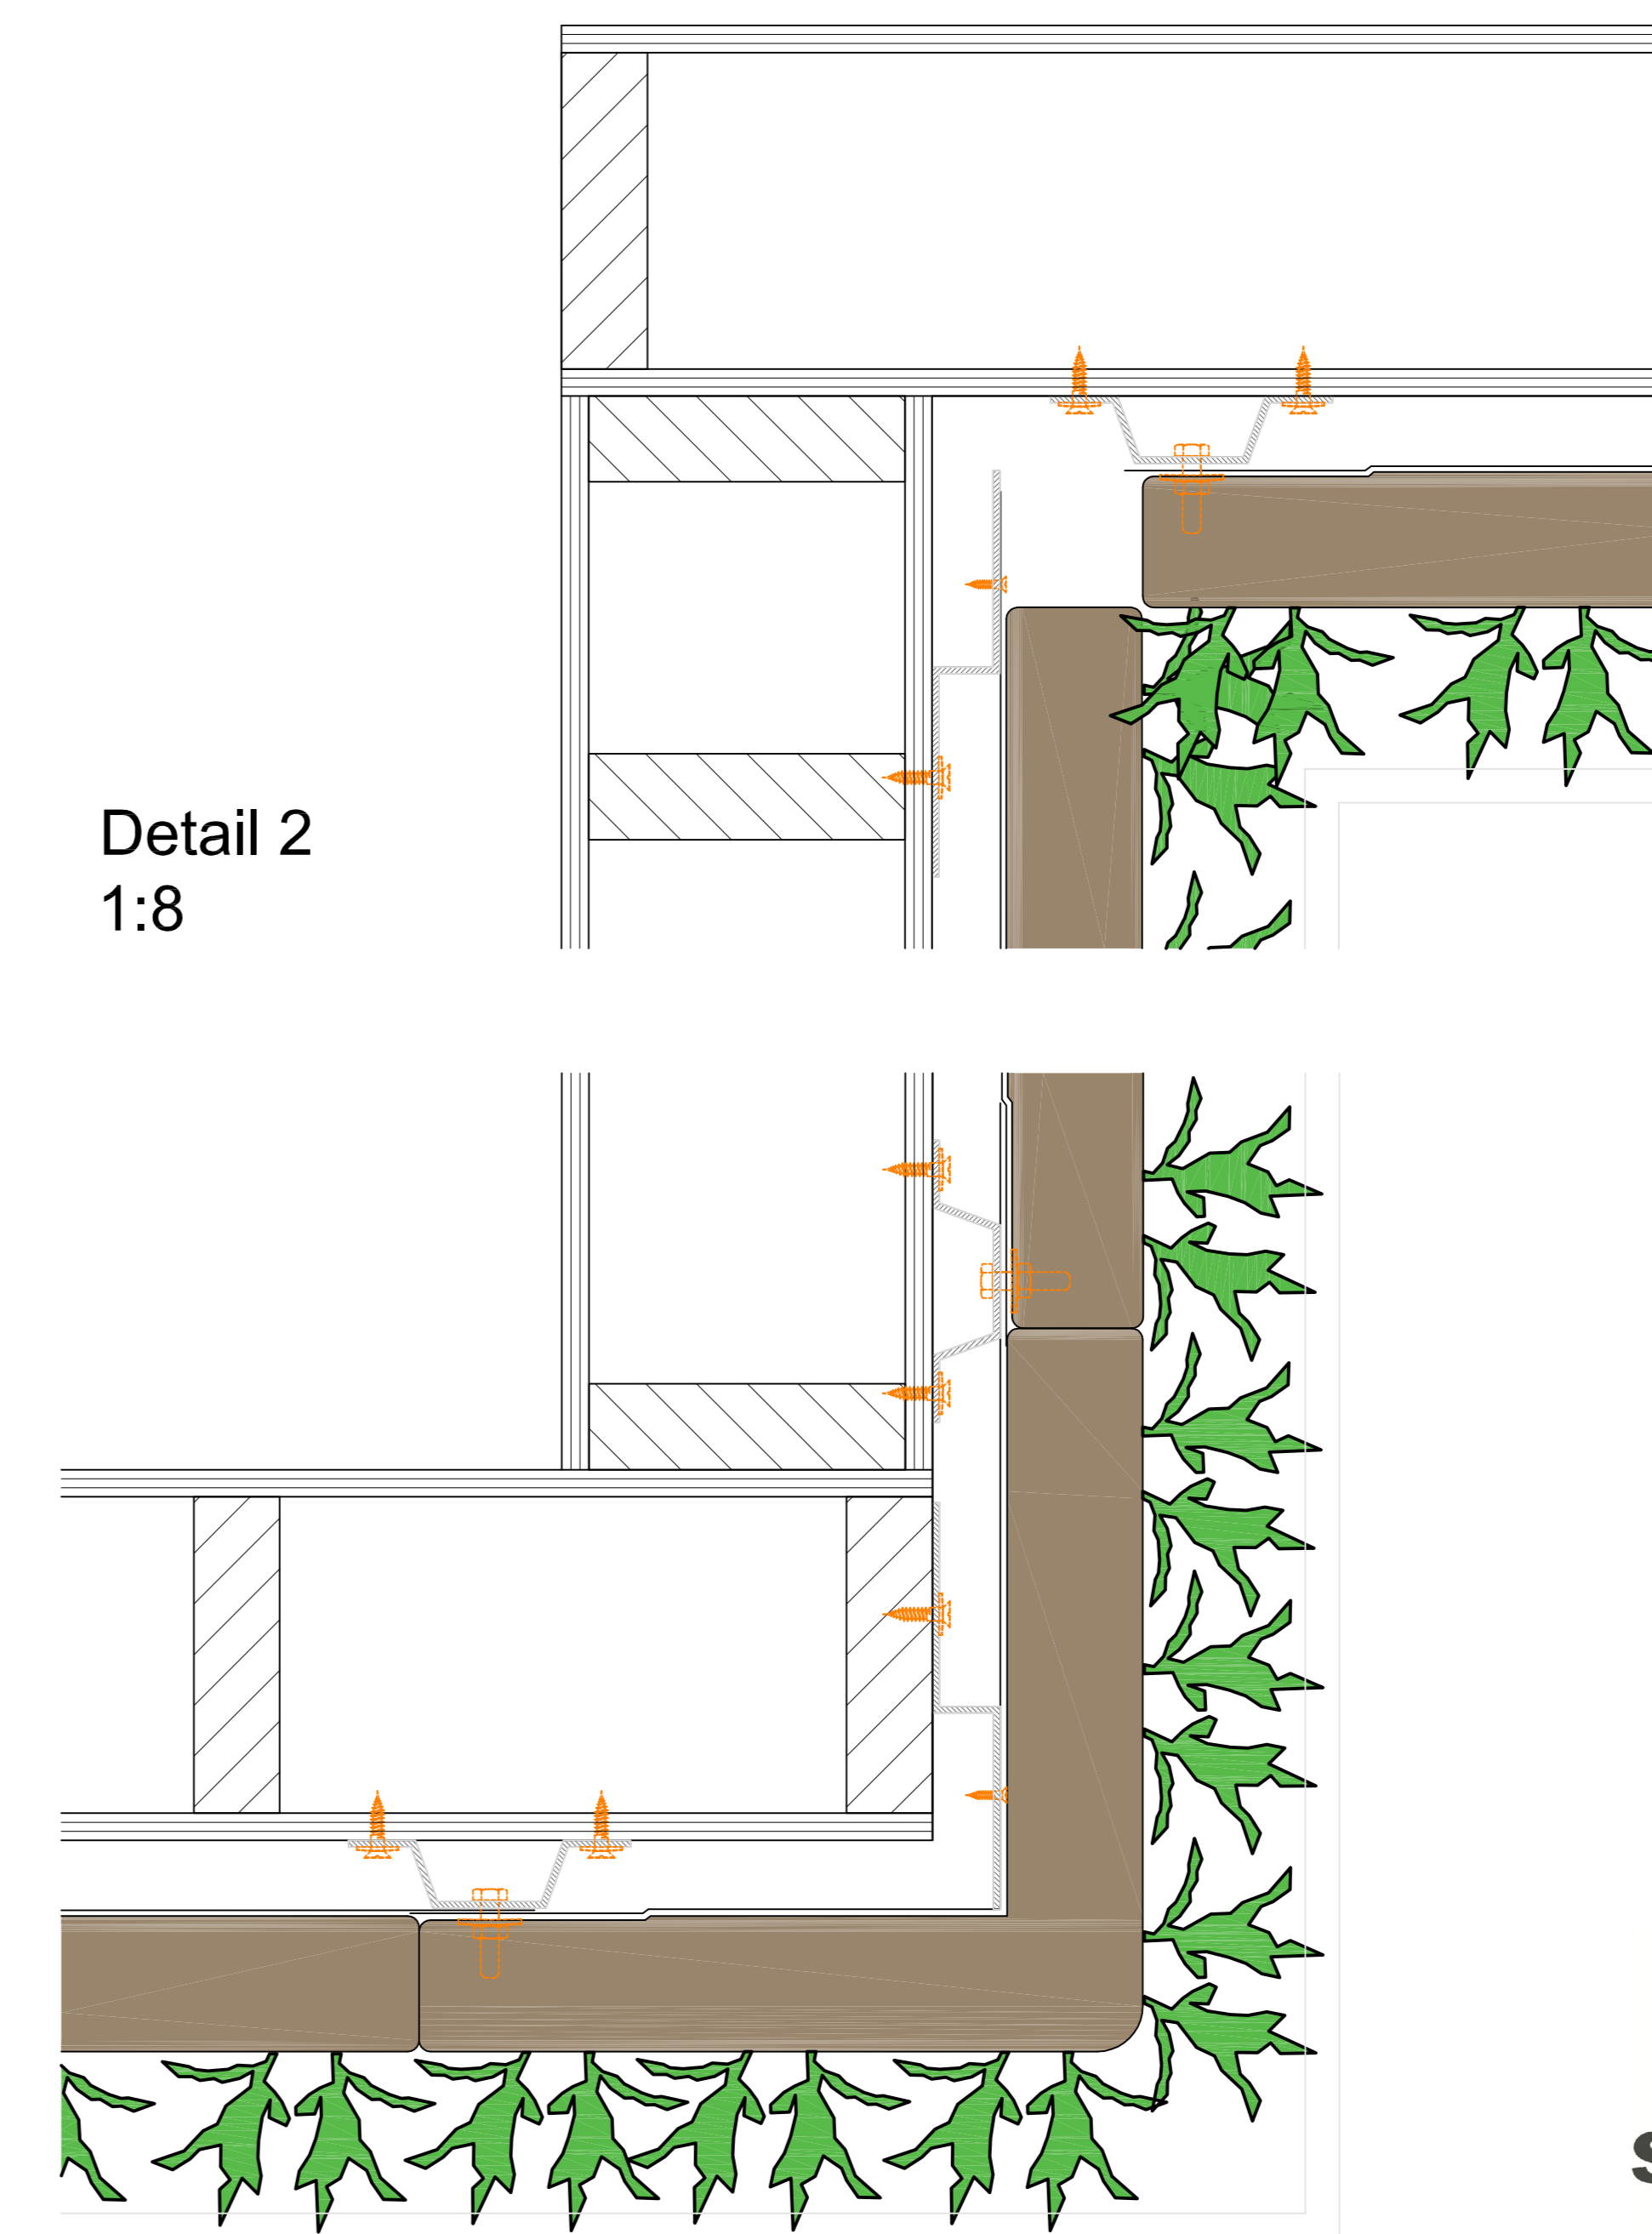

Date
25/01/2021

Drawing no.
SGWO-H01

Cradle to Cradle certified

Max. saturated weight

Web-based irrigation system

Warranty Flexipanel

Description
SemperGreenwall
Outdoor window/door details

Scale
1:20 / 1:5

Size
A3

Date
25/01/2021

Drawing no.
SGWO-H02

View A

View B

Cradle to Cradle certified

Max. saturated weight

Web-based irrigation system

Warranty Flexipanel

A

Detail 2
1:8

Detail 1
1:8

Description
SemperGreenwall
Outdoor corner details

Scale
1:20 / 1:8

Size
A3

Date
25/01/2021

Drawing no.
SGWO-H03

Cradle to Cradle certified

Max. saturated weight

Web-based irrigation system

Warranty Flexipanel

Description
SemperGreenwall
Outdoor curved wall

Scale
1:20

Size
A3