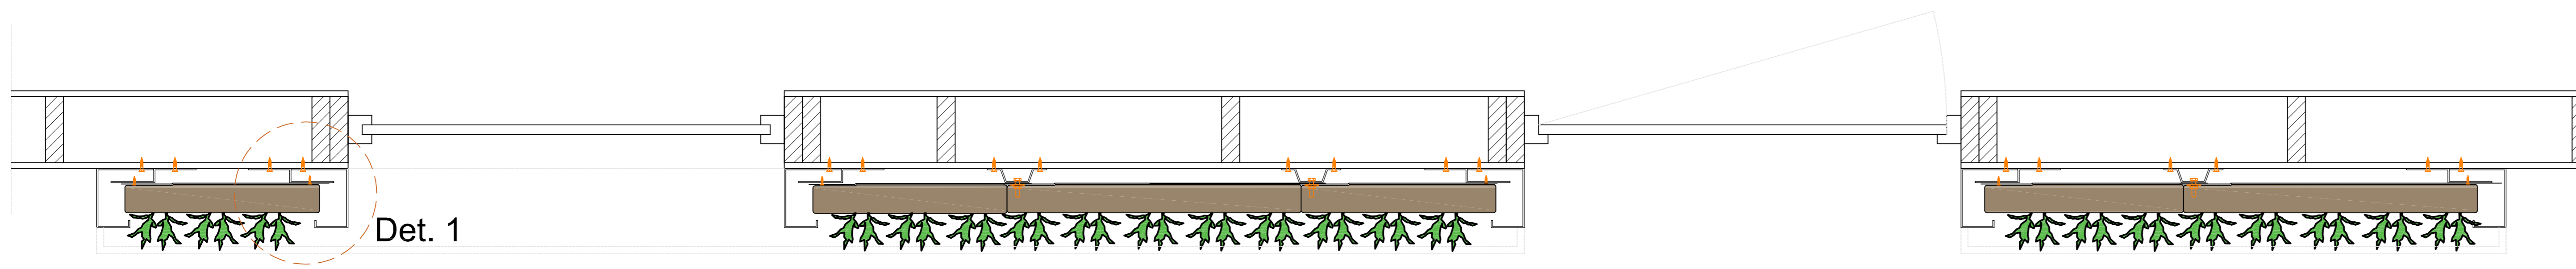

Cradle to Cradle certified

Max. saturated weight

Web-based irrigation system

Warranty Flexipanel

sempergreen wall
www.sempergreenwall.com

Description
SemperGreenwall
Outdoor

Scale
1:20 / 1:5

Size
A3

Date
25/01/2021

Drawing no.
SGWO-H01

Cradle to Cradle certified

Max. saturated weight

Web-based irrigation system

Warranty Flexipanel

Description
SemperGreenwall
Outdoor window/door details

Scale
1:20 / 1:5

Size
A3

Date
25/01/2021

Drawing no.
SGWO-H02

View A

View B

Cradle to Cradle certified

Max. saturated weight

Web-based irrigation system

Drawing no.
SGWO-H03

Cradle to Cradle certified

Max. saturated weight

Web-based irrigation system

Warranty Flexipanel

Description
SemperGreenwall
Outdoor curved wall

Scale
1:20

Size
A3