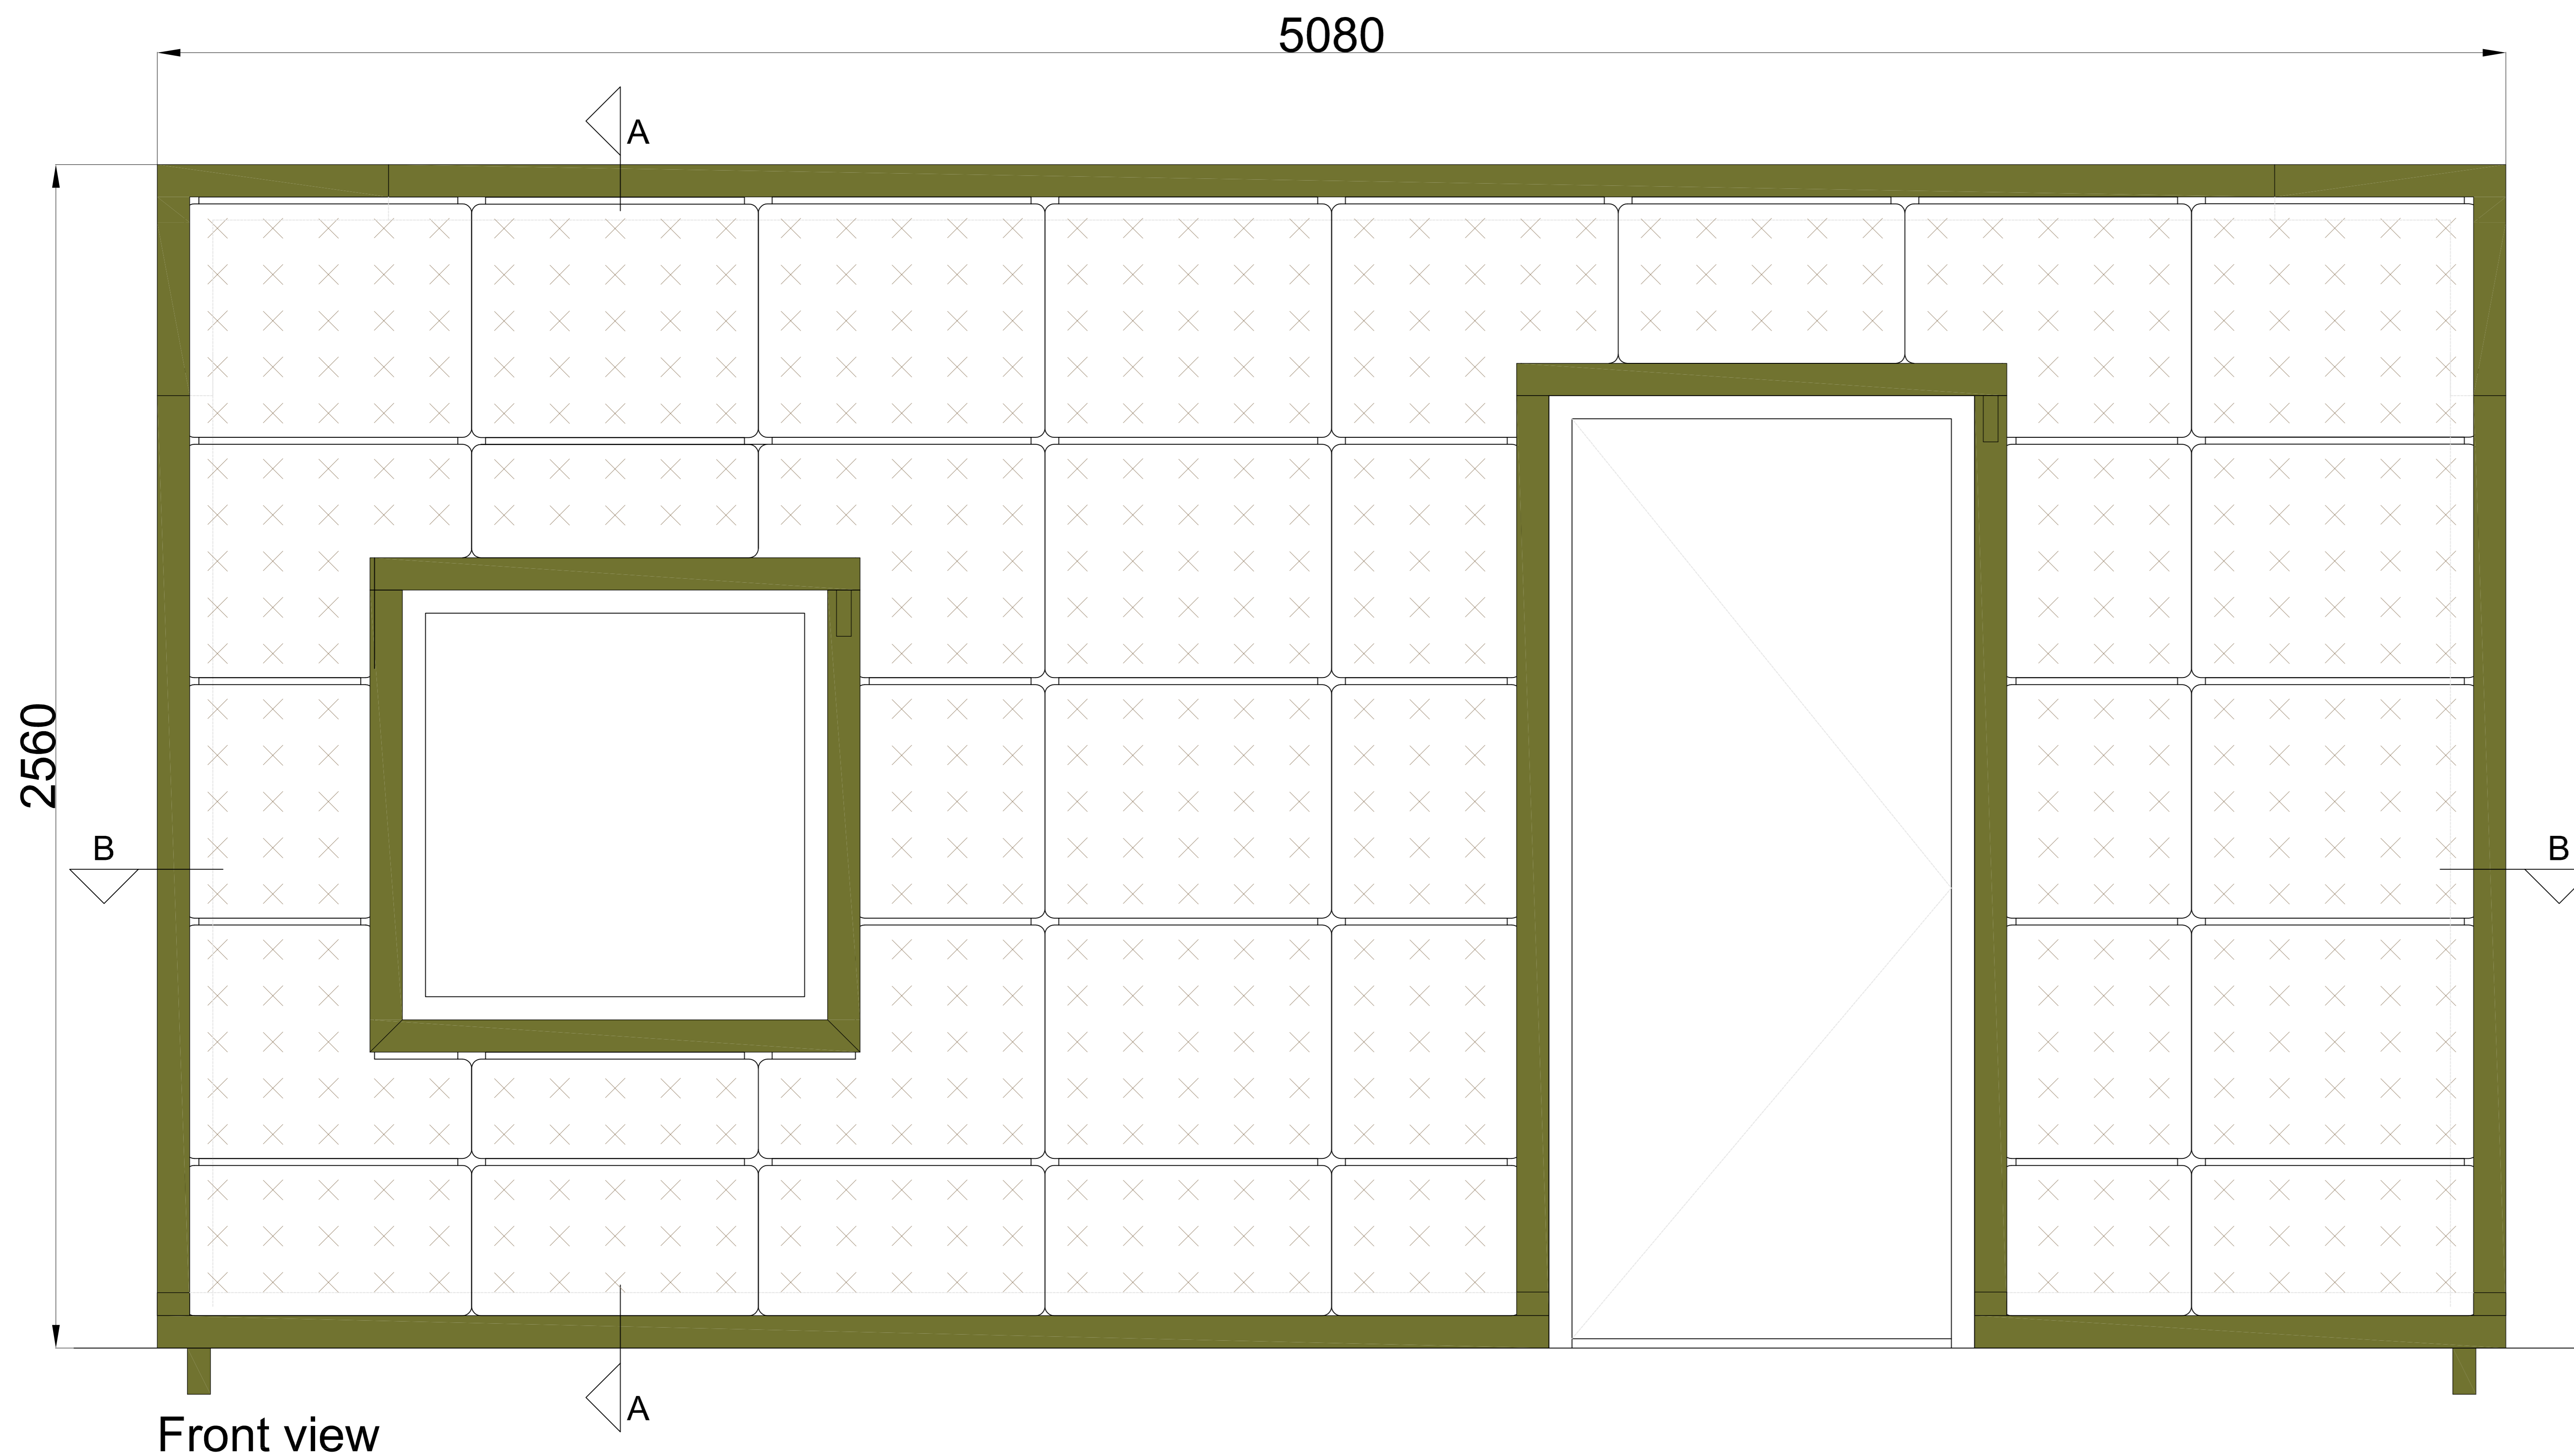

Cradle to Cradle certified

Max. saturated weight

Web-based irrigation system

Warranty Flexipanel

sempergreen wall
www.sempergreenwall.com

Description
SemperGreenwall
Outdoor

Scale
1:20 / 1:5

Size
A3

Date
25/01/2021

Drawing no.
SGWO-H01

Cradle to Cradle certified

Max. saturated weight

Web-based irrigation system

Warranty Flexipanel

Description
SemperGreenwall
Outdoor window/door details

Scale
1:20 / 1:5

Size
A3

Date
25/01/2021

Drawing no.
SGWO-H02

View A

View B

Cradle to Cradle certified

Max. saturated weight

Web-based irrigation system

Warranty Flexipanel

A

Detail 2
1:8

Detail 1
1:8

Description
SemperGreenwall
Outdoor corner details

Scale
1:20 / 1:8

Size
A3

Date
25/01/2021