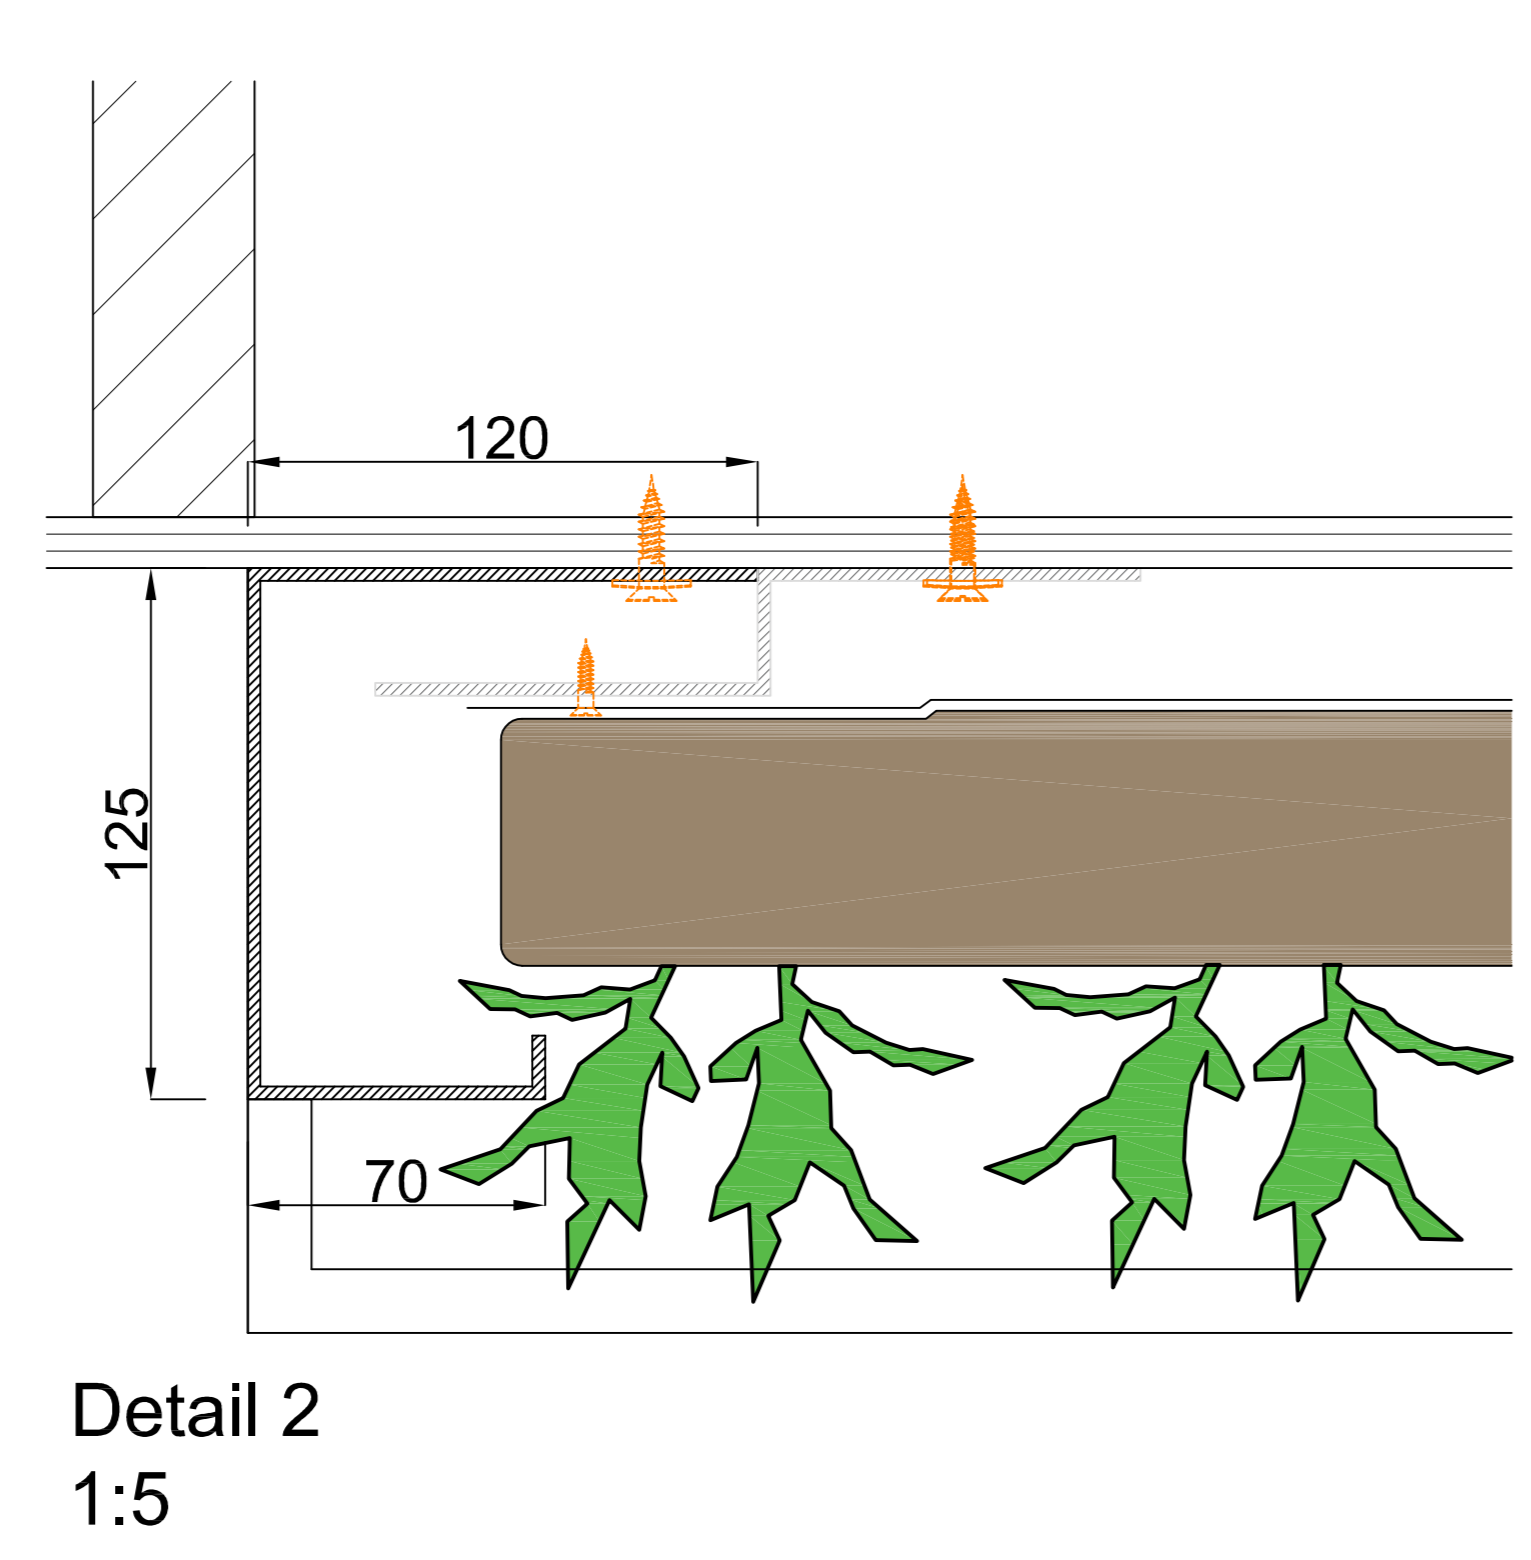

Cradle to Cradle certified

Max. saturated weight

Web-based irrigation system

Warranty Flexipanel

sempergreen wall
www.sempergreenwall.com

Description
SemperGreenwall
Outdoor

Scale
1:20 / 1:5

Size
A3

Date
25/01/2021

Drawing no.
SGWO-H01

Cradle to Cradle certified

Max. saturated weight

Web-based irrigation system

Warranty Flexipanel

Description
SemperGreenwall
Outdoor window/door details

Scale
1:20 / 1:5

Size
A3

Date
25/01/2021

Drawing no.
SGWO-H02

View A

View B

Cradle to Cradle certified

Max. saturated weight

Web-based irrigation system

Warranty Flexipanel

A

Detail 2
1:8

Detail 1
1:8

Description
SemperGreenwall
Outdoor corner details

Scale
1:20 / 1:8

Size
A3

Date
25/01/2021