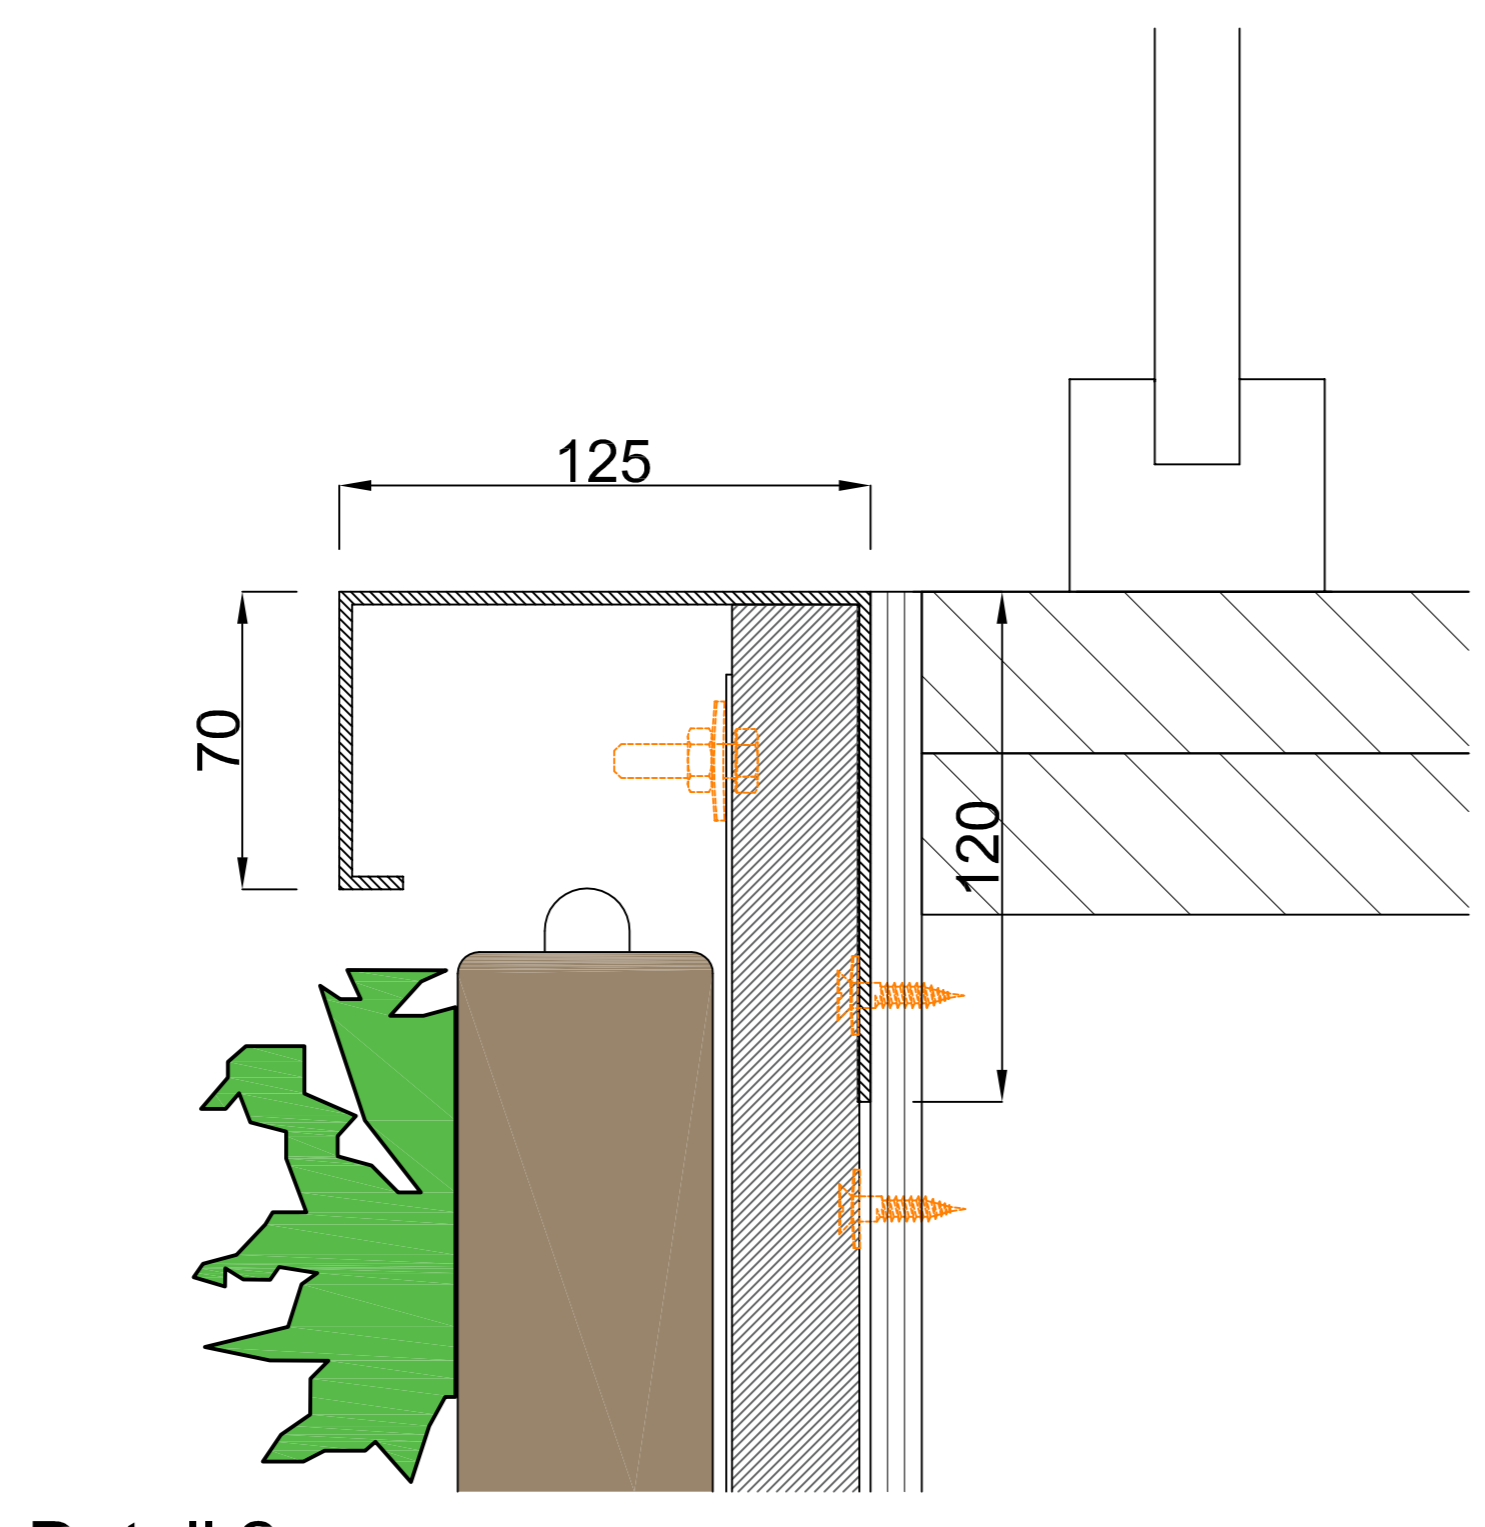

Cradle to Cradle certified

Max. saturated weight

Web-based irrigation system

Warranty Flexipanel

sempergreen wall
www.sempergreenwall.com

Description
SemperGreenwall
Outdoor

Scale
1:20 / 1:5

Size
A3

Date
25/01/2021

Drawing no.
SGWO-H01

Cradle to Cradle certified

Max. saturated weight

Web-based irrigation system

Warranty Flexipanel

Description
SemperGreenwall
Outdoor window/door details

Scale
1:20 / 1:5

Size
A3

Date
25/01/2021

Drawing no.
SGWO-H02

View A

View B

Cradle to Cradle certified

Max. saturated weight

Web-based irrigation system

Warranty Flexipanel

A

Detail 2
1:8

Detail 1
1:8

Description
SemperGreenwall
Outdoor corner details

Scale
1:20 / 1:8

Size
A3

Date
25/01/2021