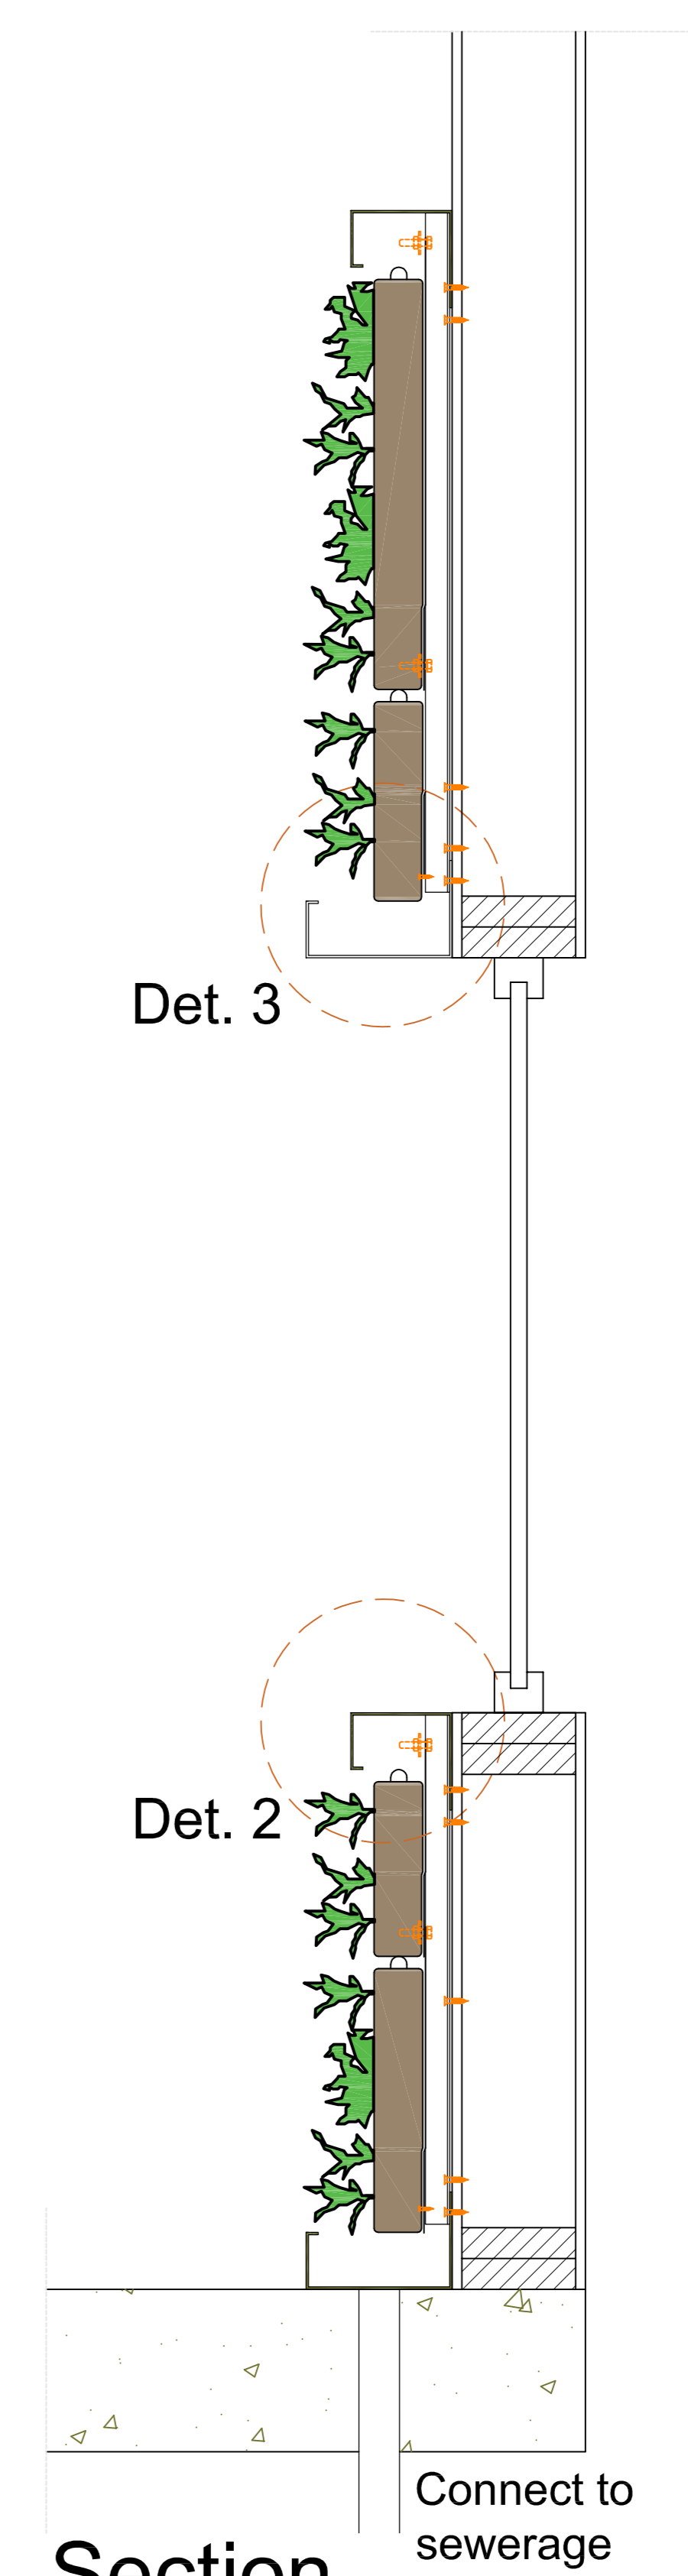

Cradle to Cradle certified

Max. saturated weight

Web-based irrigation system

Warranty Flexipanel

sempergreen wall
www.sempergreenwall.com

Description
SemperGreenwall
Outdoor

Scale
1:20 / 1:5

Size
A3

Date
25/01/2021

Drawing no.
SGWO-H01

Cradle to Cradle certified

Max. saturated weight

Web-based irrigation system

Warranty Flexipanel

Description
SemperGreenwall
Outdoor window/door details

Scale
1:20 / 1:5

Size
A3

Date
25/01/2021

Drawing no.
SGWO-H02

View A

View B

Cradle to Cradle certified

Max. saturated weight

Web-based irrigation system

Warranty Flexipanel

A

Detail 2
1:8

Detail 1
1:8

Description
SemperGreenwall
Outdoor corner details

Scale
1:20 / 1:8

Size
A3

Date
25/01/2021