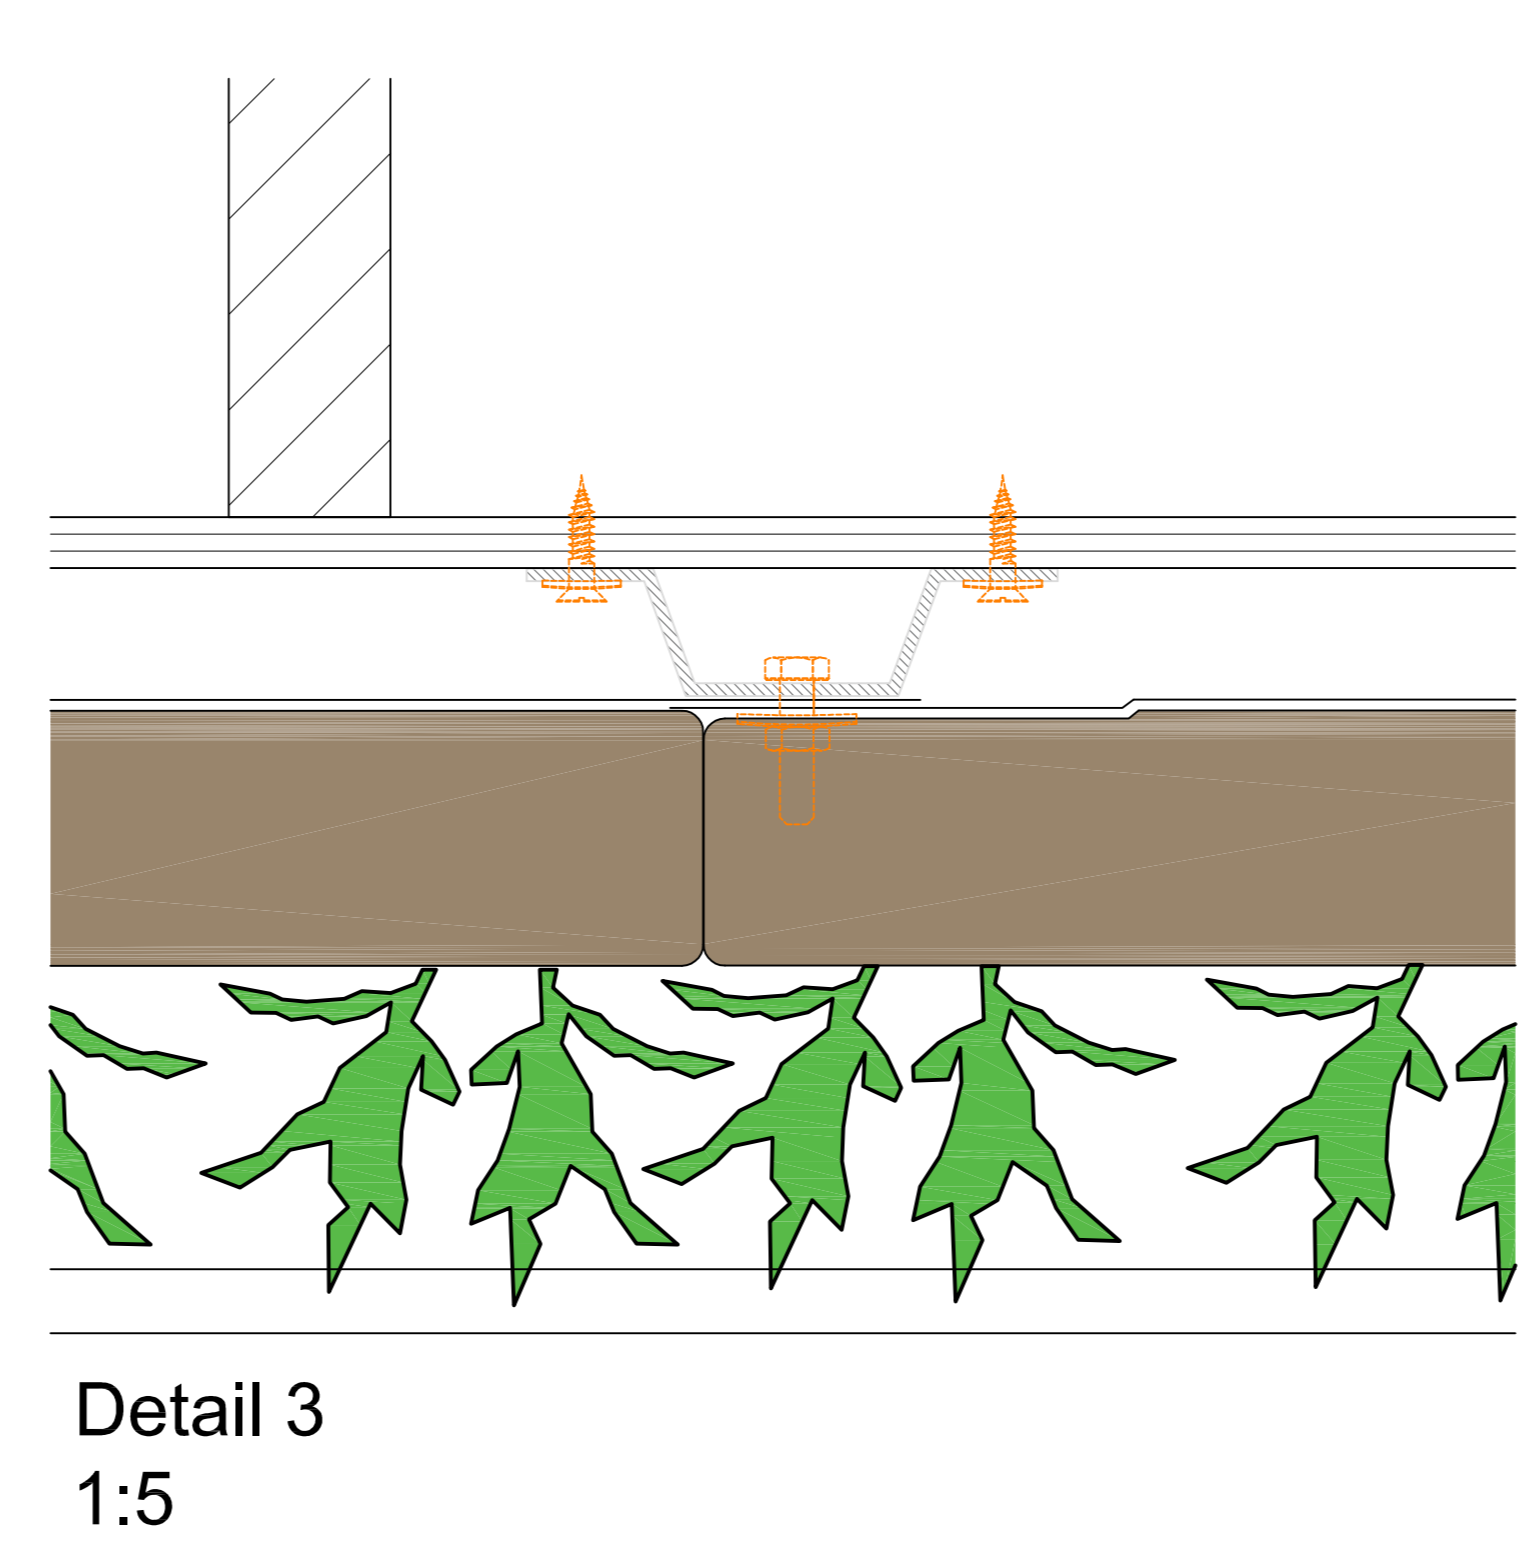

Cradle to Cradle certified

Max. saturated weight

Web-based irrigation system

Warranty Flexipanel

sempergreen wall
www.sempergreenwall.com

Description
SemperGreenwall
Outdoor

Scale
1:20 / 1:5

Size
A3

Date
25/01/2021

Drawing no.
SGWO-H01

Cradle to Cradle certified

Max. saturated weight

Web-based irrigation system

Warranty Flexipanel

Description
SemperGreenwall
Outdoor window/door details

Scale
1:20 / 1:5

Size
A3

Date
25/01/2021

Drawing no.
SGWO-H02

View A

View B

Cradle to Cradle certified

Max. saturated weight

Web-based irrigation system

Warranty Flexipanel

A

Detail 2
1:8

Detail 1
1:8

Description
SemperGreenwall
Outdoor corner details

Scale
1:20 / 1:8

Size
A3

Date
25/01/2021