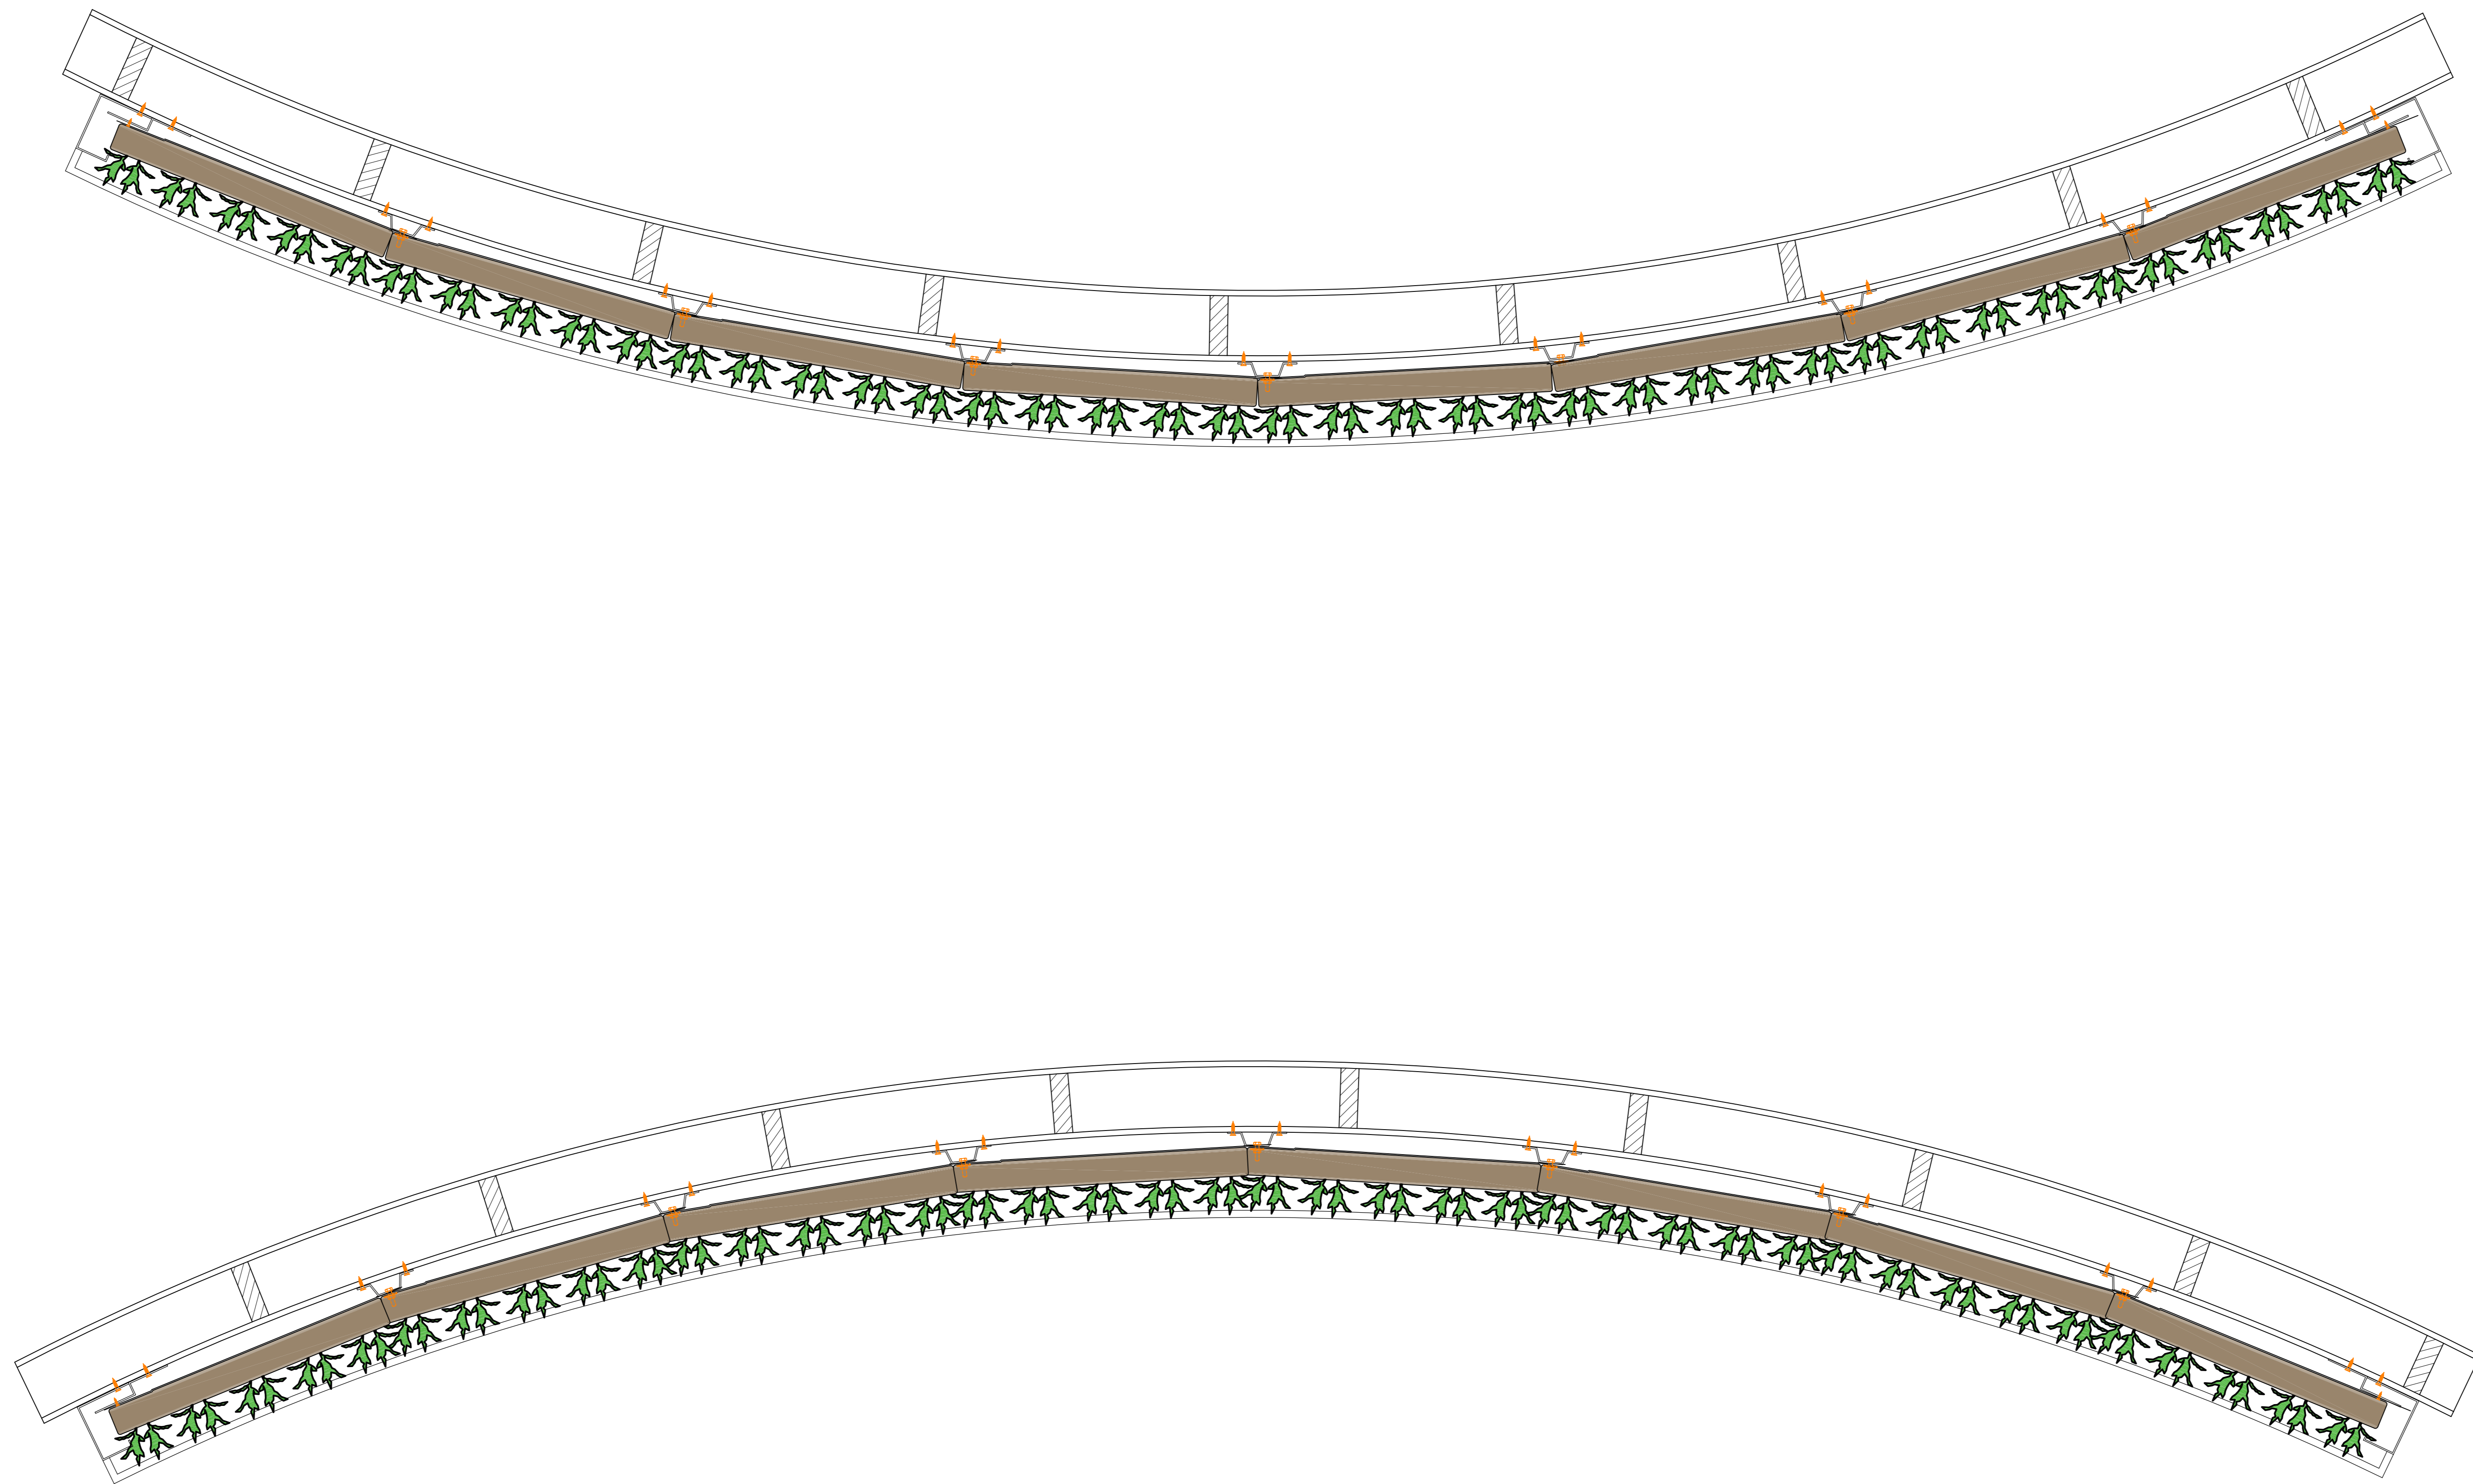

Cradle to Cradle certified

Max. saturated weight

Web-based irrigation system

Warranty Flexipanel

sempergreen wall
www.sempergreenwall.com

Description
SemperGreenwall
Outdoor

Scale
1:20 / 1:5

Size
A3

Size
A3

Date
25/01/2021

Drawing no.
SGWO-H02

View A

View B

Cradle to Cradle certified

Max. saturated weight

Web-based irrigation system

Warranty Flexipanel

A

Detail 2
1:8

Detail 1
1:8

Description
SemperGreenwall
Outdoor corner details

Scale
1:20 / 1:8

Size
A3

Date
25/01/2021

Drawing no.
SGWO-H03

Cradle to Cradle certified

Max. saturated weight

Web-based irrigation system

Warranty Flexipanel

Description
SemperGreenwall
Outdoor curved wall

Scale
1:20

Size
A3