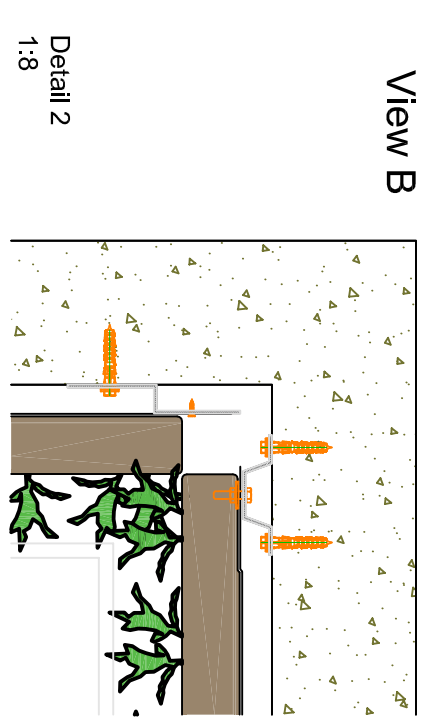

Front view

Section B-B

Section A-A

Cradle to Cradle certified

Max. saturated weight

Web-based irrigation system

Warranty Flexipanel

Description	SemperGreenwall Outdoor
Scale	1:20 / 1:8
Size	Letter
Date	19/05/2021
Drawing no.	SGWO-S01

Cradle to Cradle certified

Max. saturated weight

Web-based irrigation system

Warranty Flexipanel

Description
SemperGreenwall
Outdoor window/door details

Scale
1:20 / 1:8

Size
Letter

Date
19/05/2021

Drawing no.
SGWO-S02

www.sempergreenwall.com

View A

View B

Cradle to Cradle certified

Max. saturated weight

Web-based irrigation system

Warranty Flexipanel

Description
SemperGreenwall
Outdoor corner details

Scale
1:20 / 1:8

Size
Letter

Date
19/05/2021

Drawing no.
SGWO-S03

www.sempergreenwall.com

Cradle to Cradle certified

Max. saturated weight