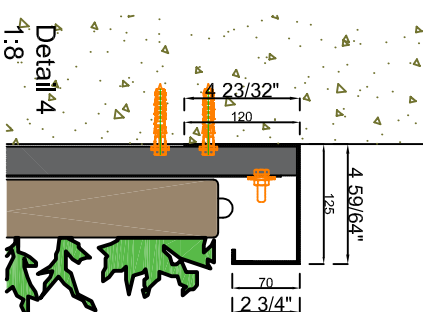

Front view

Section B-B

Section A-A

Cradle to Cradle certified

Max. saturated weight

Web-based irrigation system

Warranty Flexipanel

Description	SemperGreenwall Outdoor
Scale	1:20 / 1:8
Size	Letter
Date	19/05/2021
Drawing no.	SGWO-S01

Cradle to Cradle certified

Max. saturated weight

Web-based irrigation system

Warranty Flexipanel

Description
SemperGreenwall
Outdoor window/door details

Scale
1:20 / 1:8

Size
Letter

Date
19/05/2021

Drawing no.
SGWO-S02

www.sempergreenwall.com

View A

View B

Cradle to Cradle certified

Max. saturated weight

Web-based irrigation system

Warranty Flexipanel

Description
SemperGreenwall
Outdoor corner details

Scale
1:20 / 1:8

Size
Letter

Date
19/05/2021

Drawing no.
SGWO-S03

www.sempergreenwall.com

Cradle to Cradle certified

Max. saturated weight