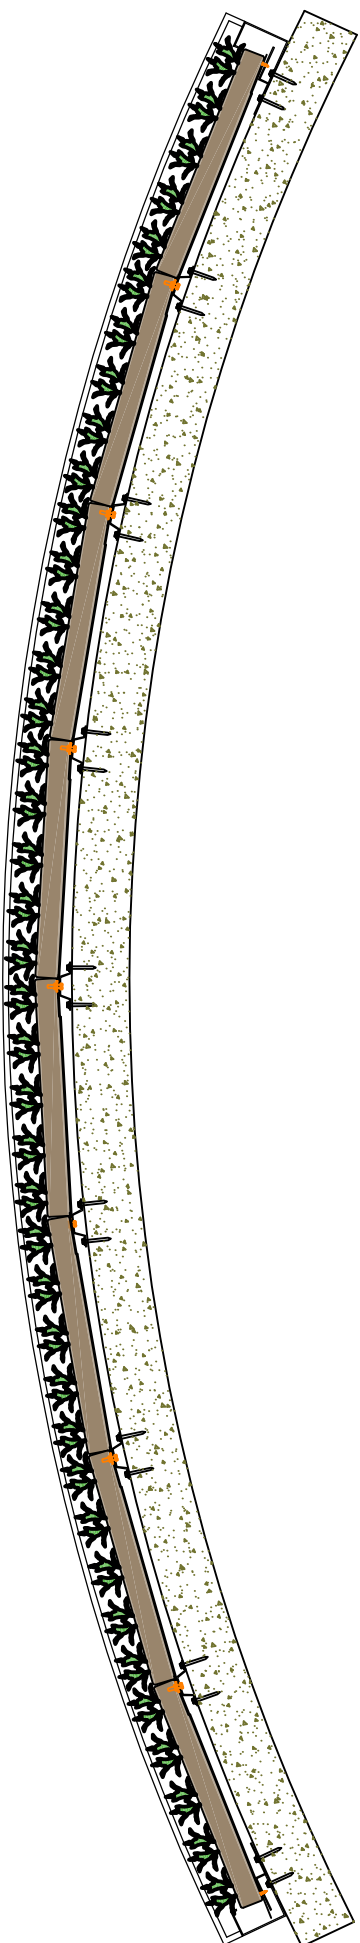

Front view

Section B-B

Section A-A

Cradle to Cradle certified

Max. saturated weight

Web-based irrigation system

Warranty Flexipanel

Description	SemperGreenwall Outdoor
Scale	1:20 / 1:8
Size	Letter
Date	19/05/2021
Drawing no.	SGWO-S01

Cradle to Cradle certified

Max. saturated weight

Web-based irrigation system

Warranty Flexipanel

Description
SemperGreenwall
Outdoor window/door details

Scale
1:20 / 1:8

Size
Letter

Date
19/05/2021

Description
SemperGreenwall
Outdoor corner details

Scale
1:20 / 1:8

Size
Letter

Date
19/05/2021

Drawing no.
SGWO-S03

www.sempergreenwall.com

Cradle to Cradle certified

Max. saturated weight

Web-based irrigation system

Warranty Flexipanel

Description
SemperGreenwall
Outdoor curved wall

Scale
1:20

Size
Letter

Date
19/05/2021

Drawing no.
SGWO-S04

www.sempergreenwall.com