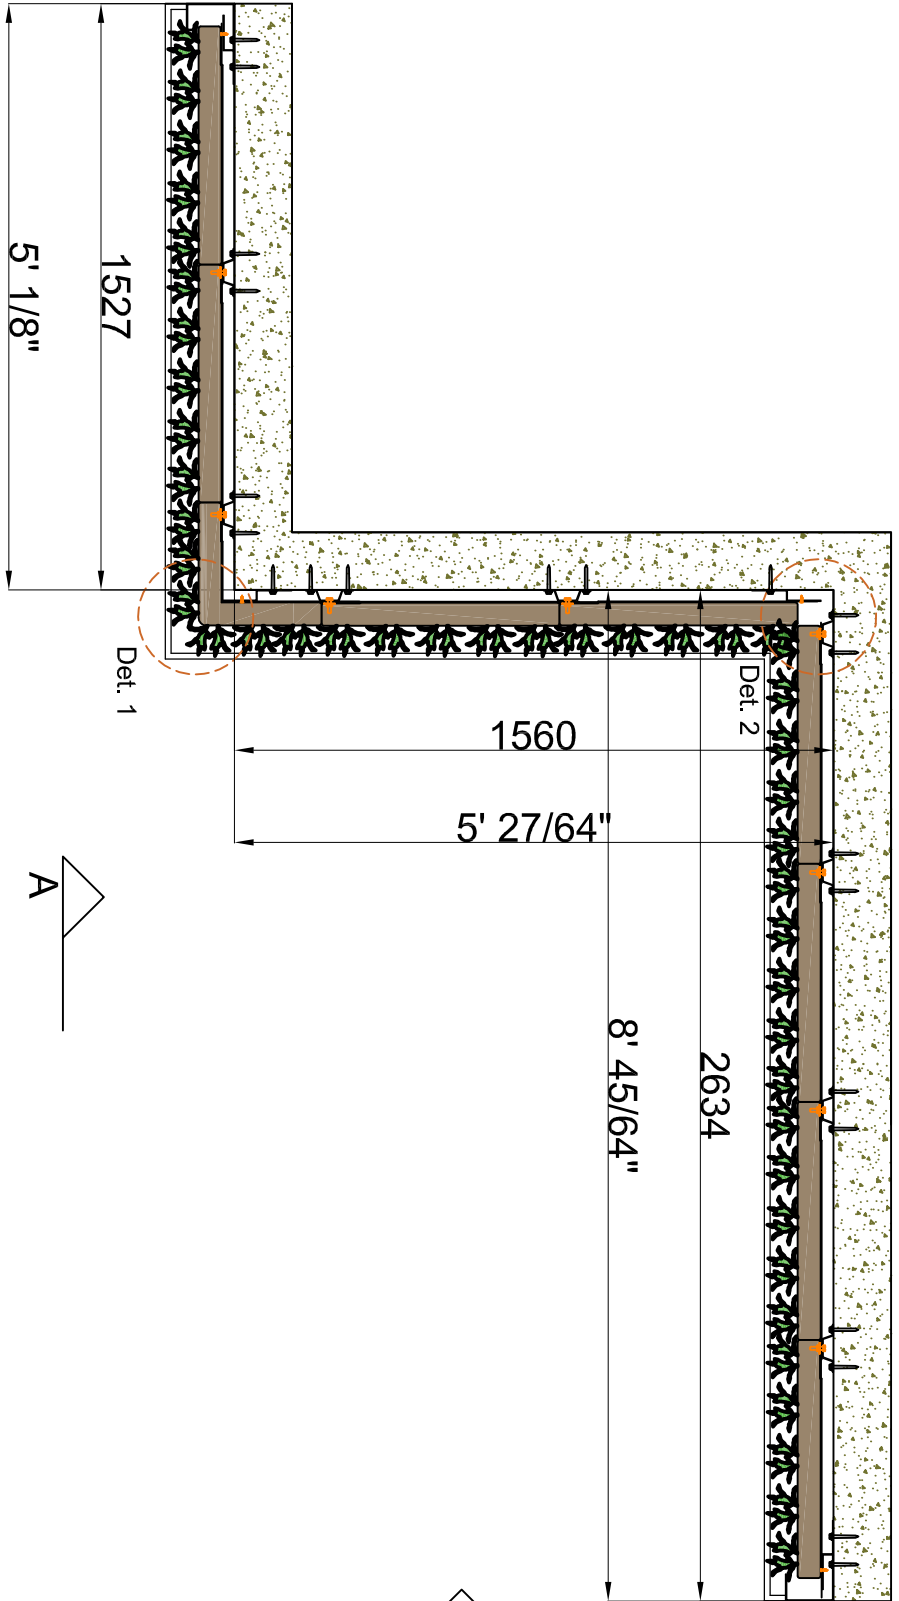

Front view

Section B-B

Section A-A

Cradle to Cradle certified

Max. saturated weight

Web-based irrigation system

Warranty Flexipanel

Description	SemperGreenwall Outdoor
Scale	1:20 / 1:8
Size	Letter
Date	19/05/2021
Drawing no.	SGWO-S01

Drawing no.
SGWO-S02

www.sempergreenwall.com

View A

View B

Cradle to Cradle certified

Max. saturated weight

Web-based irrigation system

Warranty Flexipanel

Description
SemperGreenwall
Outdoor corner details

Scale
1:20 / 1:8

Size
Letter

Date
19/05/2021

Drawing no.
SGWO-S03

www.sempergreenwall.com

Cradle to Cradle certified

Max. saturated weight

Web-based irrigation system

Warranty Flexipanel

Description
SemperGreenwall
Outdoor curved wall

Scale
1:20

Size
Letter

Date
19/05/2021

Drawing no.
SGWO-S04

www.sempergreenwall.com