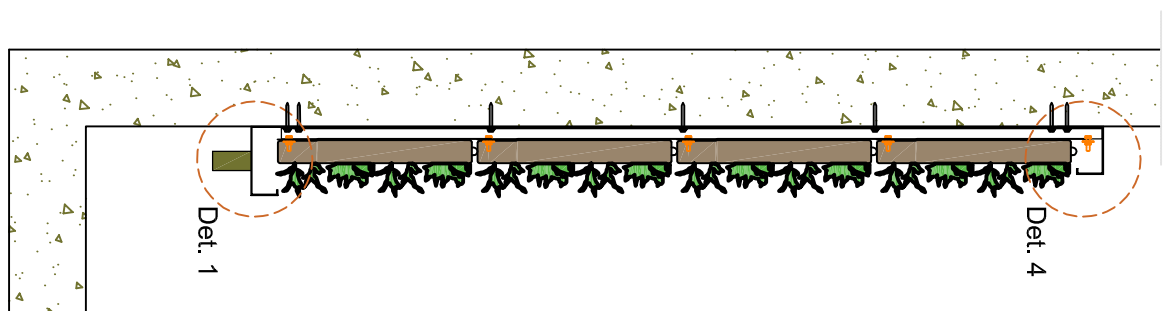

Front view

Section B-B

Section A-A

Cradle to Cradle certified

Max. saturated weight

Web-based irrigation system

Warranty Flexipanel

Description	SemperGreenwall Outdoor
Scale	1:20 / 1:8
Size	Letter
Date	19/05/2021
Drawing no.	SGWO-S01

Cradle to Cradle certified

Max. saturated weight

Web-based irrigation system

Warranty Flexipanel

Description
SemperGreenwall
Outdoor window/door details

Scale
1:20 / 1:8

Size
Letter

Date
19/05/2021

Drawing no.
SGWO-S02

www.sempergreenwall.com

View A

View B

Cradle to Cradle certified

Max. saturated weight

Web-based irrigation system

Warranty Flexipanel

Description
SemperGreenwall
Outdoor corner details

Scale
1:20 / 1:8

Size
Letter

Date
19/05/2021

Drawing no.
SGWO-S03

www.sempergreenwall.com

Cradle to Cradle certified

Max. saturated weight