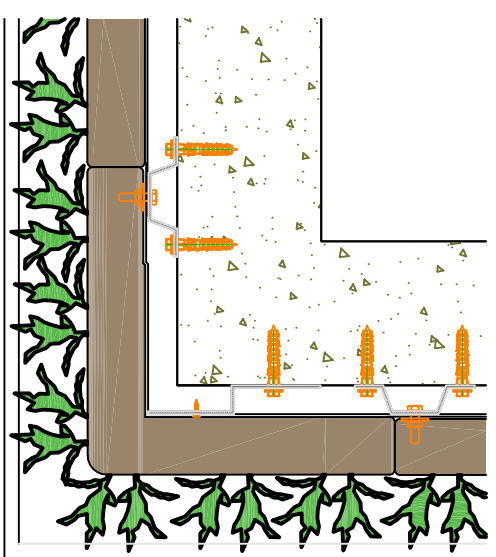

Front view

Section B-B

Section A-A

Cradle to Cradle certified

Max. saturated weight

Web-based irrigation system

Warranty Flexipanel

Description	SemperGreenwall Outdoor
Scale	1:20 / 1:8
Size	Letter
Date	19/05/2021
Drawing no.	SGWO-S01

Drawing no.
SGWO-S02

www.sempergreenwall.com

View A

View B

Cradle to Cradle certified

Max. saturated weight

Web-based irrigation system

Warranty Flexipanel

Description
SemperGreenwall
Outdoor corner details

Scale
1:20 / 1:8

Size
Letter

Date
19/05/2021

Drawing no.
SGWO-S03

www.sempergreenwall.com

Cradle to Cradle certified

Max. saturated weight

Web-based irrigation system

Warranty Flexipanel

Description
SemperGreenwall
Outdoor curved wall

Scale
1:20

Size
Letter

Date
19/05/2021

Drawing no.
SGWO-S04

www.sempergreenwall.com