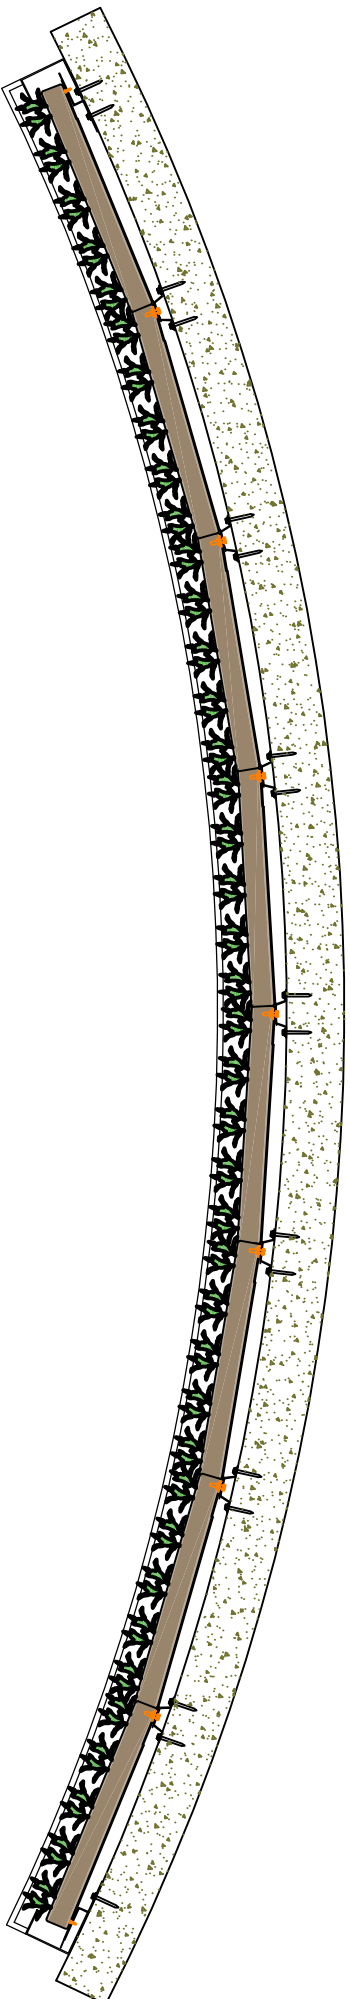

Description
SemperGreenwall
Outdoor curved wall

Scale
1:20

Size
Letter

Date
19/05/2021

Drawing no.
SGWO-S04

www.sempergreenwall.com