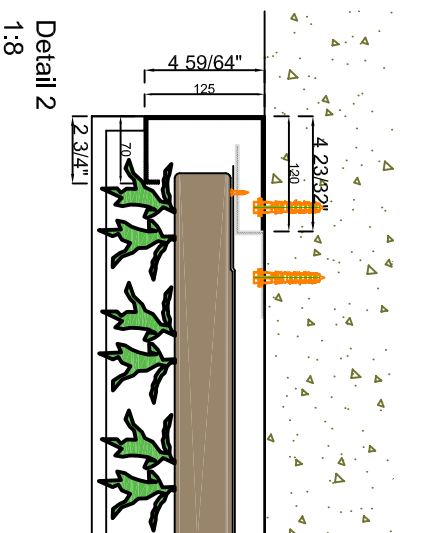

Front view

Section B-B

Section A-A

Cradle to Cradle certified

Max. saturated weight

Web-based irrigation system

Warranty Flexipanel

Description	SemperGreenwall Outdoor
Scale	1:20 / 1:8
Size	Letter
Date	19/05/2021
Drawing no.	SGWO-S01

Cradle to Cradle certified

Max. saturated weight

Web-based irrigation system

Warranty Flexipanel

Description
SemperGreenwall
Outdoor window/door details

Scale
1:20 / 1:8

Size
Letter

Date
19/05/2021

Drawing no.
SGWO-S02

www.sempergreenwall.com

View A

View B

Cradle to Cradle certified

Max. saturated weight

Web-based irrigation system

Warranty Flexipanel

Description
SemperGreenwall
Outdoor corner details

Scale
1:20 / 1:8

Size
Letter

Date
19/05/2021

Drawing no.
SGWO-S03

www.sempergreenwall.com

Cradle to Cradle certified

Max. saturated weight