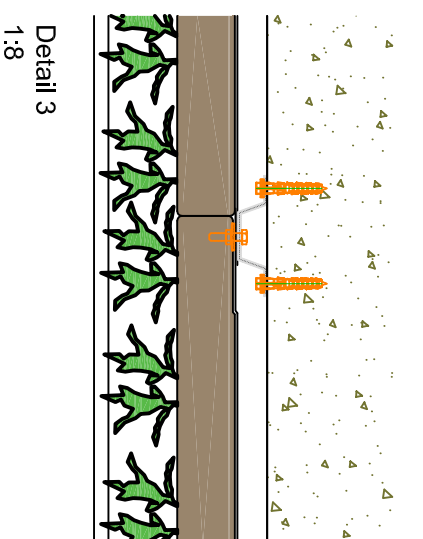

Front view

Section B-B

Section A-A

Cradle to Cradle certified

Max. saturated weight

Web-based irrigation system

Warranty Flexipanel

Description	SemperGreenwall Outdoor
Scale	1:20 / 1:8
Size	Letter
Date	19/05/2021
Drawing no.	SGWO-S01

Cradle to Cradle certified

Max. saturated weight

Web-based irrigation system

Warranty Flexipanel

Description
SemperGreenwall
Outdoor window/door details

Scale
1:20 / 1:8

Size
Letter

Date
19/05/2021

Drawing no.
SGWO-S02

www.sempergreenwall.com

View A

View B

Cradle to Cradle certified

Max. saturated weight

Web-based irrigation system

Warranty Flexipanel

Description
SemperGreenwall
Outdoor corner details

Scale
1:20 / 1:8

Size
Letter

Date
19/05/2021

Drawing no.
SGWO-S03

www.sempergreenwall.com

Cradle to Cradle certified

Max. saturated weight