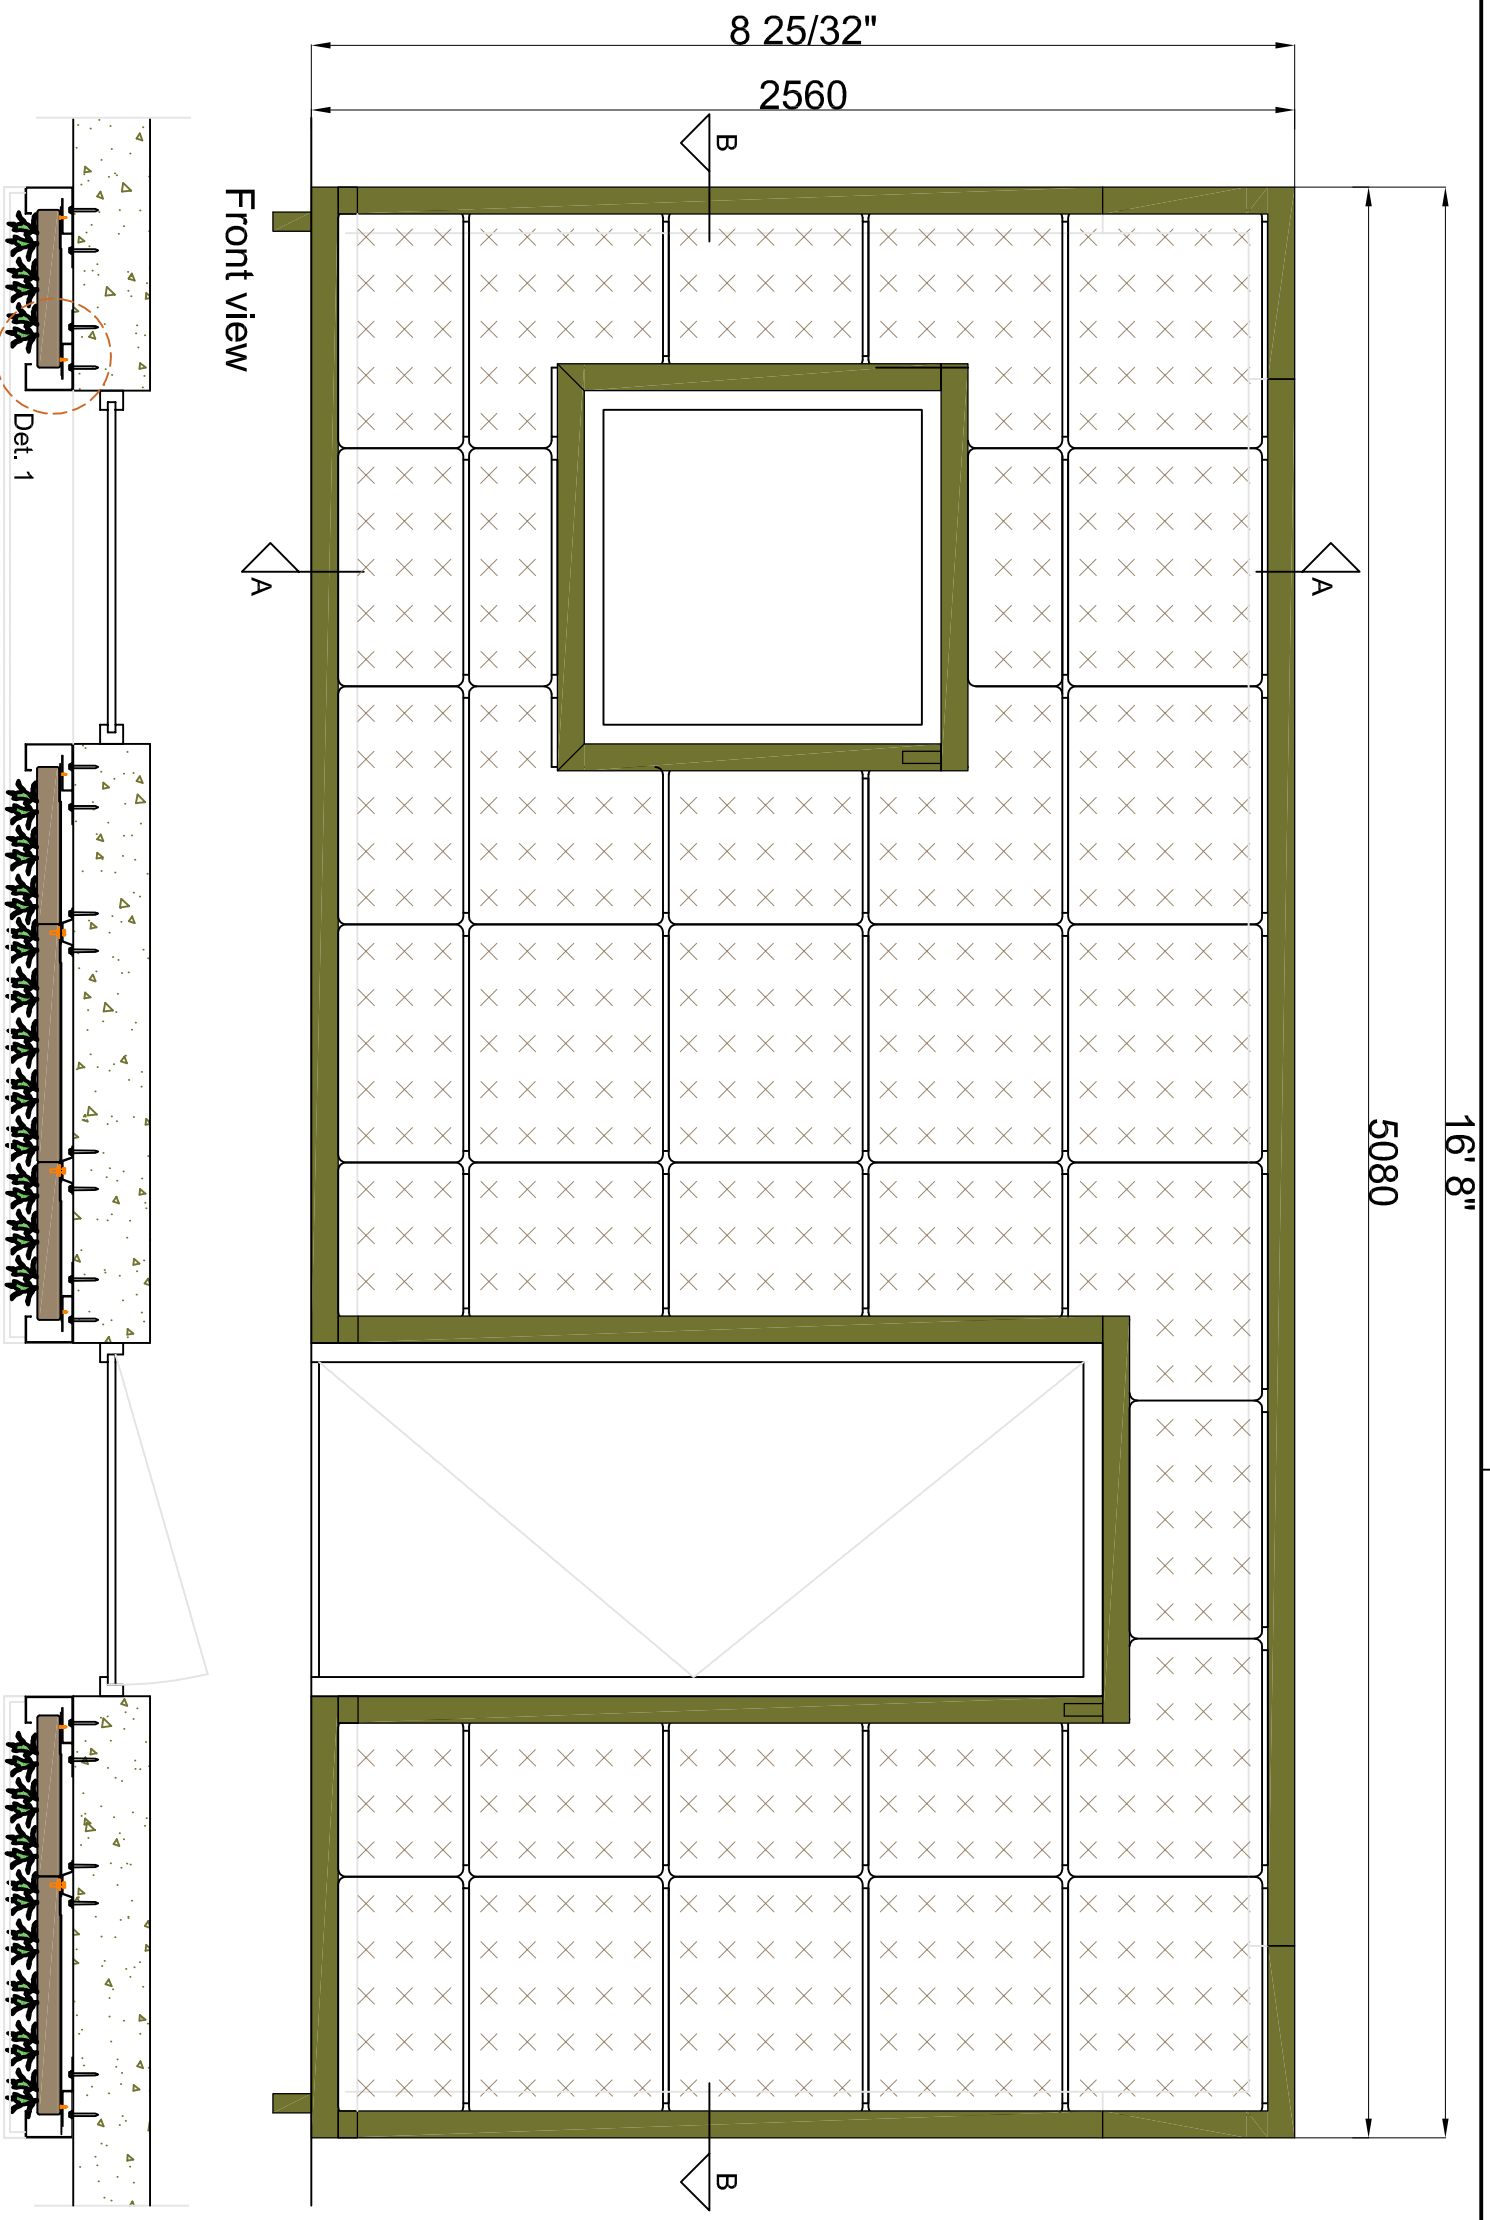

Front view

Section B-B

Section A-A

Cradle to Cradle certified

Max. saturated weight

Web-based irrigation system

Warranty Flexipanel

Description	SemperGreenwall Outdoor
Scale	1:20 / 1:8
Size	Letter
Date	19/05/2021
Drawing no.	SGWO-S01

Cradle to Cradle certified

Max. saturated weight

Web-based irrigation system

Warranty Flexipanel

Description
SemperGreenwall
Outdoor window/door details

Scale
1:20 / 1:8

Size
Letter

Date
19/05/2021

Drawing no.
SGWO-S02

www.sempergreenwall.com

View A

View B

Cradle to Cradle certified

Max. saturated weight

Web-based irrigation system

Warranty Flexipanel

Description
SemperGreenwall
Outdoor corner details

Scale
1:20 / 1:8

Size
Letter

Date
19/05/2021

Drawing no.
SGWO-S03

www.sempergreenwall.com

Cradle to Cradle certified

Max. saturated weight