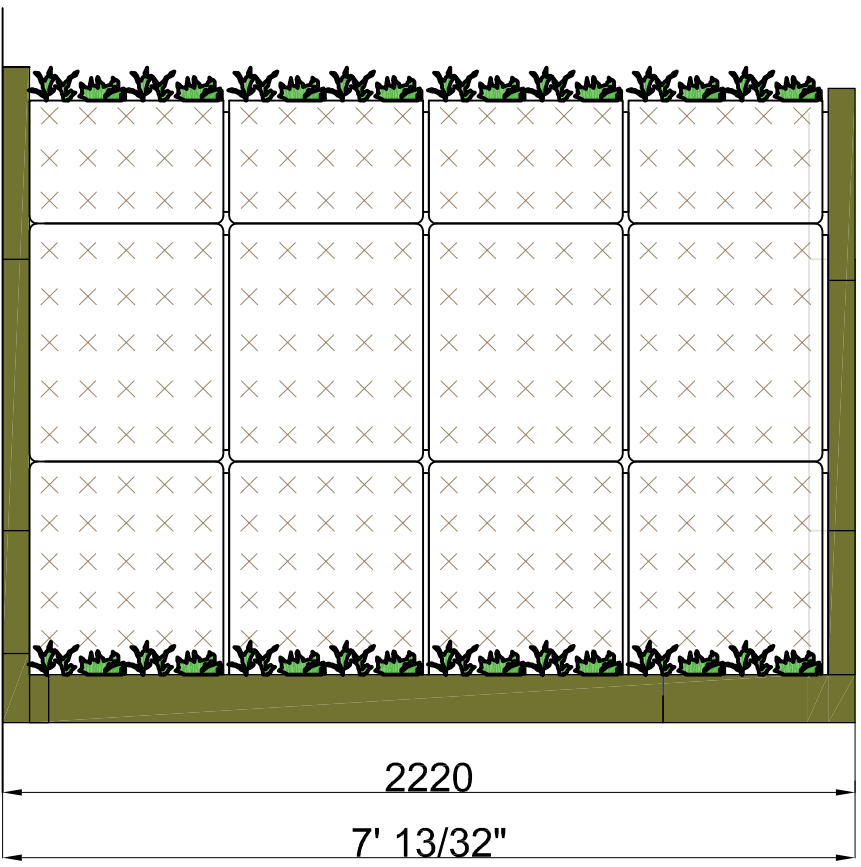

Front view

Section B-B

Section A-A

Cradle to Cradle certified

Max. saturated weight

Web-based irrigation system

Warranty Flexipanel

Description	SemperGreenwall Outdoor
Scale	1:20 / 1:8
Size	Letter
Date	19/05/2021
Drawing no.	SGWO-S01

Cradle to Cradle certified

Max. saturated weight

Web-based irrigation system

Warranty Flexipanel

Description
SemperGreenwall
Outdoor window/door details

Scale
1:20 / 1:8

Size
Letter

Date
19/05/2021

Drawing no.
SGWO-S02

www.sempergreenwall.com

View A

View B

Cradle to Cradle certified

Max. saturated weight

Web-based irrigation system

Warranty Flexipanel

Description
SemperGreenwall
Outdoor corner details

Scale
1:20 / 1:8

Size
Letter

Date
19/05/2021

Drawing no.
SGWO-S03

www.sempergreenwall.com

Cradle to Cradle certified

Max. saturated weight