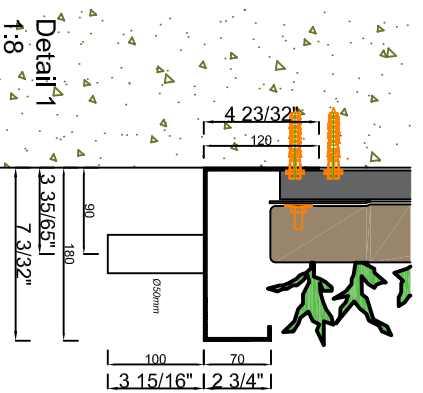

Front view

Section B-B

Section A-A

Cradle to Cradle certified

Max. saturated weight

Web-based irrigation system

Warranty Flexipanel

Description	SemperGreenwall Outdoor
Scale	1:20 / 1:8
Size	Letter
Date	19/05/2021
Drawing no.	SGWO-S01

Cradle to Cradle certified

Max. saturated weight

Web-based irrigation system

Warranty Flexipanel

Description
SemperGreenwall
Outdoor window/door details

Scale
1:20 / 1:8

Size
Letter

Date
19/05/2021

Drawing no.
SGWO-S02

www.sempergreenwall.com

View A

View B

Cradle to Cradle certified

Max. saturated weight

Web-based irrigation system

Warranty Flexipanel

Description
SemperGreenwall
Outdoor corner details

Scale
1:20 / 1:8

Size
Letter

Date
19/05/2021

Drawing no.
SGWO-S03

www.sempergreenwall.com

Cradle to Cradle certified

Max. saturated weight