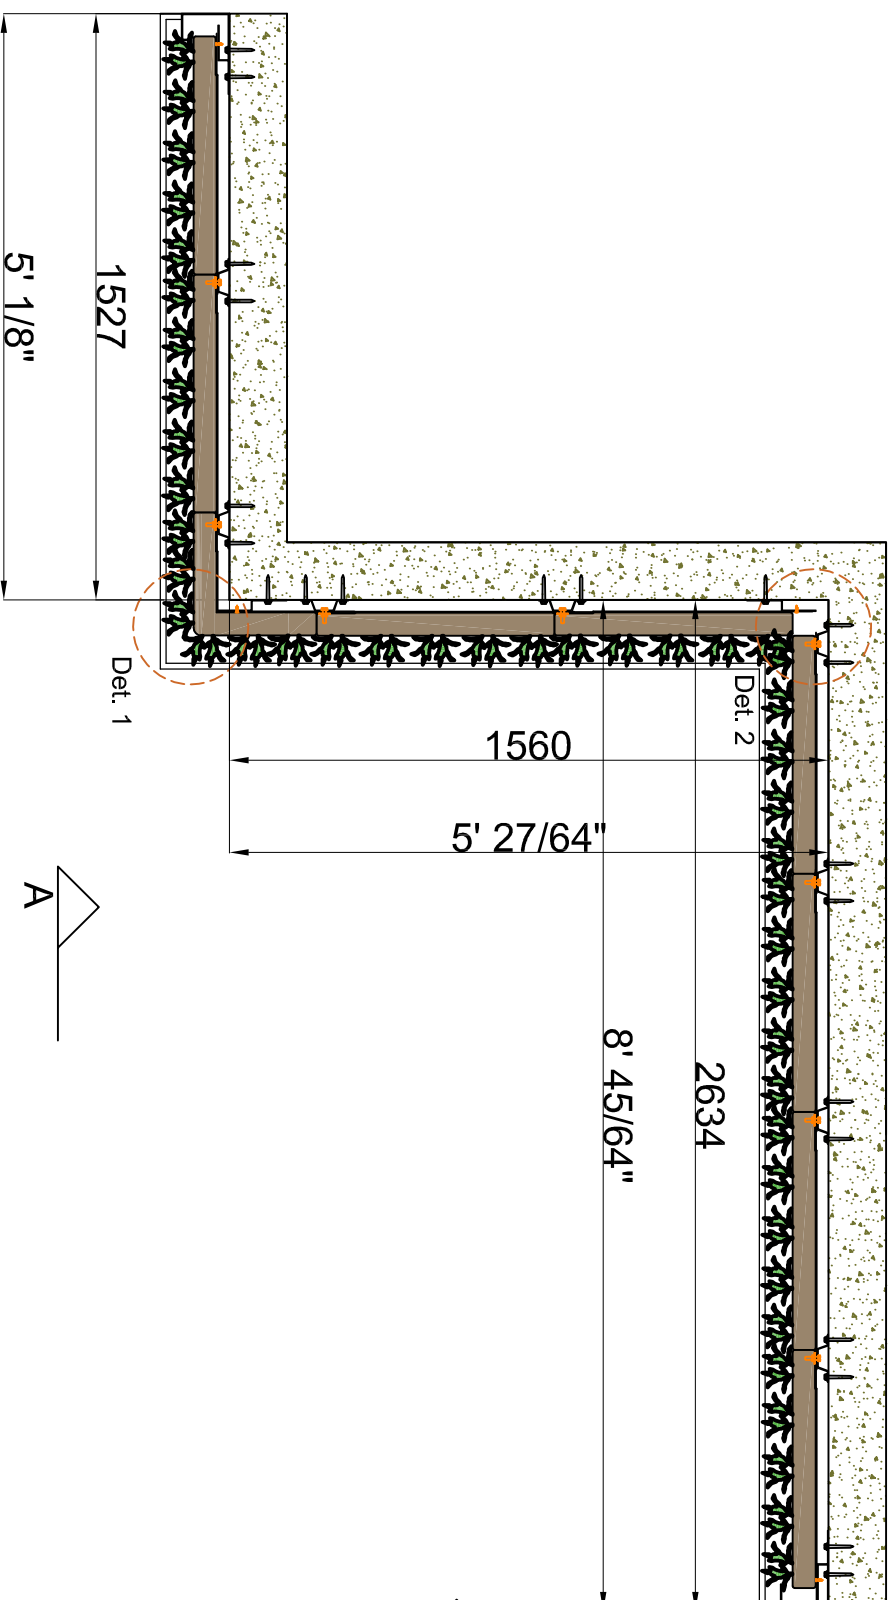

Front view

Section B-B

Section A-A

Cradle to Cradle certified

Max. saturated weight

Web-based irrigation system

Warranty Flexipanel

<b>Description</b>	SemperGreenwall Outdoor
<b>Scale</b>	1:20 / 1:8
<b>Size</b>	Letter
<b>Date</b>	19/05/2021
<b>Drawing no.</b>	SGWO-S01

Cradle to Cradle certified

Max. saturated weight

Web-based irrigation system

Warranty Flexipanel

**Description**  
SemperGreenwall  
Outdoor window/door details

**Scale**  
1:20 / 1:8

**Size**  
Letter

**Date**  
19/05/2021

**Drawing no.**  
SGWO-S02

View A

View B

B

Detail 2  
1:8

Detail 1  
1:8

Cradle to Cradle certified

Max. saturated weight

Web-based irrigation system

Warranty Flexipanel

**Description**  
SemperGreenwall  
Outdoor corner details

**Scale**  
1:20 / 1:8

**Size**  
Letter

**Date**  
19/05/2021

**Drawing no.**  
SGWO-S03

Cradle to Cradle certified