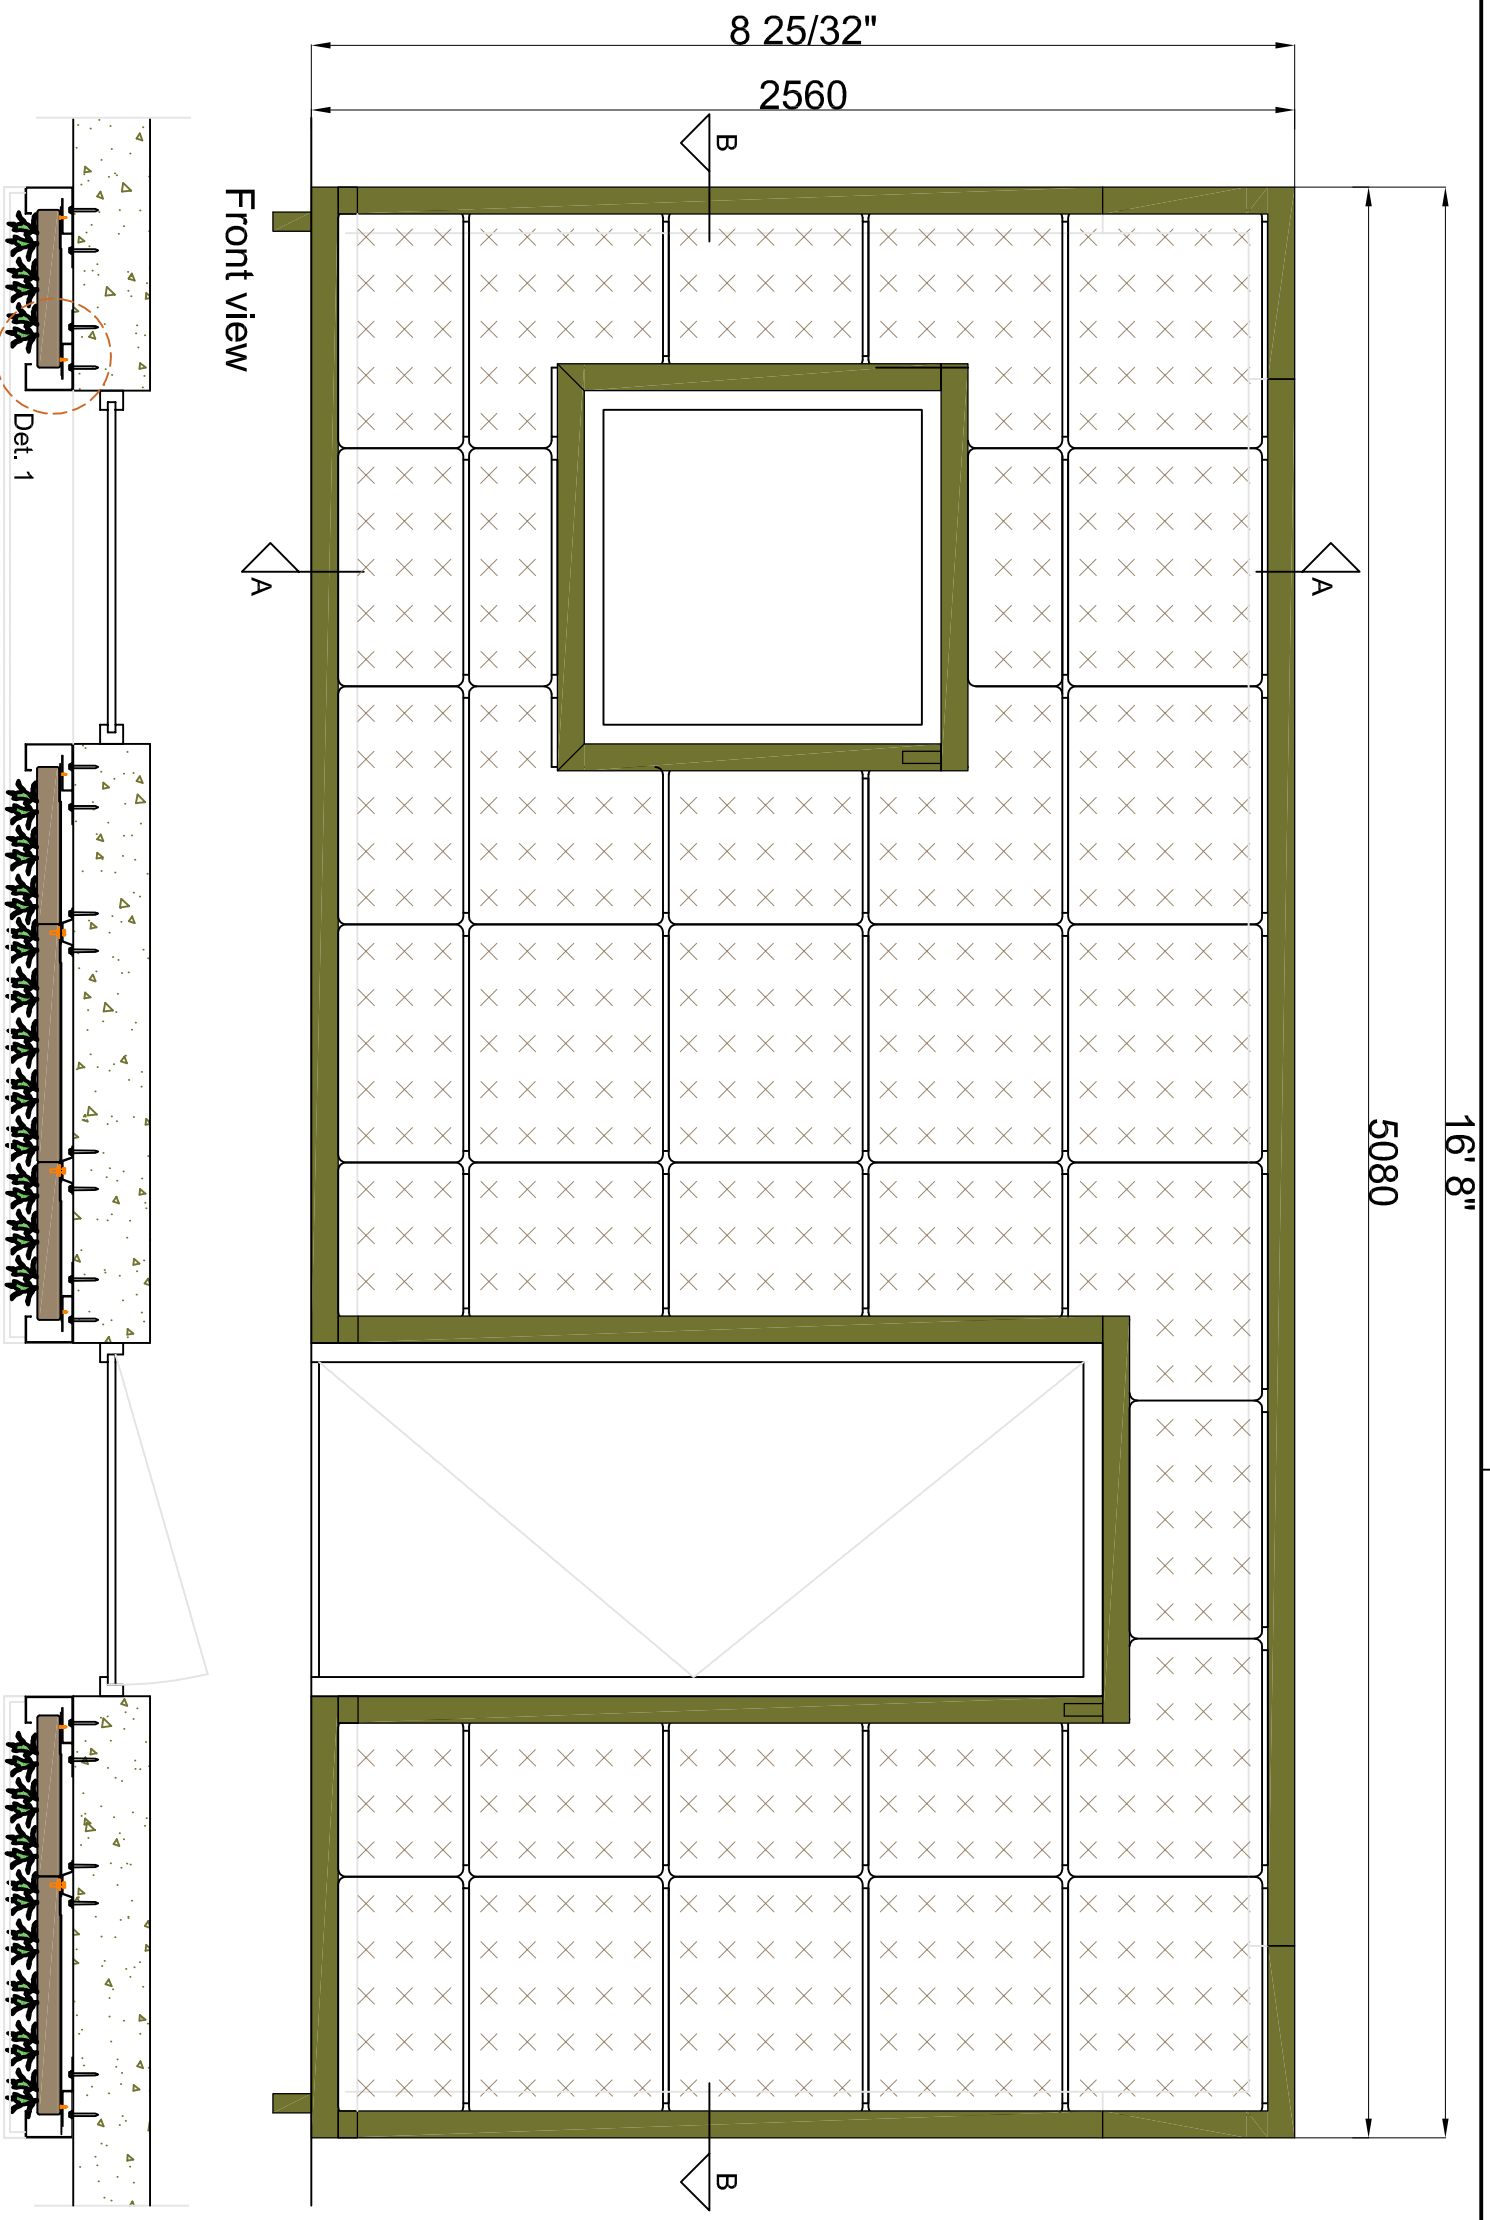

Front view

Section B-B

Section A-A

Cradle to Cradle certified

Max. saturated weight

Web-based irrigation system

Warranty Flexipanel

<b>Description</b>	SemperGreenwall Outdoor
<b>Scale</b>	1:20 / 1:8
<b>Size</b>	Letter
<b>Date</b>	19/05/2021
<b>Drawing no.</b>	SGWO-S01

Cradle to Cradle certified

Max. saturated weight

Web-based irrigation system

Warranty Flexipanel

**Description**  
SemperGreenwall  
Outdoor window/door details

**Scale**  
1:20 / 1:8

**Size**  
Letter

**Date**  
19/05/2021

**Drawing no.**  
SGWO-S02

View A

View B

B

Detail 2  
1:8

Detail 1  
1:8

Cradle to Cradle certified

Max. saturated weight

Web-based irrigation system

Warranty Flexipanel

**Description**  
SemperGreenwall  
Outdoor corner details

**Scale**  
1:20 / 1:8

**Size**  
Letter

**Date**  
19/05/2021

**Drawing no.**  
SGWO-S03

Cradle to Cradle certified