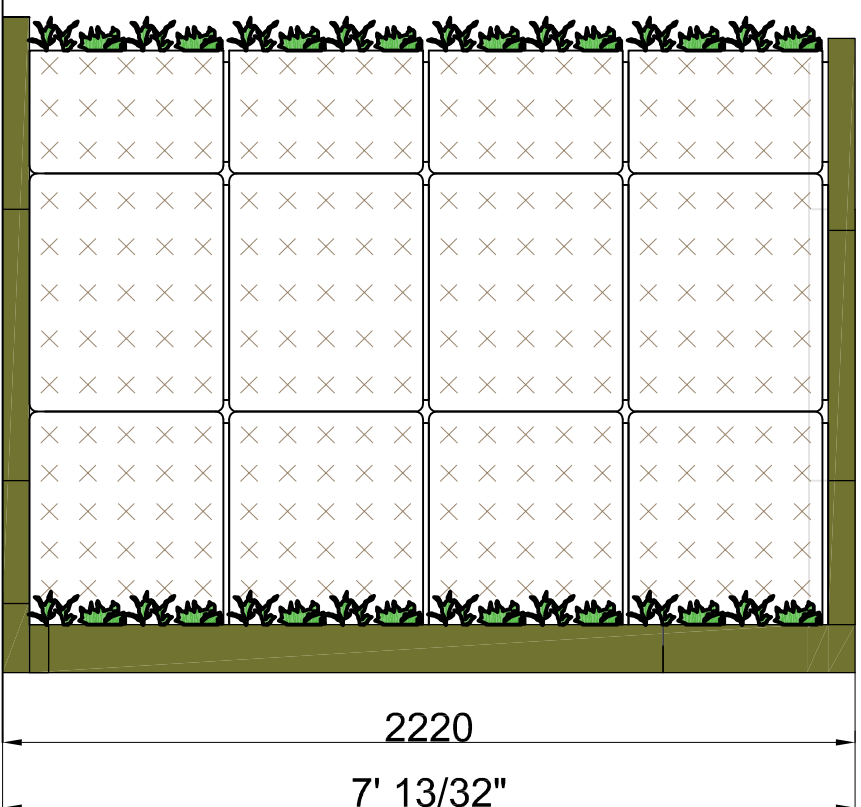

Front view

Section B-B

Section A-A

Cradle to Cradle certified

Max. saturated weight

Web-based irrigation system

Warranty Flexipanel

<b>Description</b>	SemperGreenwall Outdoor
<b>Scale</b>	1:20 / 1:8
<b>Size</b>	Letter
<b>Date</b>	19/05/2021
<b>Drawing no.</b>	SGWO-S01

Cradle to Cradle certified

Max. saturated weight

Web-based irrigation system

Warranty Flexipanel

**Description**  
SemperGreenwall  
Outdoor window/door details

**Scale**  
1:20 / 1:8

**Size**  
Letter

**Date**  
19/05/2021

**Drawing no.**  
SGWO-S02

View A

View B

B

Detail 2  
1:8

Detail 1  
1:8

Cradle to Cradle certified

Max. saturated weight

Web-based irrigation system

Warranty Flexipanel

**Description**  
SemperGreenwall  
Outdoor corner details

**Scale**  
1:20 / 1:8

**Size**  
Letter

**Date**  
19/05/2021

**Drawing no.**  
SGWO-S03

Cradle to Cradle certified