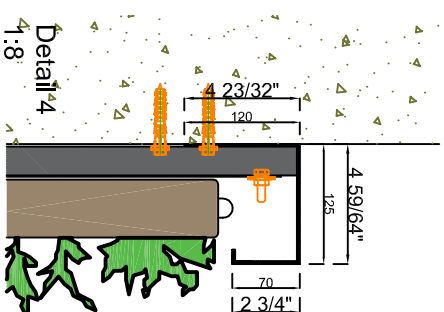

Front view

Section B-B

Section A-A

Cradle to Cradle certified

Max. saturated weight

Web-based irrigation system

Warranty Flexipanel

<b>Description</b>	SemperGreenwall Outdoor
<b>Scale</b>	1:20 / 1:8
<b>Size</b>	Letter
<b>Date</b>	19/05/2021
<b>Drawing no.</b>	SGWO-S01

Cradle to Cradle certified

Max. saturated weight

Web-based irrigation system

Warranty Flexipanel

**Description**  
SemperGreenwall  
Outdoor window/door details

**Scale**  
1:20 / 1:8

**Size**  
Letter

**Date**  
19/05/2021

**Drawing no.**  
SGWO-S02

View A

View B

B

Detail 2  
1:8

Detail 1  
1:8

Cradle to Cradle certified

Max. saturated weight