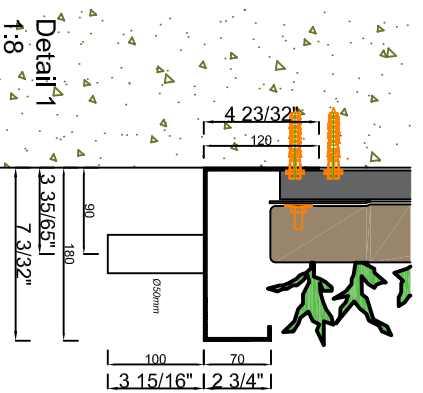

Front view

Section B-B

Section A-A

Cradle to Cradle certified

Max. saturated weight

Web-based irrigation system

Warranty Flexipanel

<b>Description</b>	SemperGreenwall Outdoor
<b>Scale</b>	1:20 / 1:8
<b>Size</b>	Letter
<b>Date</b>	19/05/2021
<b>Drawing no.</b>	SGWO-S01

Cradle to Cradle certified

Max. saturated weight

Web-based irrigation system

Warranty Flexipanel

**Description**  
SemperGreenwall  
Outdoor window/door details

**Scale**  
1:20 / 1:8

**Size**  
Letter

**Date**  
19/05/2021

**Drawing no.**  
SGWO-S02

View A

View B

B

Detail 2  
1:8

Detail 1  
1:8

Cradle to Cradle certified

Max. saturated weight