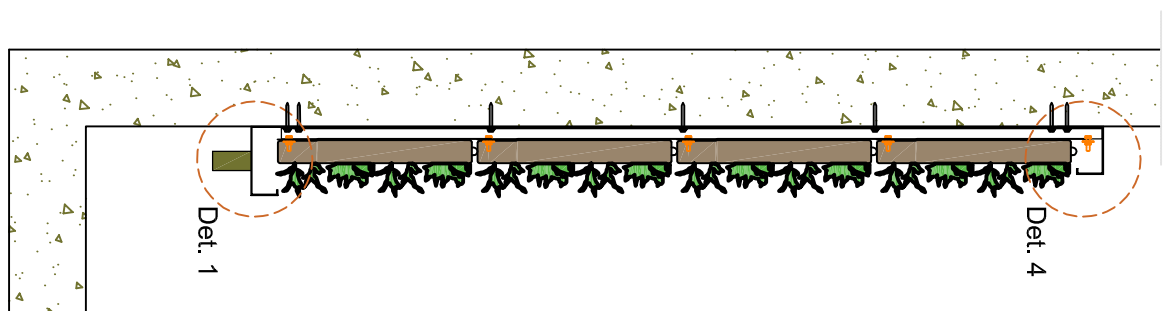

Front view

Section B-B

Section A-A

Cradle to Cradle certified

Max. saturated weight

Web-based irrigation system

Warranty Flexipanel

<b>Description</b>	SemperGreenwall Outdoor
<b>Scale</b>	1:20 / 1:8
<b>Size</b>	Letter
<b>Date</b>	19/05/2021
<b>Drawing no.</b>	SGWO-S01

Cradle to Cradle certified

Max. saturated weight

Web-based irrigation system

Warranty Flexipanel

**Description**  
SemperGreenwall  
Outdoor window/door details

**Scale**  
1:20 / 1:8

**Size**  
Letter

**Date**  
19/05/2021

**Drawing no.**  
SGWO-S02

View A

View B

B

Detail 2  
1:8

Detail 1  
1:8

Cradle to Cradle certified

Max. saturated weight

Web-based irrigation system

Warranty Flexipanel

**Description**  
SemperGreenwall  
Outdoor corner details

**Scale**  
1:20 / 1:8

**Size**  
Letter

**Date**  
19/05/2021

**Drawing no.**  
SGWO-S03

Cradle to Cradle certified