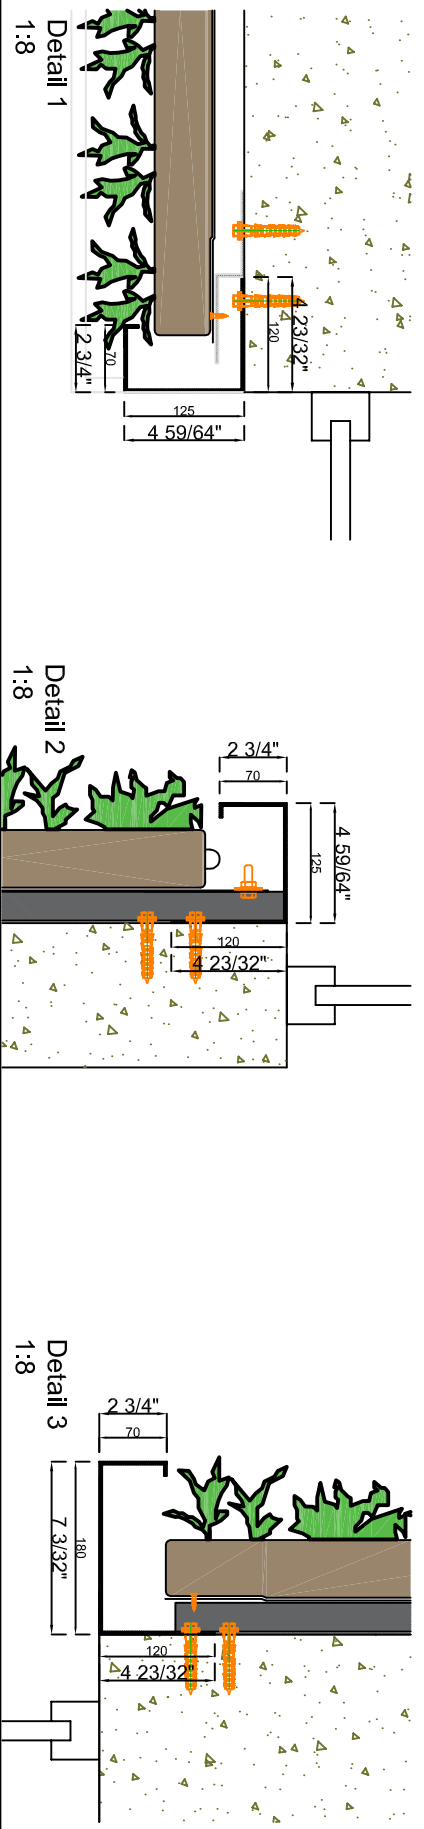

Front view

Section B-B

Section A-A

Cradle to Cradle certified

Max. saturated weight

Web-based irrigation system

Warranty Flexipanel

<b>Description</b>	SemperGreenwall Outdoor
<b>Scale</b>	1:20 / 1:8
<b>Size</b>	Letter
<b>Date</b>	19/05/2021
<b>Drawing no.</b>	SGWO-S01

Cradle to Cradle certified

Max. saturated weight

Web-based irrigation system

Warranty Flexipanel

**Description**  
SemperGreenwall  
Outdoor window/door details

**Scale**  
1:20 / 1:8

**Size**  
Letter

**Date**  
19/05/2021

**Drawing no.**  
SGWO-S02

View A

View B

B

Detail 2  
1:8

Detail 1  
1:8

Cradle to Cradle certified

Max. saturated weight

Web-based irrigation system

Warranty Flexipanel

**Description**  
SemperGreenwall  
Outdoor corner details

**Scale**  
1:20 / 1:8

**Size**  
Letter

**Date**  
19/05/2021

**Drawing no.**  
SGWO-S03

Cradle to Cradle certified