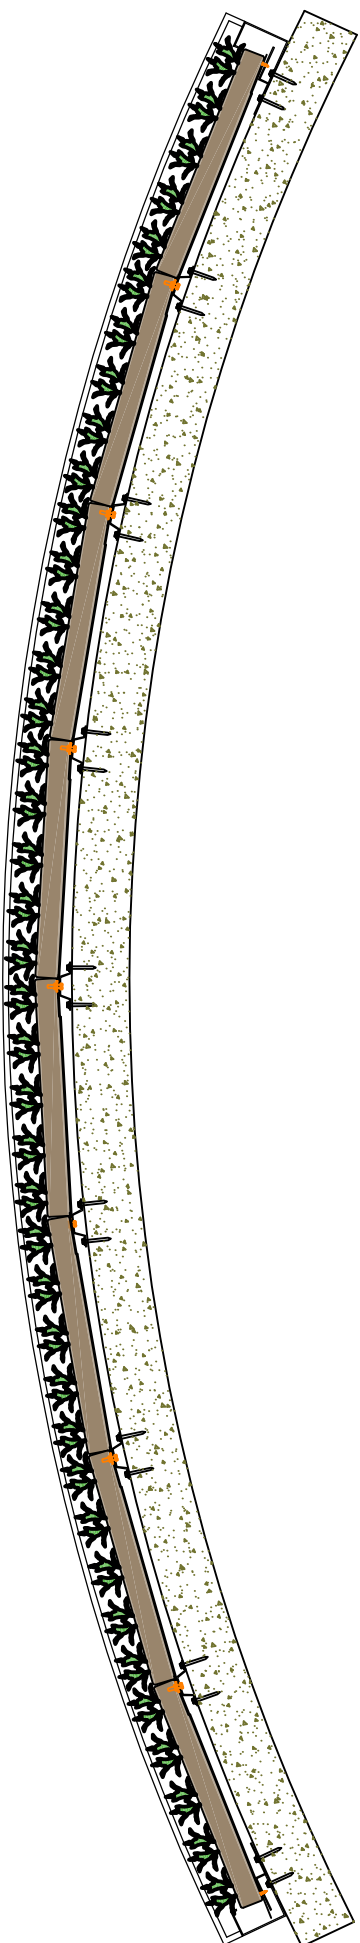

Front view

Section B-B

Section A-A

Cradle to Cradle certified

Max. saturated weight

Web-based irrigation system

Warranty Flexipanel

<b>Description</b>	SemperGreenwall Outdoor
<b>Scale</b>	1:20 / 1:8
<b>Size</b>	Letter
<b>Date</b>	19/05/2021
<b>Drawing no.</b>	SGWO-S01

Cradle to Cradle certified

Max. saturated weight

Web-based irrigation system

Warranty Flexipanel

**Description**  
SemperGreenwall  
Outdoor window/door details

**Scale**  
1:20 / 1:8

**Size**  
Letter

**Date**  
19/05/2021

**Drawing no.**  
SGWO-S02

View A

View B

B

Detail 2  
1:8

Detail 1  
1:8

Cradle to Cradle certified

Max. saturated weight

Web-based irrigation system

Warranty Flexipanel

**Description**  
SemperGreenwall  
Outdoor corner details

**Scale**  
1:20 / 1:8

**Size**  
Letter

**Date**  
19/05/2021

**Drawing no.**  
SGWO-S03

Cradle to Cradle certified