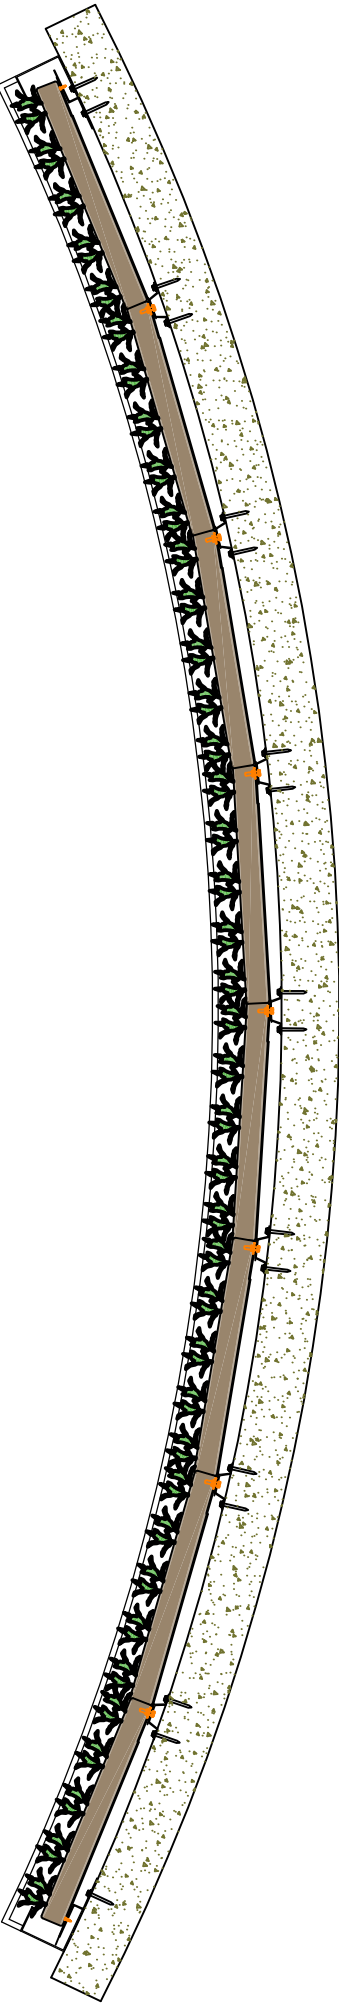

Description
SemperGreenwall
Outdoor curved wall

Scale
1:20

Size
Letter

Date
19/05/2021

Drawing no.
SGWO-S04