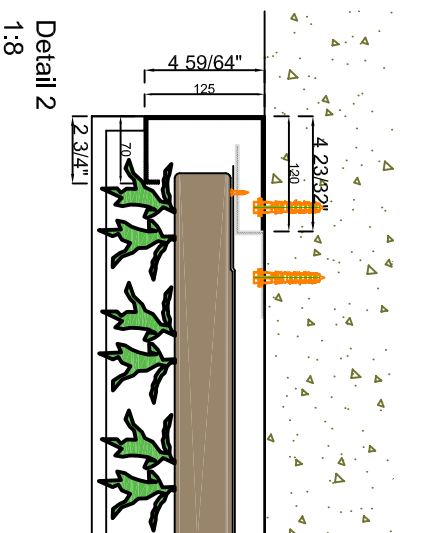

Front view

Section B-B

Section A-A

Cradle to Cradle certified

Max. saturated weight

Web-based irrigation system

Warranty Flexipanel

<b>Description</b>	SemperGreenwall Outdoor
<b>Scale</b>	1:20 / 1:8
<b>Size</b>	Letter
<b>Date</b>	19/05/2021
<b>Drawing no.</b>	SGWO-S01

Cradle to Cradle certified

Max. saturated weight

Web-based irrigation system

Warranty Flexipanel

**Description**  
SemperGreenwall  
Outdoor window/door details

**Scale**  
1:20 / 1:8

**Size**  
Letter

**Date**  
19/05/2021

**Drawing no.**  
SGWO-S02

View A

View B

B

Detail 2  
1:8

Detail 1  
1:8

Cradle to Cradle certified

Max. saturated weight