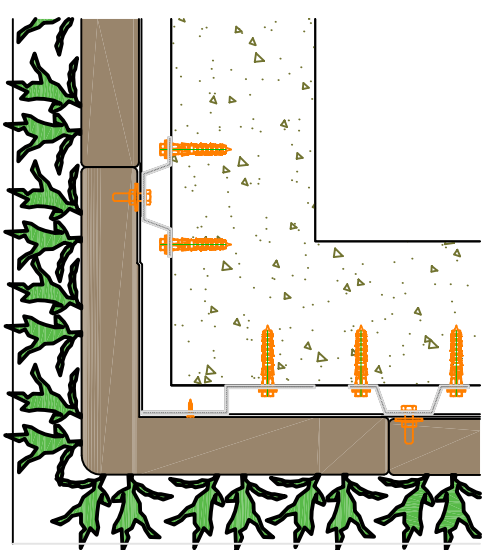

Front view

Section B-B

Section A-A

Cradle to Cradle certified

Max. saturated weight

Web-based irrigation system

Warranty Flexipanel

<b>Description</b>	SemperGreenwall Outdoor
<b>Scale</b>	1:20 / 1:8
<b>Size</b>	Letter
<b>Date</b>	19/05/2021
<b>Drawing no.</b>	SGWO-S01

**Drawing no.**  
SGWO-S02

View A

View B

B

Detail 2  
1:8

Detail 1  
1:8

Cradle to Cradle certified

Max. saturated weight

Web-based irrigation system

Warranty Flexipanel

**Description**  
SemperGreenwall  
Outdoor corner details

**Scale**  
1:20 / 1:8

**Size**  
Letter

**Date**  
19/05/2021

**Drawing no.**  
SGWO-S03

Cradle to Cradle certified

Max. saturated weight

Web-based irrigation system

Warranty Flexipanel

**Description**  
SemperGreenwall  
Outdoor curved wall

**Scale**  
1:20

**Size**  
Letter

**Date**  
19/05/2021

**Drawing no.**  
SGWO-S04