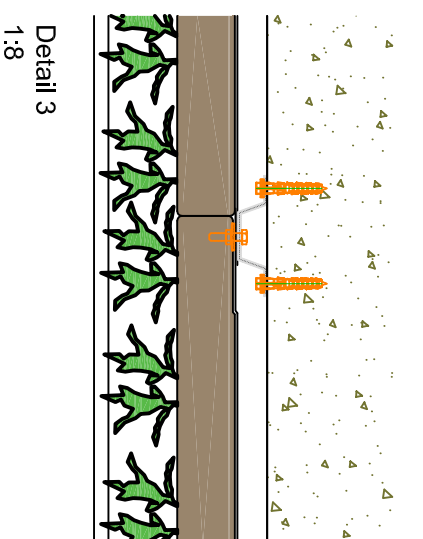

Front view

Section B-B

Section A-A

Cradle to Cradle certified

Max. saturated weight

Web-based irrigation system

Warranty Flexipanel

<b>Description</b>	SemperGreenwall Outdoor
<b>Scale</b>	1:20 / 1:8
<b>Size</b>	Letter
<b>Date</b>	19/05/2021
<b>Drawing no.</b>	SGWO-S01

Cradle to Cradle certified

Max. saturated weight

Web-based irrigation system

Warranty Flexipanel

**Description**  
SemperGreenwall  
Outdoor window/door details

**Scale**  
1:20 / 1:8

**Size**  
Letter

**Date**  
19/05/2021

**Drawing no.**  
SGWO-S02

View A

View B

B

Detail 2  
1:8

Detail 1  
1:8

Cradle to Cradle certified

Max. saturated weight